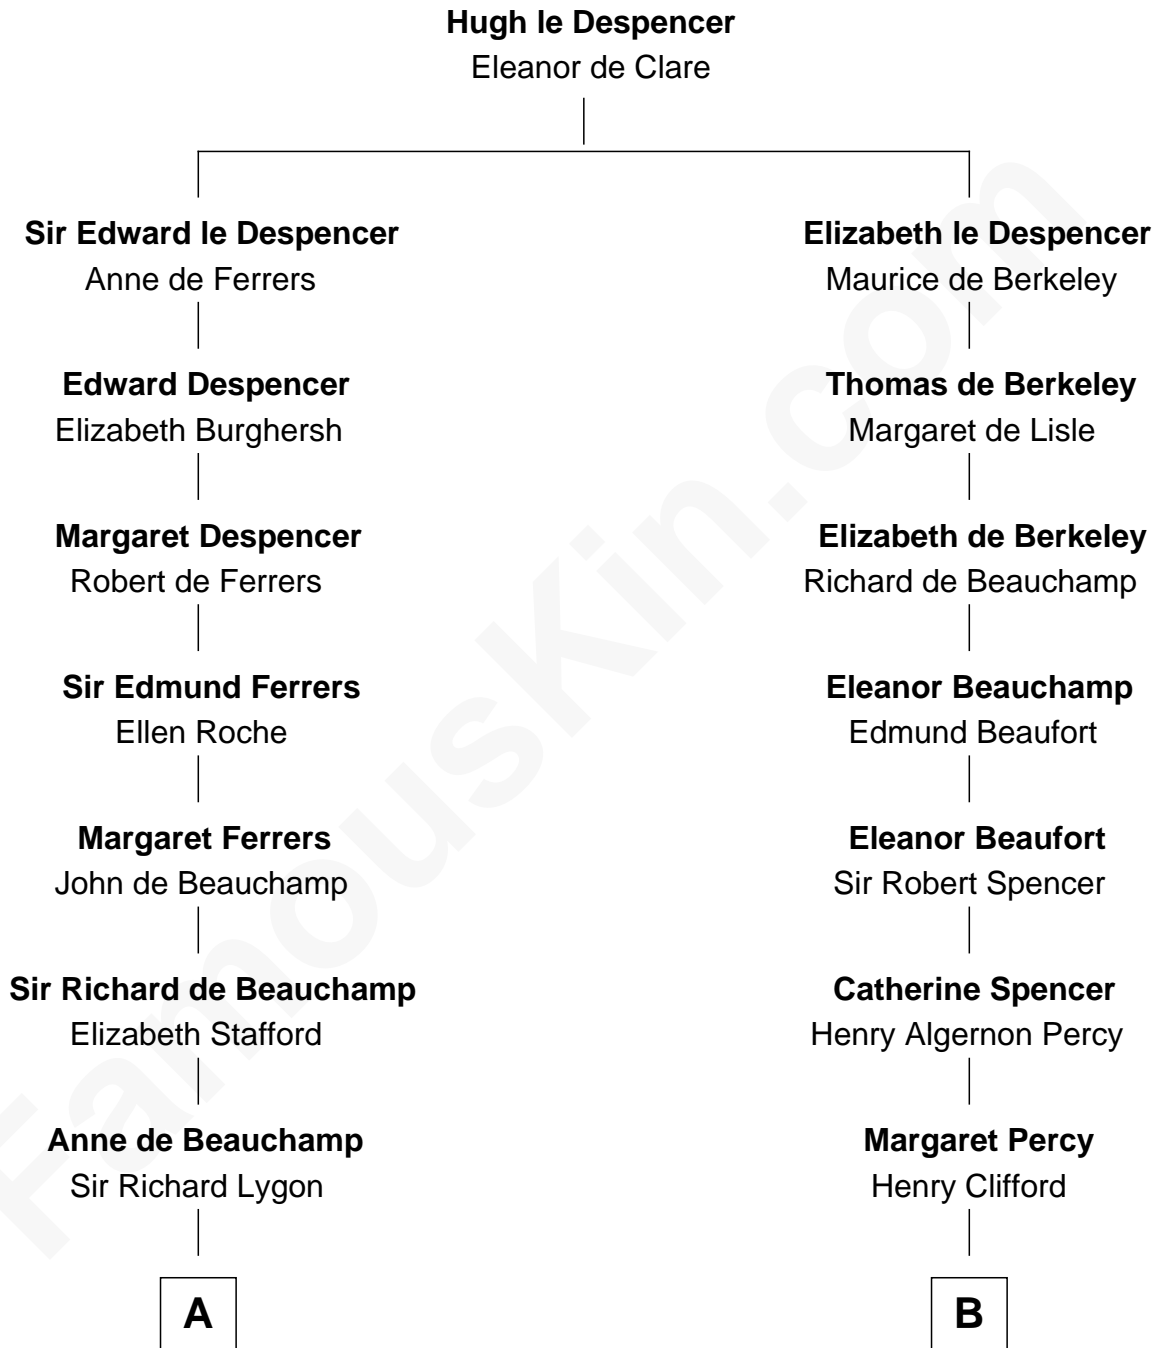

FamousKin.com
Relationship Chart of
General Douglas MacArthur
U.S. Army - World War II

19th cousin 2 times removed of

Guy Ritchie
British Filmmaker

C

Aurelia Belcher
Arthur MacArthur

Gen. Arthur MacArthur
Mary Pinckney Hardy

General Douglas MacArthur
U.S. Army - World War II

D

Frederica Crofton
Hubert McLaughlin

Vivian Guy Ouseley McLaughlin
Edith Jane Martineau

Doris Margaretta McLaughlin
Stuart John Ritchie

John Vivian Ritchie
Amber Mary Parkinson