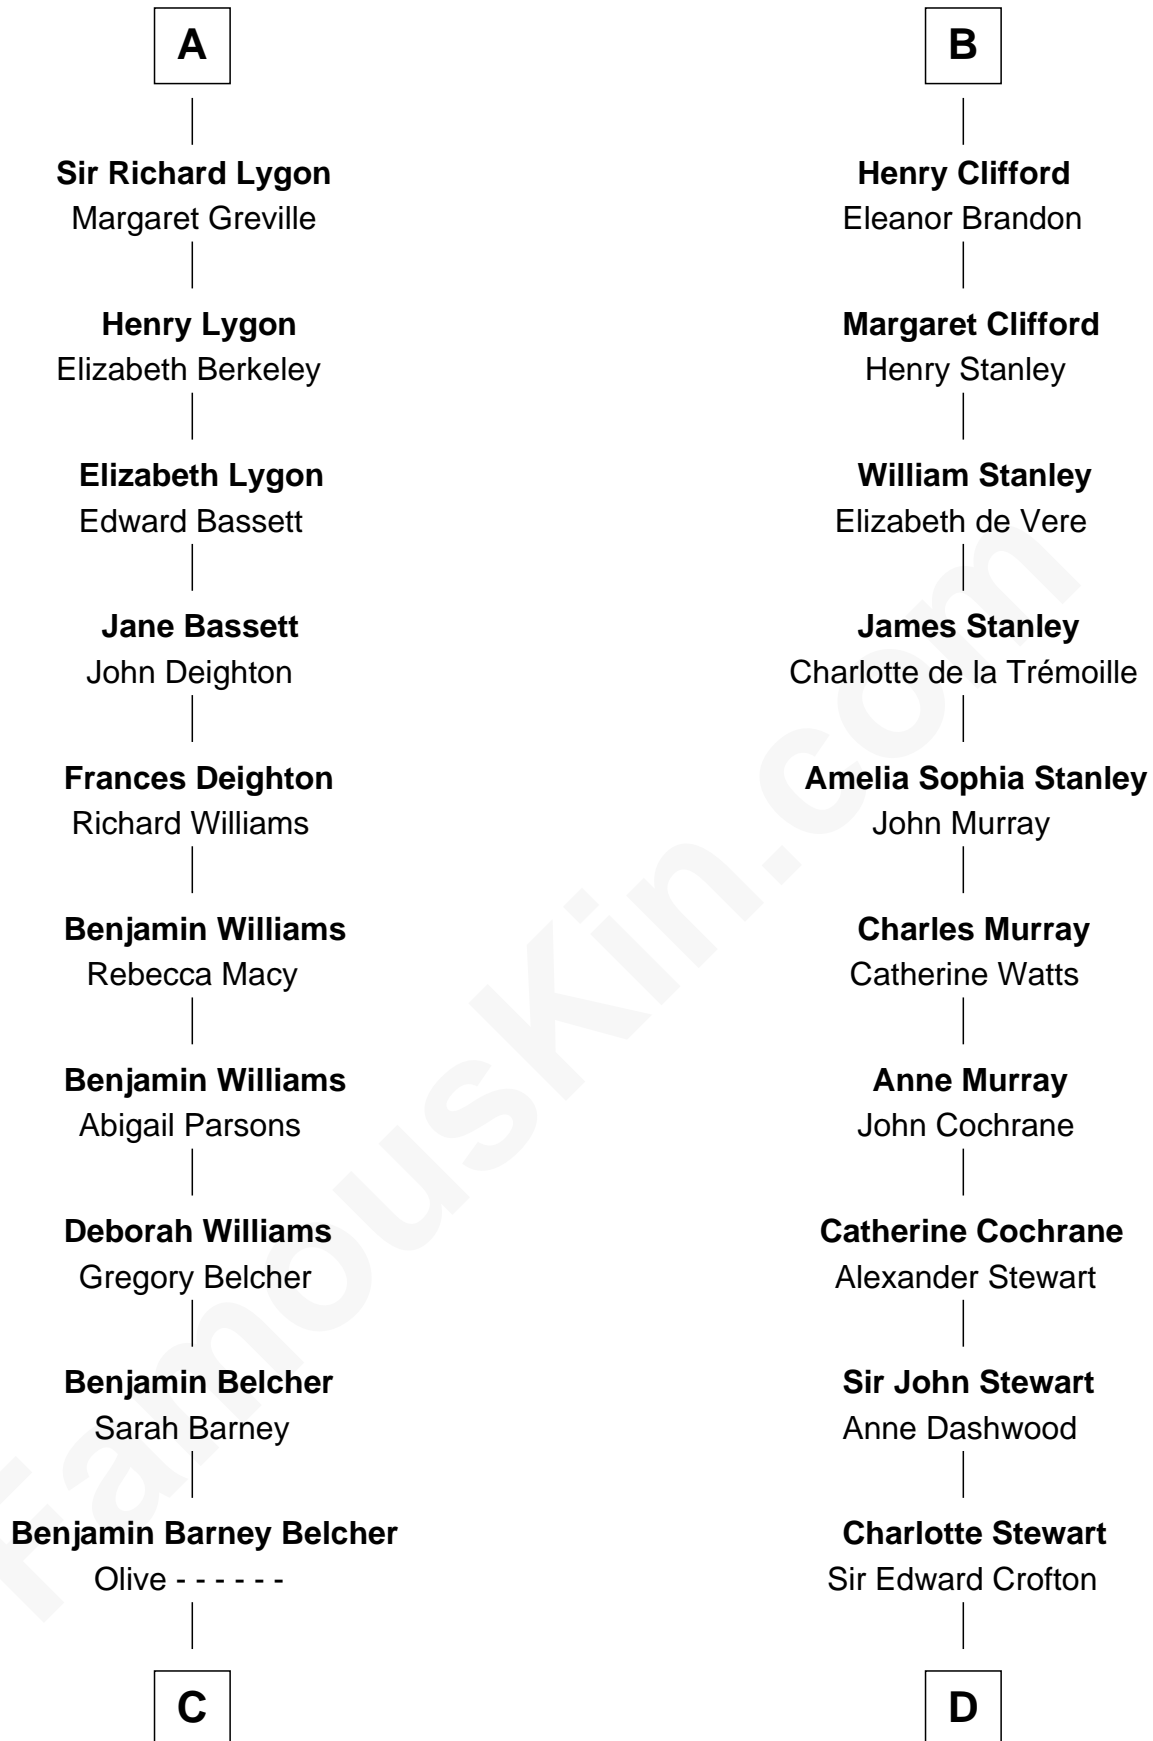

FamousKin.com
Relationship Chart of
General Douglas MacArthur
U.S. Army - World War II

19th cousin 2 times removed of

Guy Ritchie
British Filmmaker

C

Aurelia Belcher
Arthur MacArthur

Gen. Arthur MacArthur
Mary Pinckney Hardy

General Douglas MacArthur
U.S. Army - World War II

D

Frederica Crofton
Hubert McLaughlin

Vivian Guy Ouseley McLaughlin
Edith Jane Martineau

Doris Margaretta McLaughlin
Stuart John Ritchie

John Vivian Ritchie
Amber Mary Parkinson