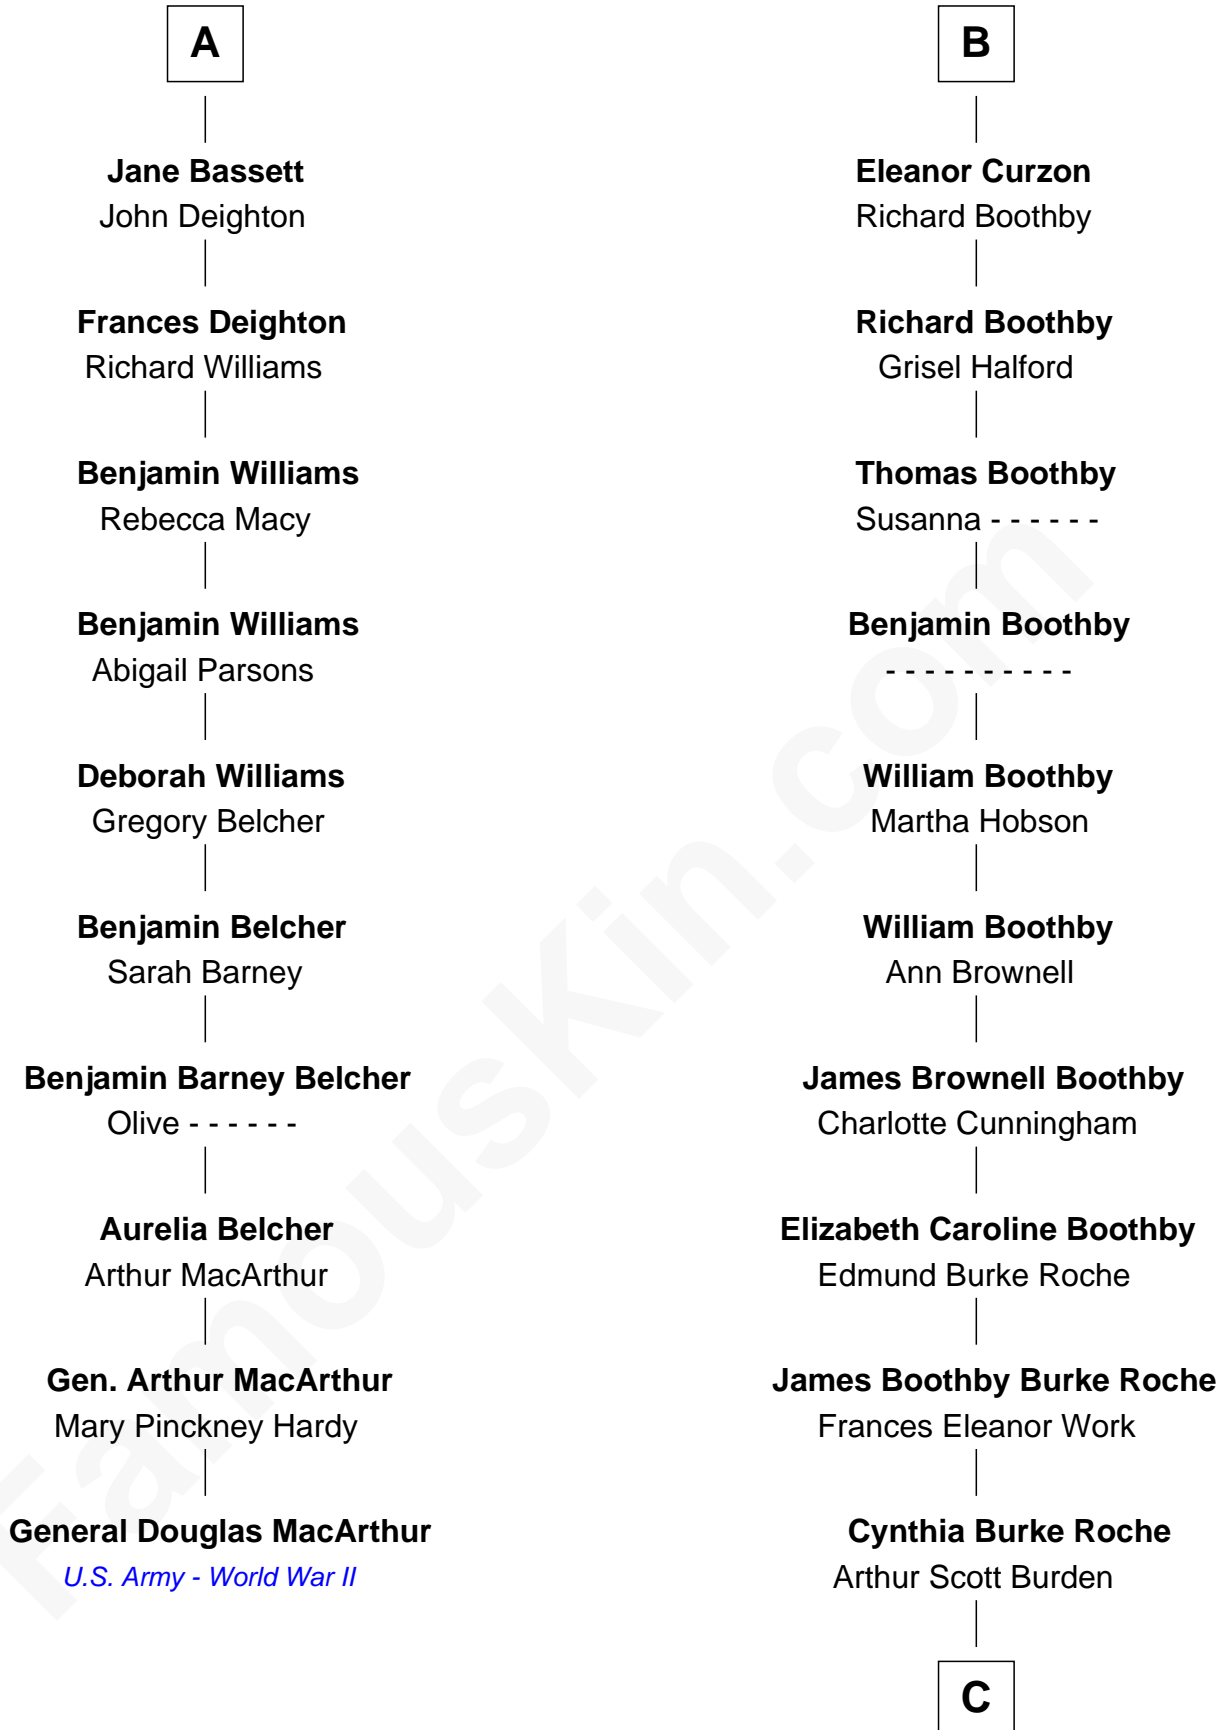

FamousKin.com
Relationship Chart of
General Douglas MacArthur
U.S. Army - World War II

16th cousin 3 times removed of

Oliver Platt
Movie Actor

Sir Richard Fitzalan
 Elizabeth de Bohun

C

Eileen Burden
Walter Maynard

Sheila Maynard
Nicholas Platt

Oliver Platt
Movie Actor

FamousKin.com