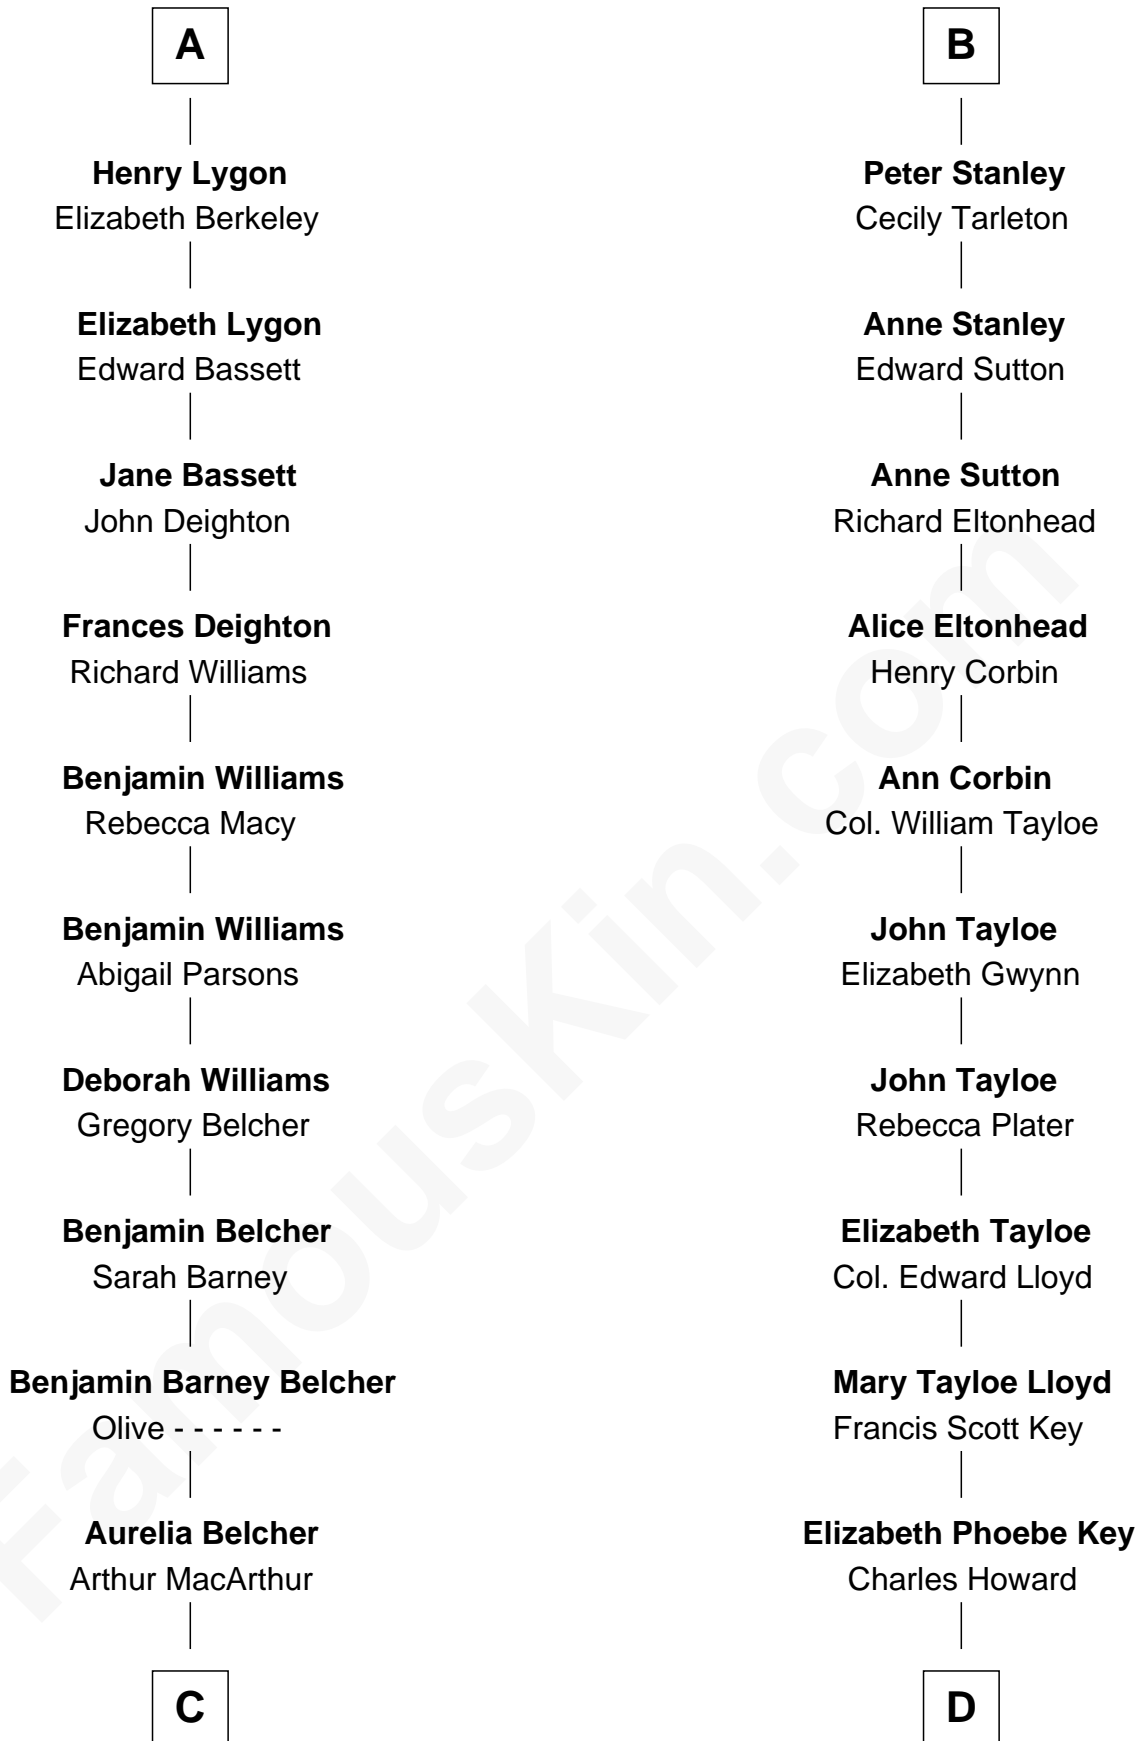

**FamousKin.com**  
**Relationship Chart of**  
**General Douglas MacArthur**

*U.S. Army - World War II*

18th cousin of

**Thomas Hunt Morgan**

*Nobel Prize Winner in Physiology or Medicine*

**Katherine de Hastang**

Ralph de Stafford

**C**

**Gen. Arthur MacArthur**

Mary Pinckney Hardy

**General Douglas MacArthur**

*U.S. Army - World War II*

**D**

**Ellen Key Howard**