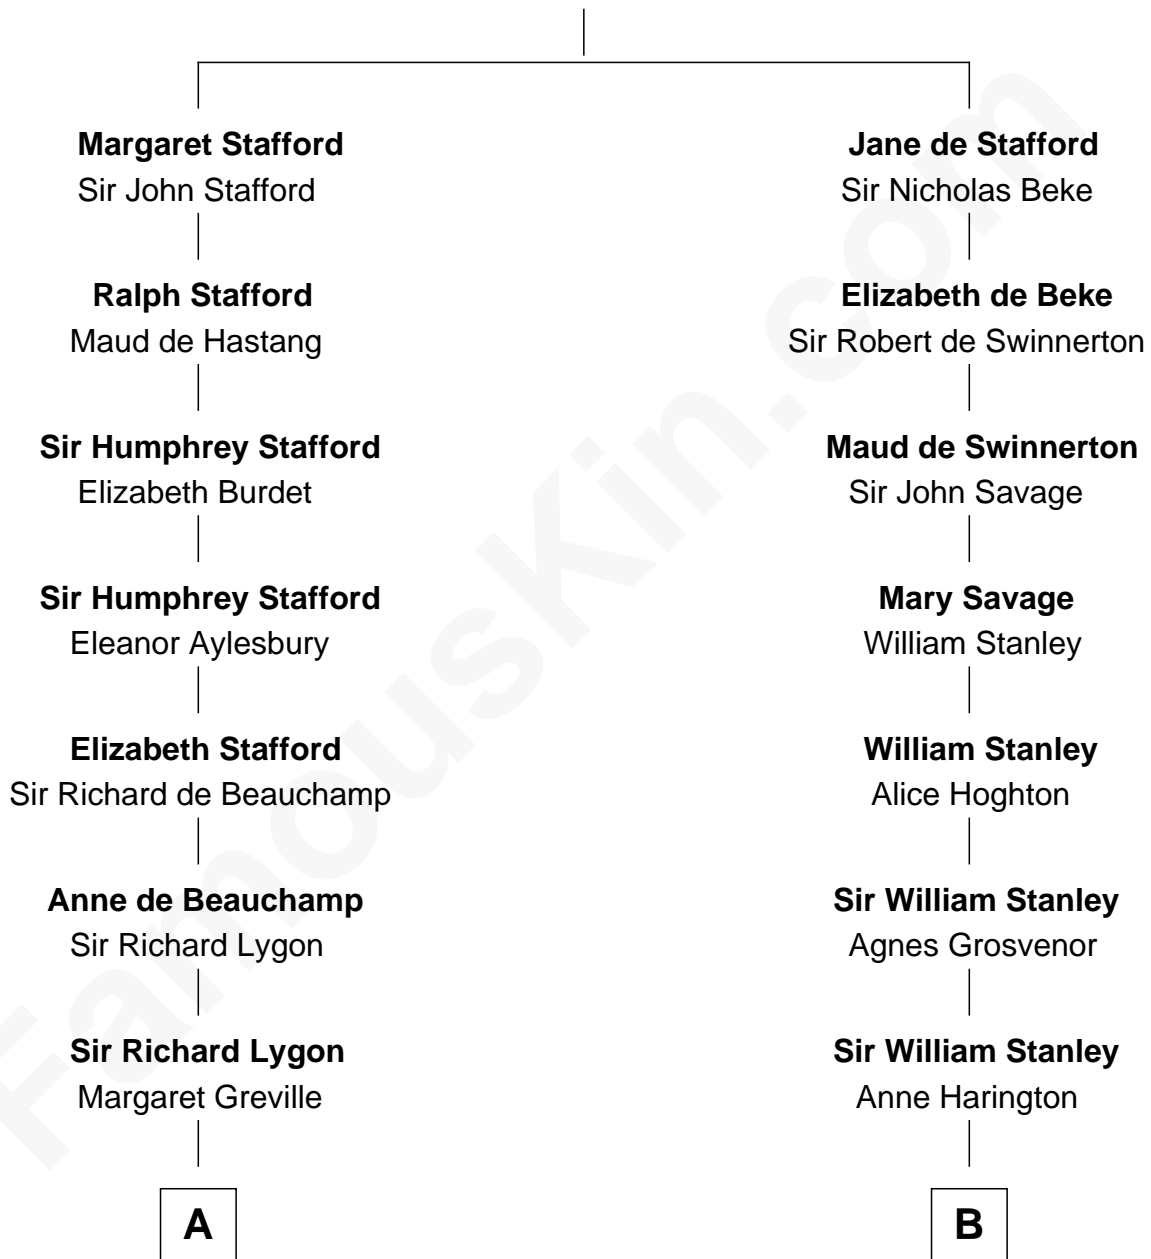

**FamousKin.com**  
**Relationship Chart of**  
**General Douglas MacArthur**

*U.S. Army - World War II*

18th cousin of

**Thomas Hunt Morgan**

*Nobel Prize Winner in Physiology or Medicine*

**Katherine de Hastang**

Ralph de Stafford

**C**

**Gen. Arthur MacArthur**

Mary Pinckney Hardy

**General Douglas MacArthur**

*U.S. Army - World War II*

**D**

**Ellen Key Howard**