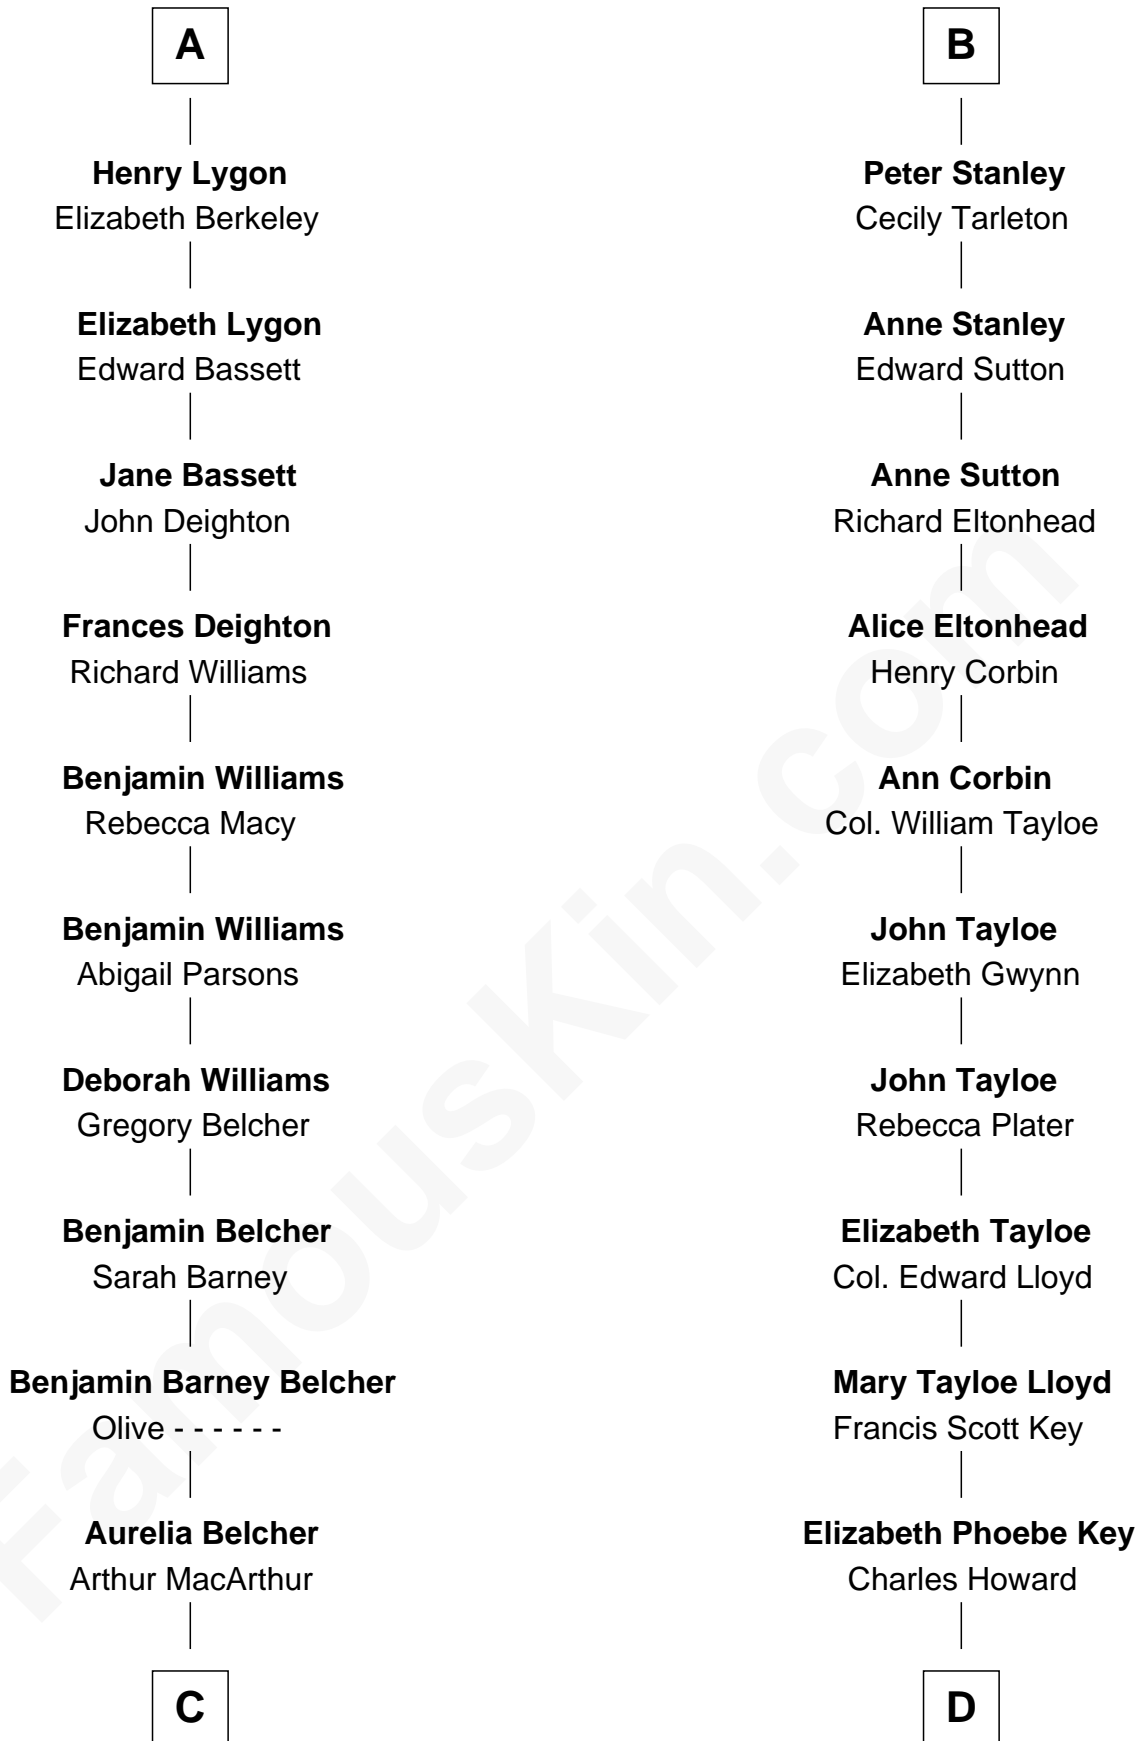

FamousKin.com

Relationship Chart of General Douglas MacArthur

U.S. Army - World War II

18th cousin of

Thomas Hunt Morgan

Nobel Prize Winner in Physiology or Medicine

C

Gen. Arthur MacArthur

Mary Pinckney Hardy

General Douglas MacArthur

U.S. Army - World War II

D

Ellen Key Howard

Charlton Hunt Morgan

Thomas Hunt Morgan

Nobel Prize Winner