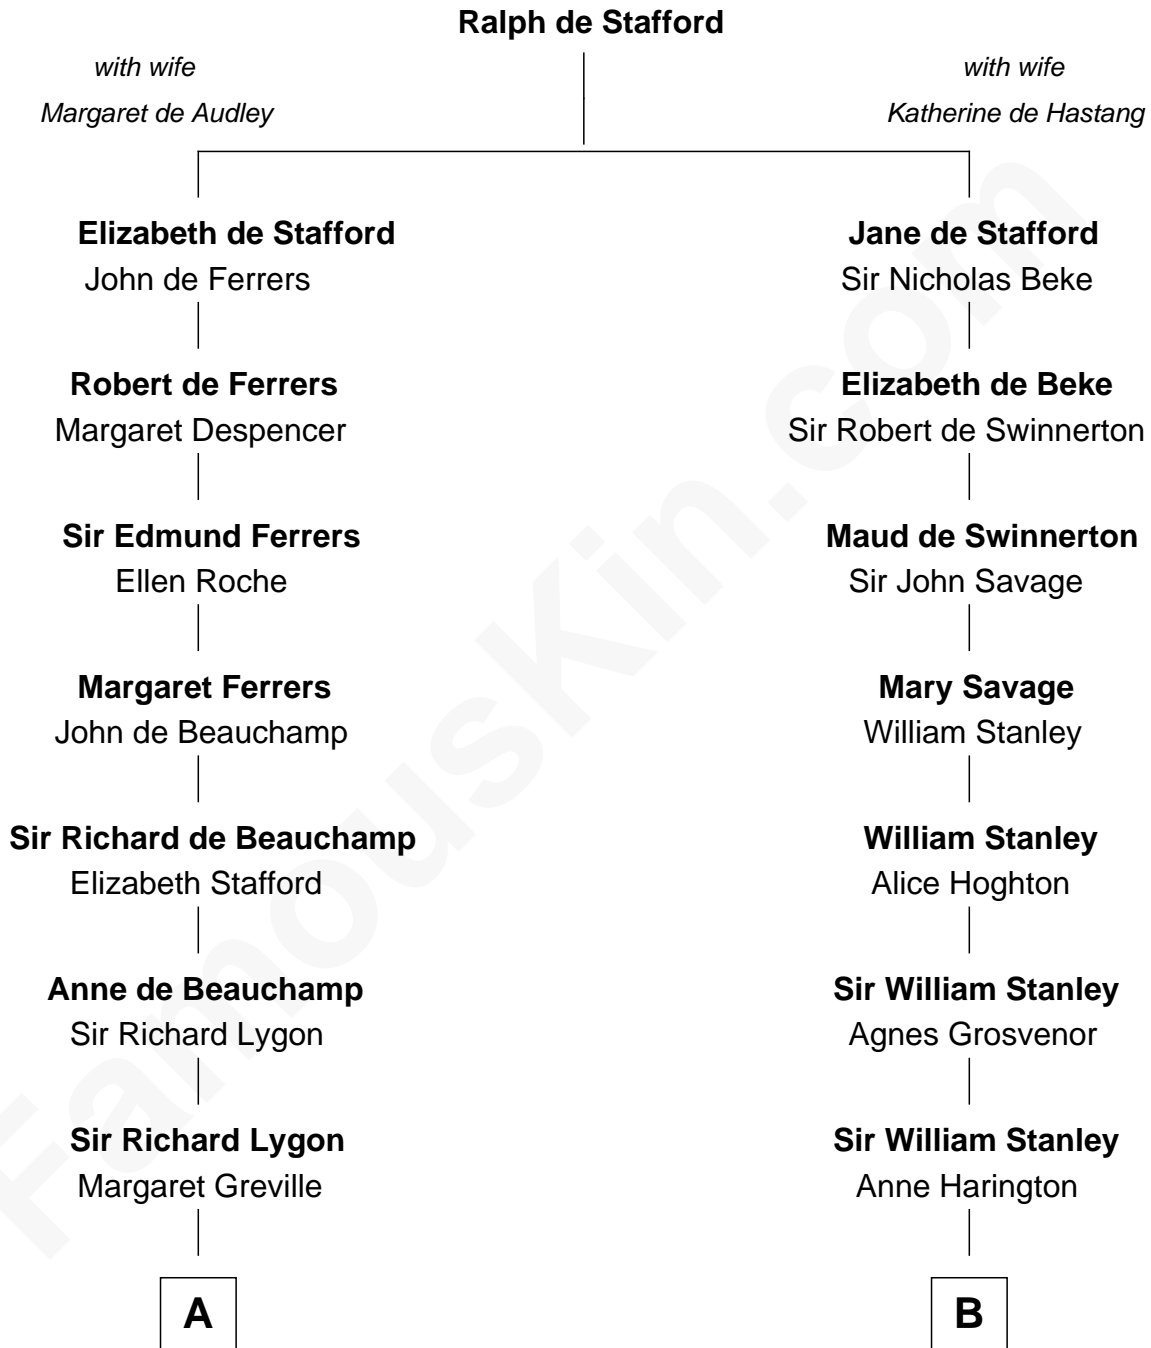

FamousKin.com

Relationship Chart of General Douglas MacArthur

U.S. Army - World War II

18th cousin of

Thomas Hunt Morgan

Nobel Prize Winner in Physiology or Medicine

C

Gen. Arthur MacArthur

Mary Pinckney Hardy

General Douglas MacArthur

U.S. Army - World War II

D

Ellen Key Howard

Charlton Hunt Morgan

Thomas Hunt Morgan

Nobel Prize Winner