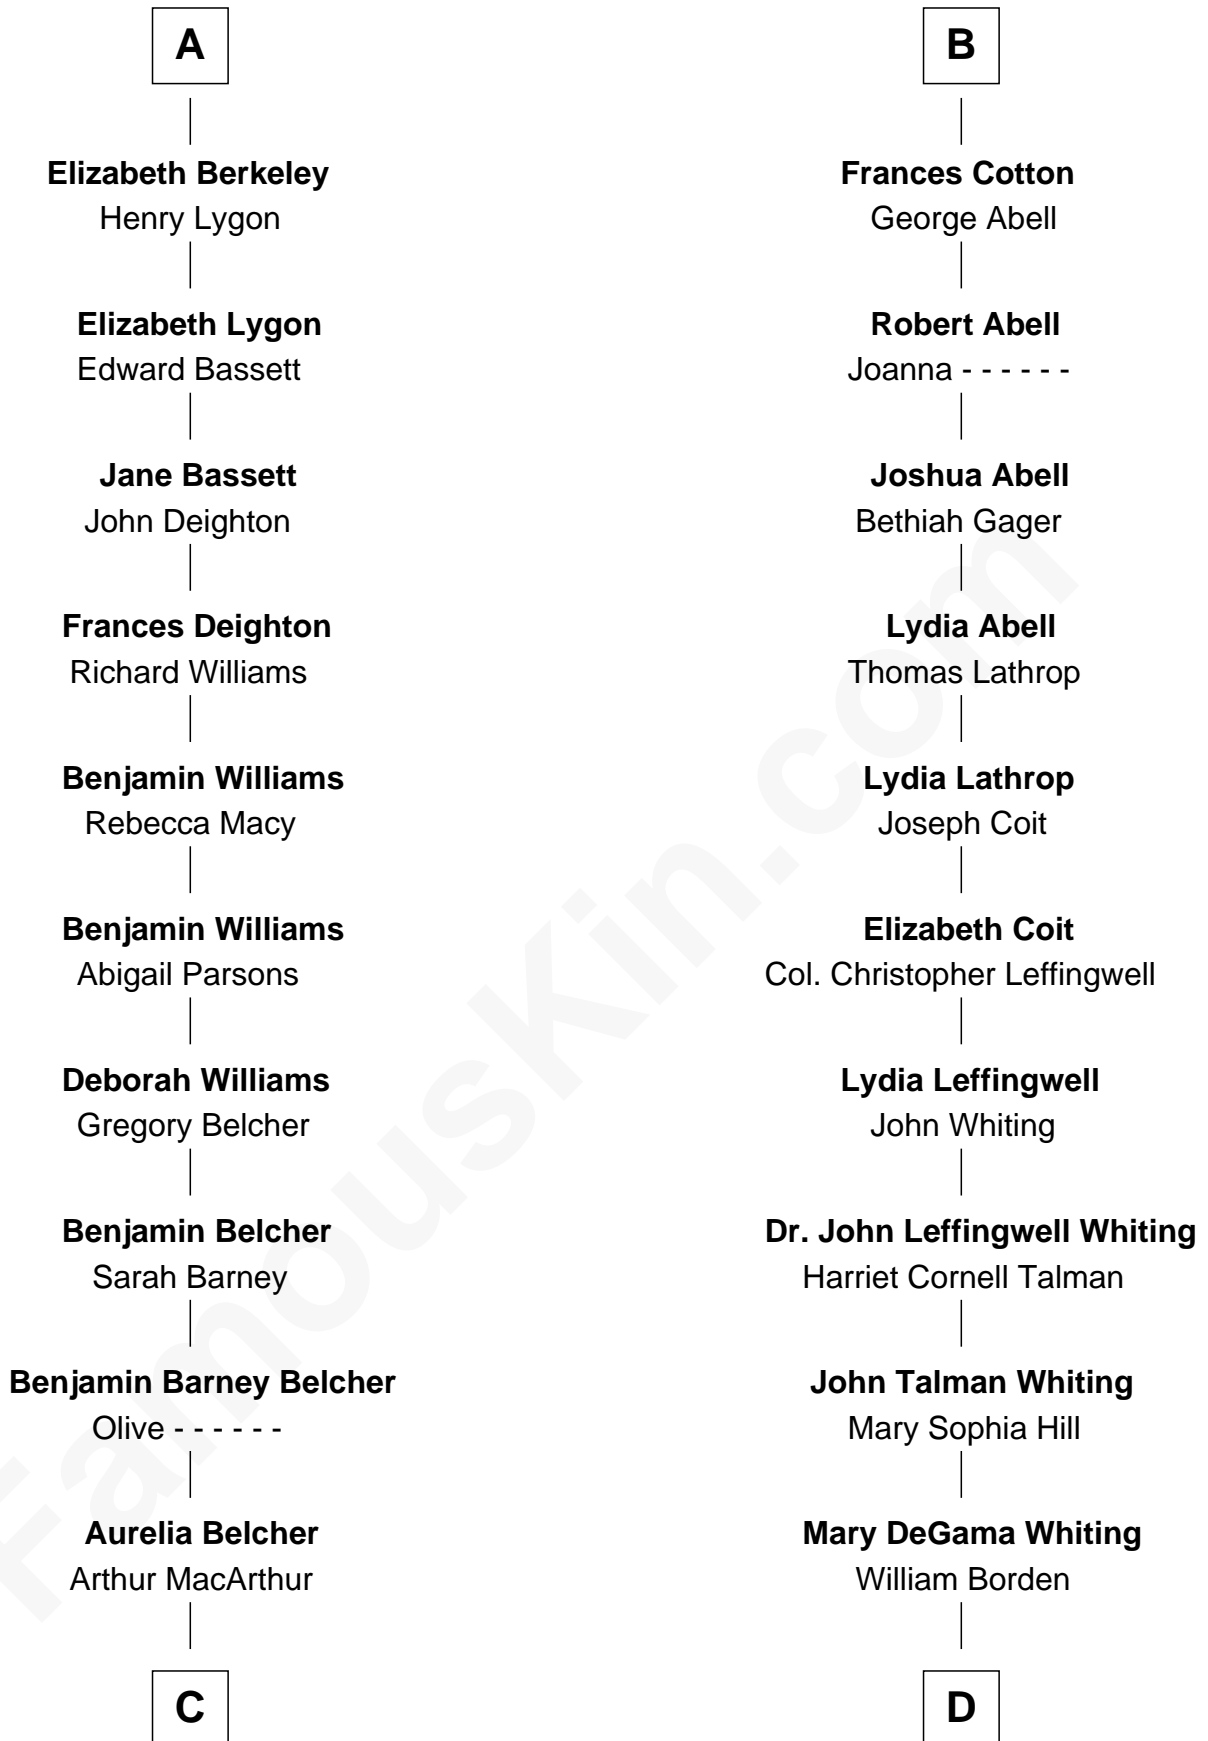

## Relationship Chart of General Douglas MacArthur

*U.S. Army - World War II*

18th cousin 1 time removed of

**Adlai Stevenson III**

*U.S. Senator from Illinois*

**Sir Maurice de Berkeley**

Eve la Zouche

**Maurice de Berkeley**

Margaret - - - - -

**Thomas Berkeley**

Catherine Botetourte

**Maurice Berkeley**

Johanna Denham

**Maurice Berkeley**

Ellen Montfort

**Sir William Berkeley**

**Sir John Berkeley**

Elizabeth Betteshorne

**Elizabeth Berkeley**

Sir John Sutton

**Jane Sutton**

Thomas Mainwaring

**Cecily Mainwaring**

John Cotton

**Sir George Cotton**

Mary Onley

**Richard Cotton**

Mary Mainwaring

**B**

FamousKin.com