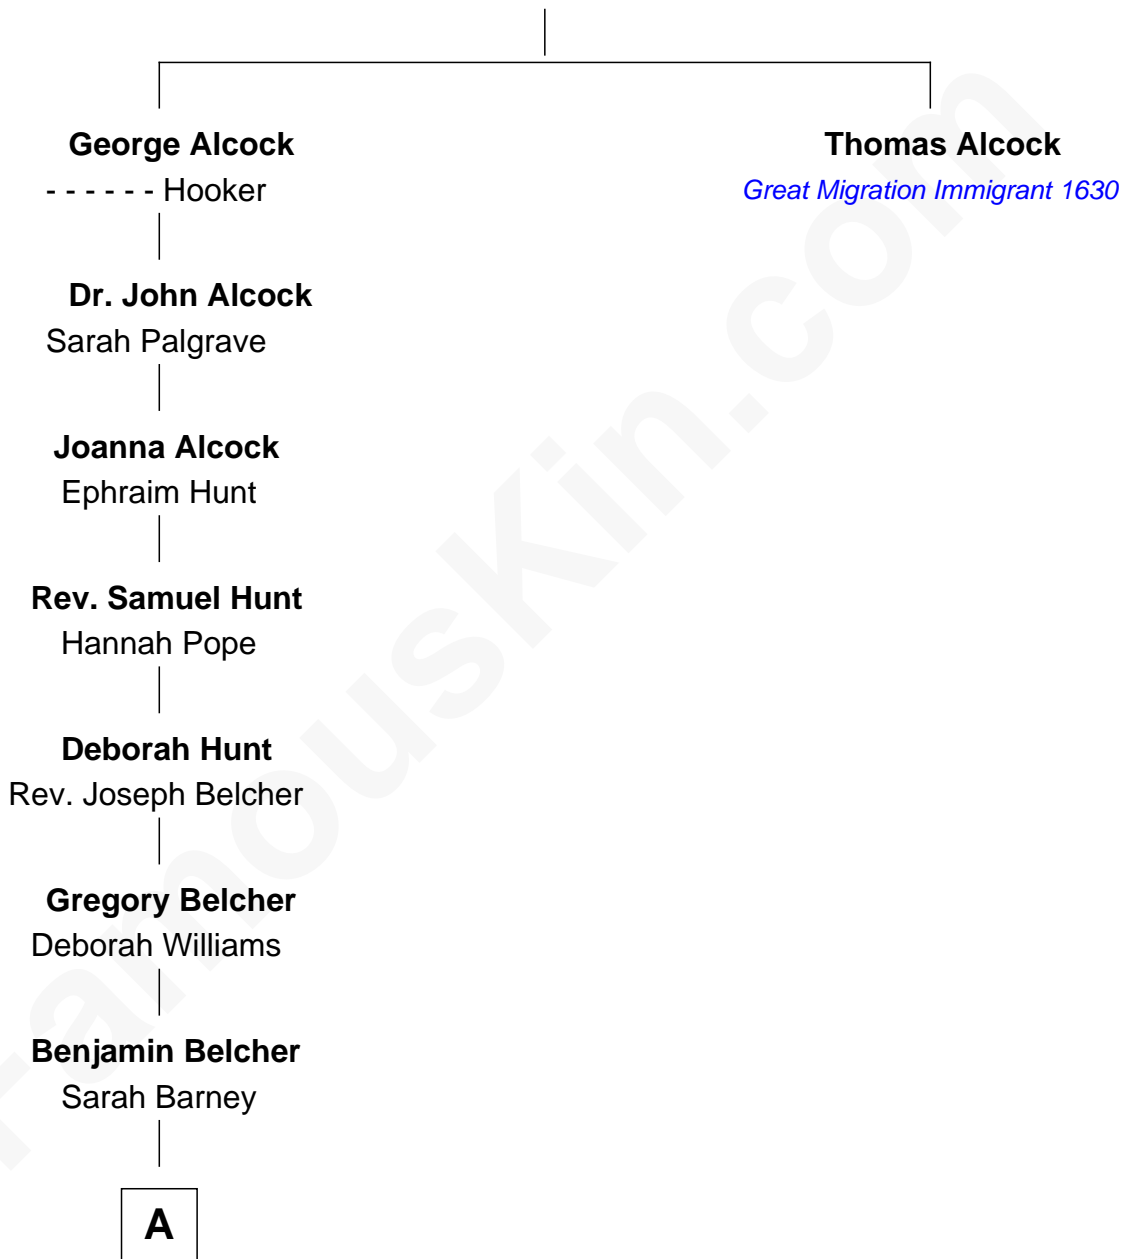

FamousKin.com
Relationship Chart of
General Douglas MacArthur

U.S. Army - World War II

8th great-grandnephew of

Thomas Alcock

(c1615 - 1657) Great Migration Immigrant 1630

----- Alcock

FamousKin.com