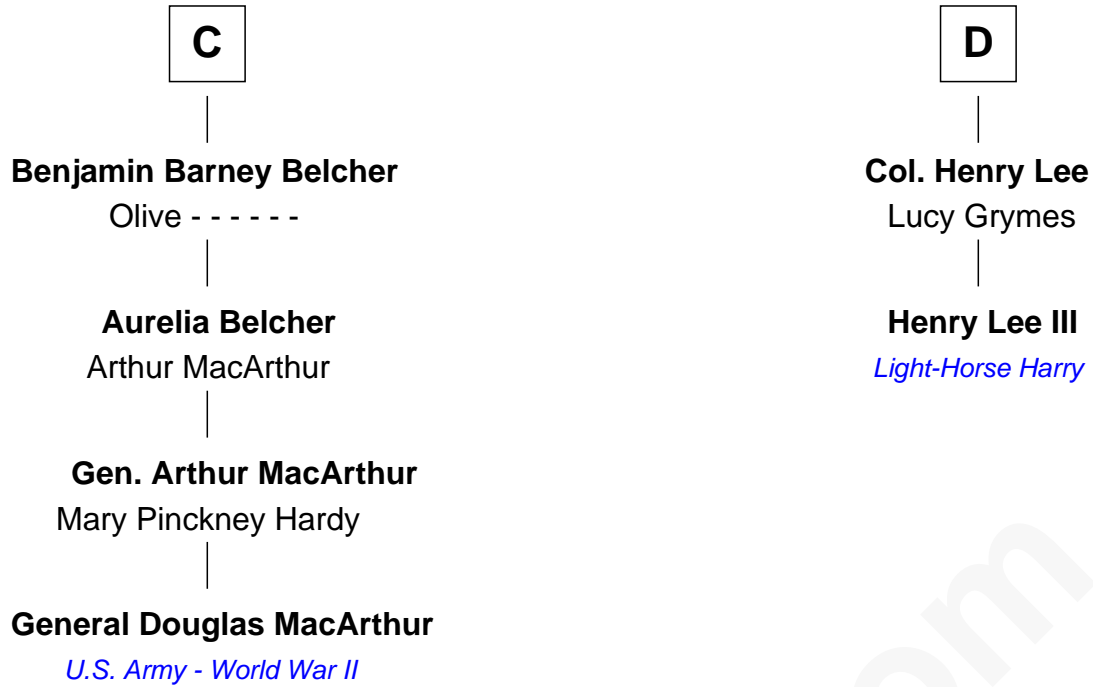

FamousKin.com

Relationship Chart of General Douglas MacArthur

U.S. Army - World War II

18th cousin 2 times removed of

Henry Lee III

9th Governor of Virginia

John de Botetourte

Maud FitzThomas

Elizabeth Stafford
Sir Richard de Beauchamp

A

Thomas de Botetourte

Joan de Somery

John de Botetourte
Joyce la Zouche de Mortimer

Joyce de Botetourte
Sir Baldwin Freville

Sir Baldwin Freville
Maude le Scrope

Joyce Freville
Sir Roger Aston

Sir Robert Aston
Isabel Brereton

John Aston
Elizabeth Delves

B

FamousKin.com