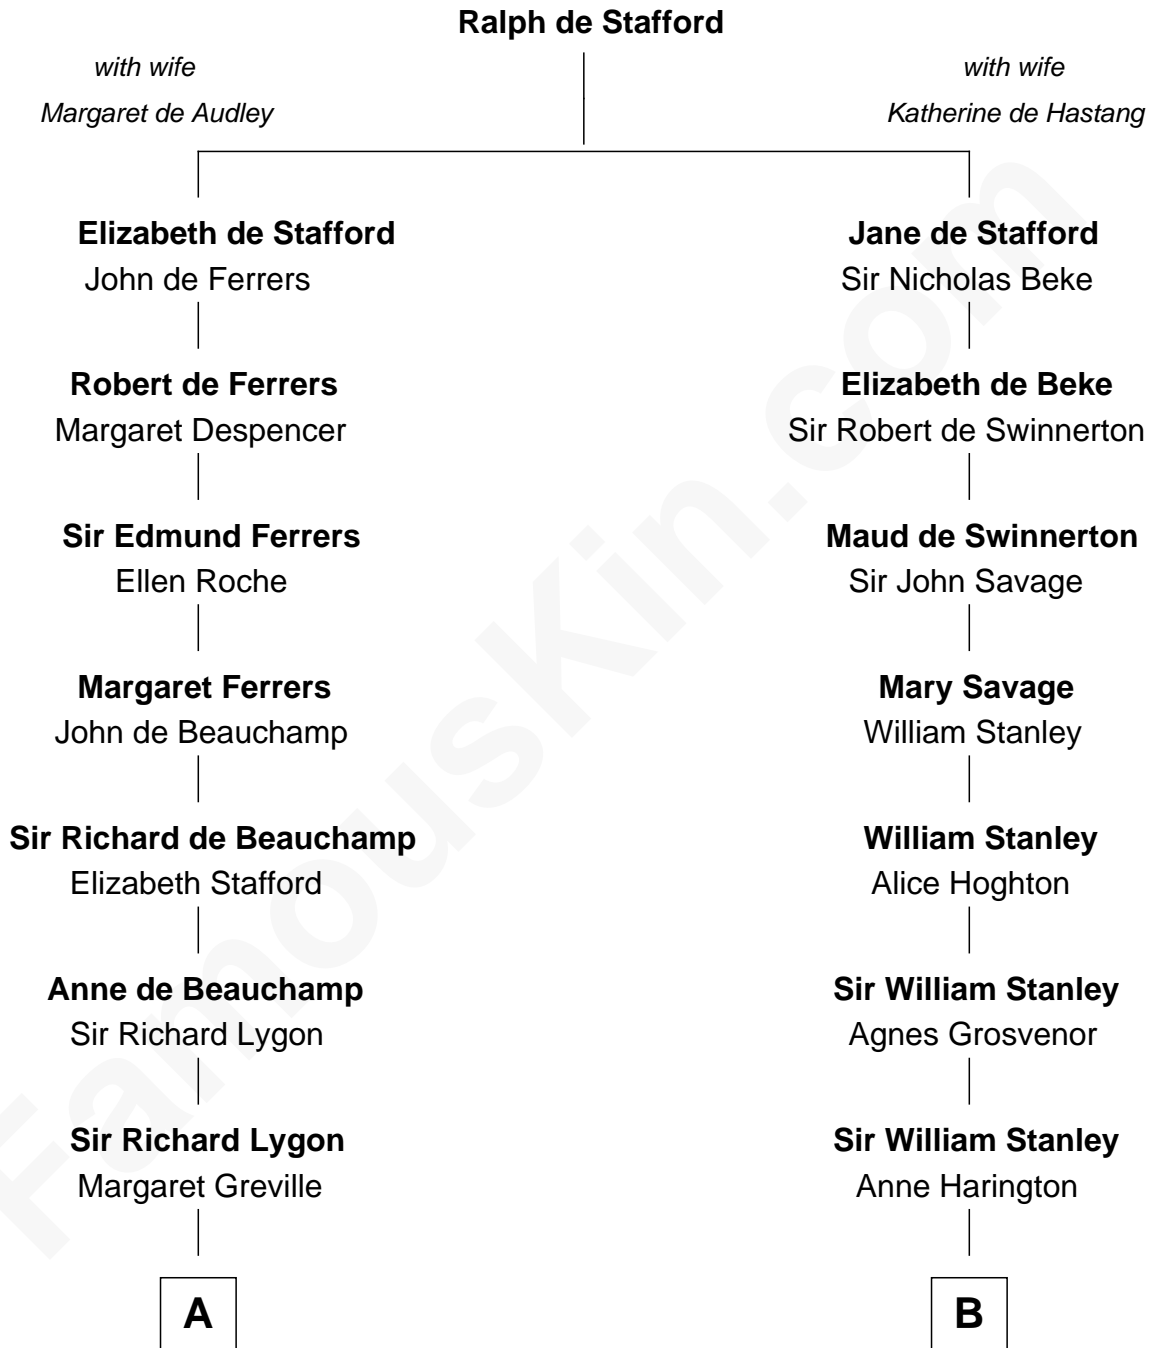

FamousKin.com
Relationship Chart of
General Douglas MacArthur
U.S. Army - World War II

14th cousin 4 times removed of

Henry Lee III
9th Governor of Virginia

C

Gen. Arthur MacArthur

Mary Pinckney Hardy

General Douglas MacArthur

U.S. Army - World War II

FamousKin.com