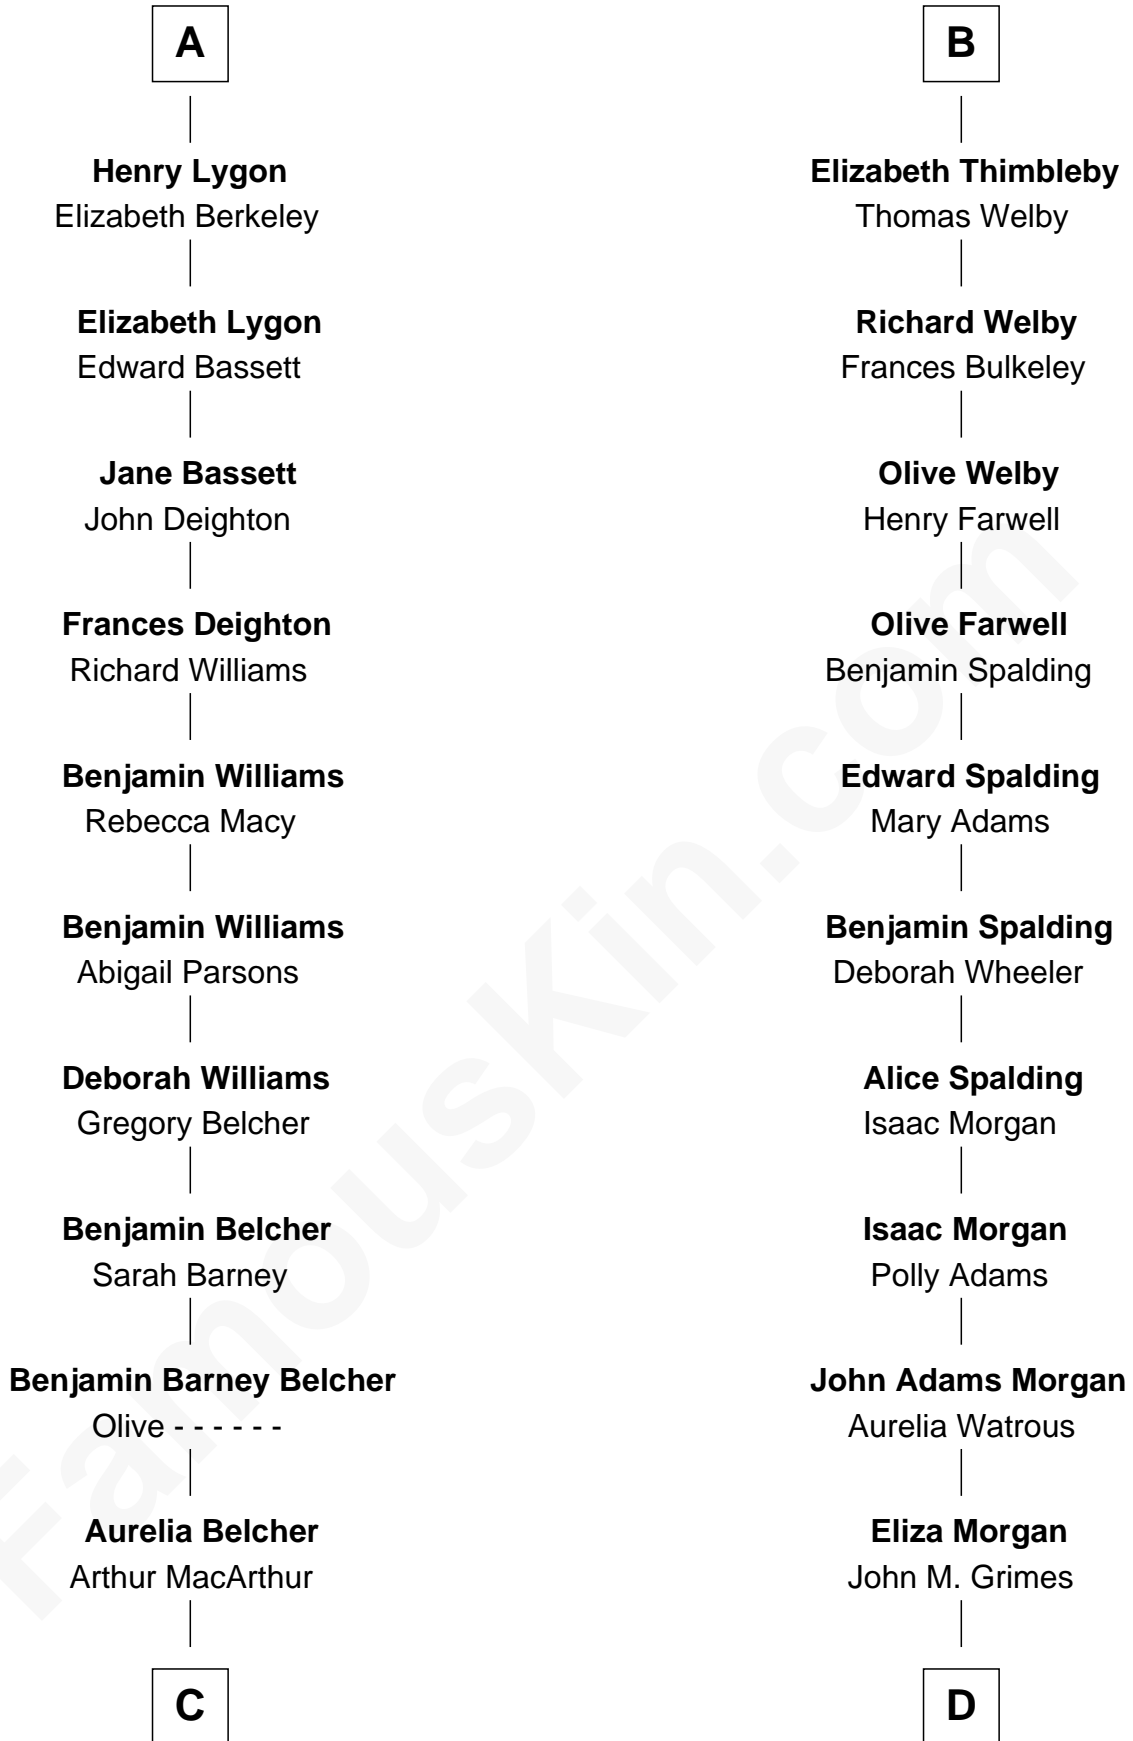

**FamousKin.com**  
**Relationship Chart of**  
**General Douglas MacArthur**  
*U.S. Army - World War II*

18th cousin 3 times removed of

**Linda Hamilton**  
*TV and Movie Actress*

**C**

**Gen. Arthur MacArthur**

Mary Pinckney Hardy

**General Douglas MacArthur**

*U.S. Army - World War II*

**D**

**Aurelia Morgan Grimes**

Stephen P. Holt

**Taylor Holt**

Frances Kyle

**Dr. Richard Huckstep Holt**

Mildred Alberta Derby

**Barbara Kyle Holt**

Dr. Carroll Stanford Hamilton

**Linda Hamilton**

*TV and Movie Actress*