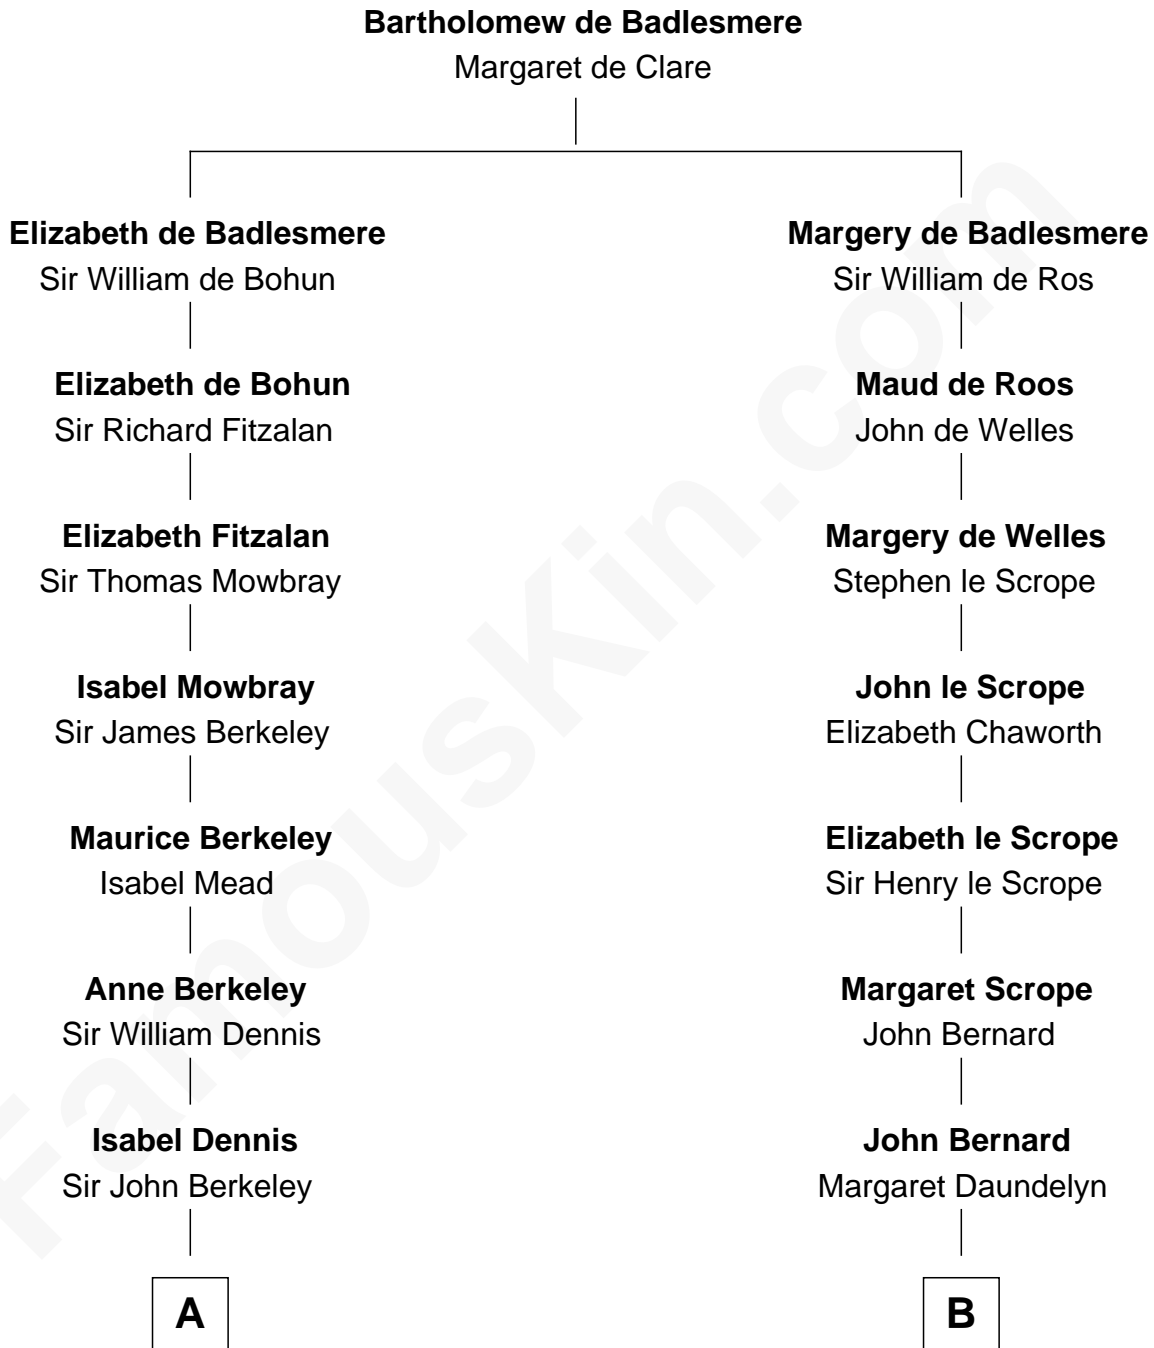

FamousKin.com
Relationship Chart of
General Douglas MacArthur
U.S. Army - World War II

15th cousin 3 times removed of
William Henry Harrison
9th U.S. President

C

Gen. Arthur MacArthur

Mary Pinckney Hardy

General Douglas MacArthur

U.S. Army - World War II

FamousKin.com