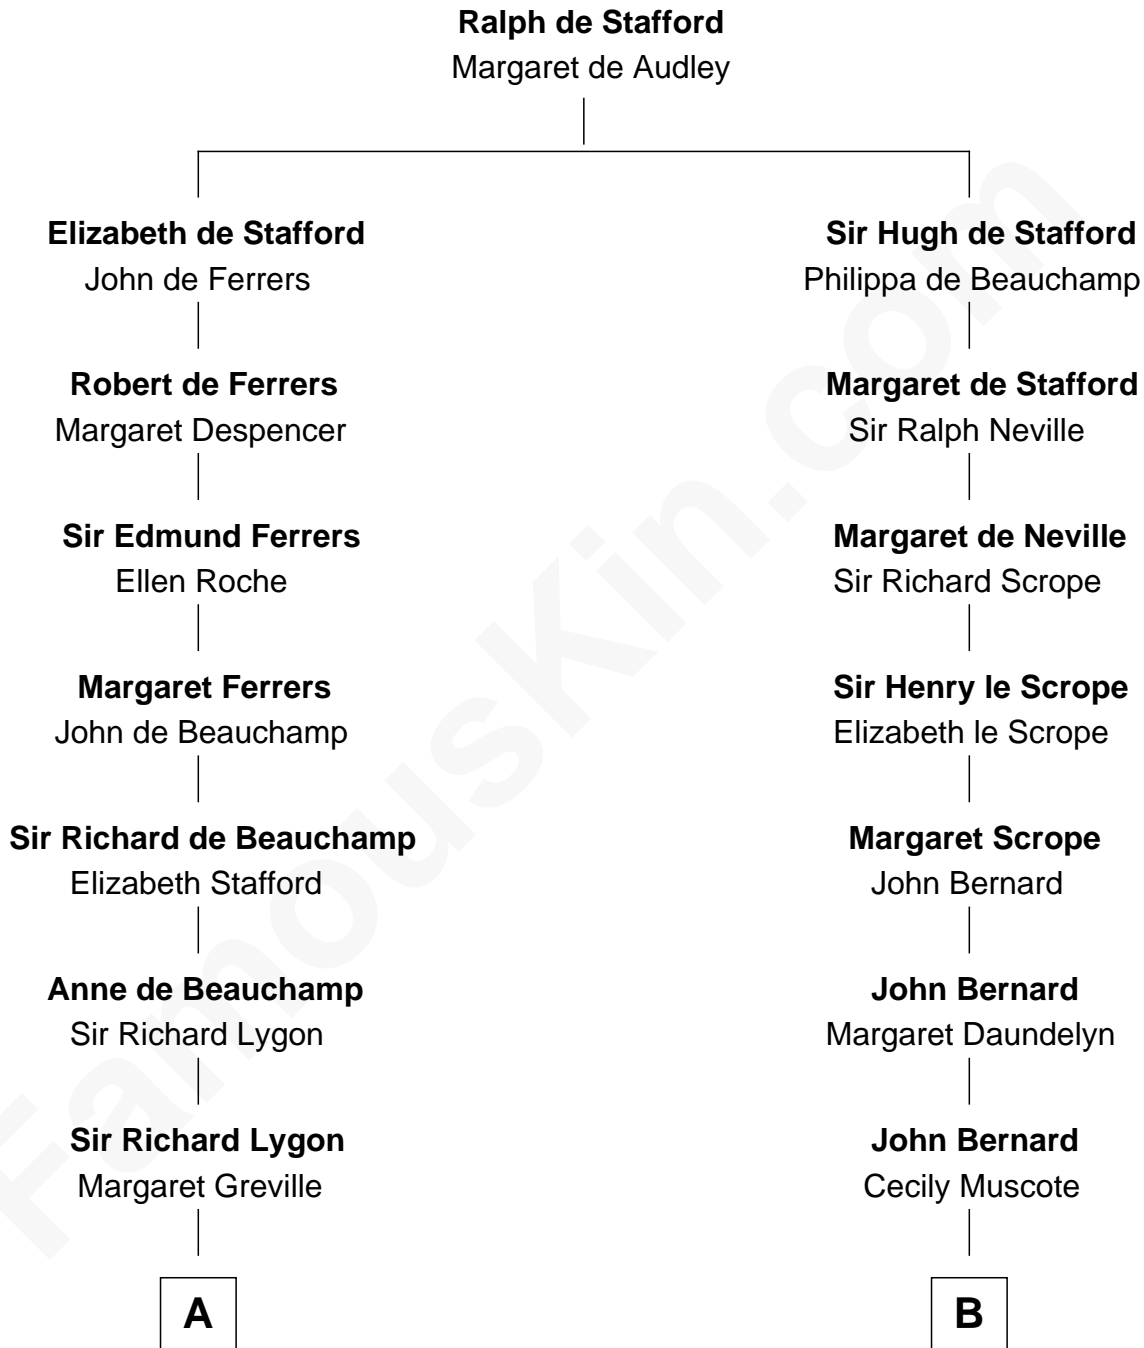

FamousKin.com

Relationship Chart of General Douglas MacArthur

U.S. Army - World War II

14th cousin 4 times removed of

William Henry Harrison

9th U.S. President

C

Gen. Arthur MacArthur

Mary Pinckney Hardy

General Douglas MacArthur

U.S. Army - World War II

FamousKin.com