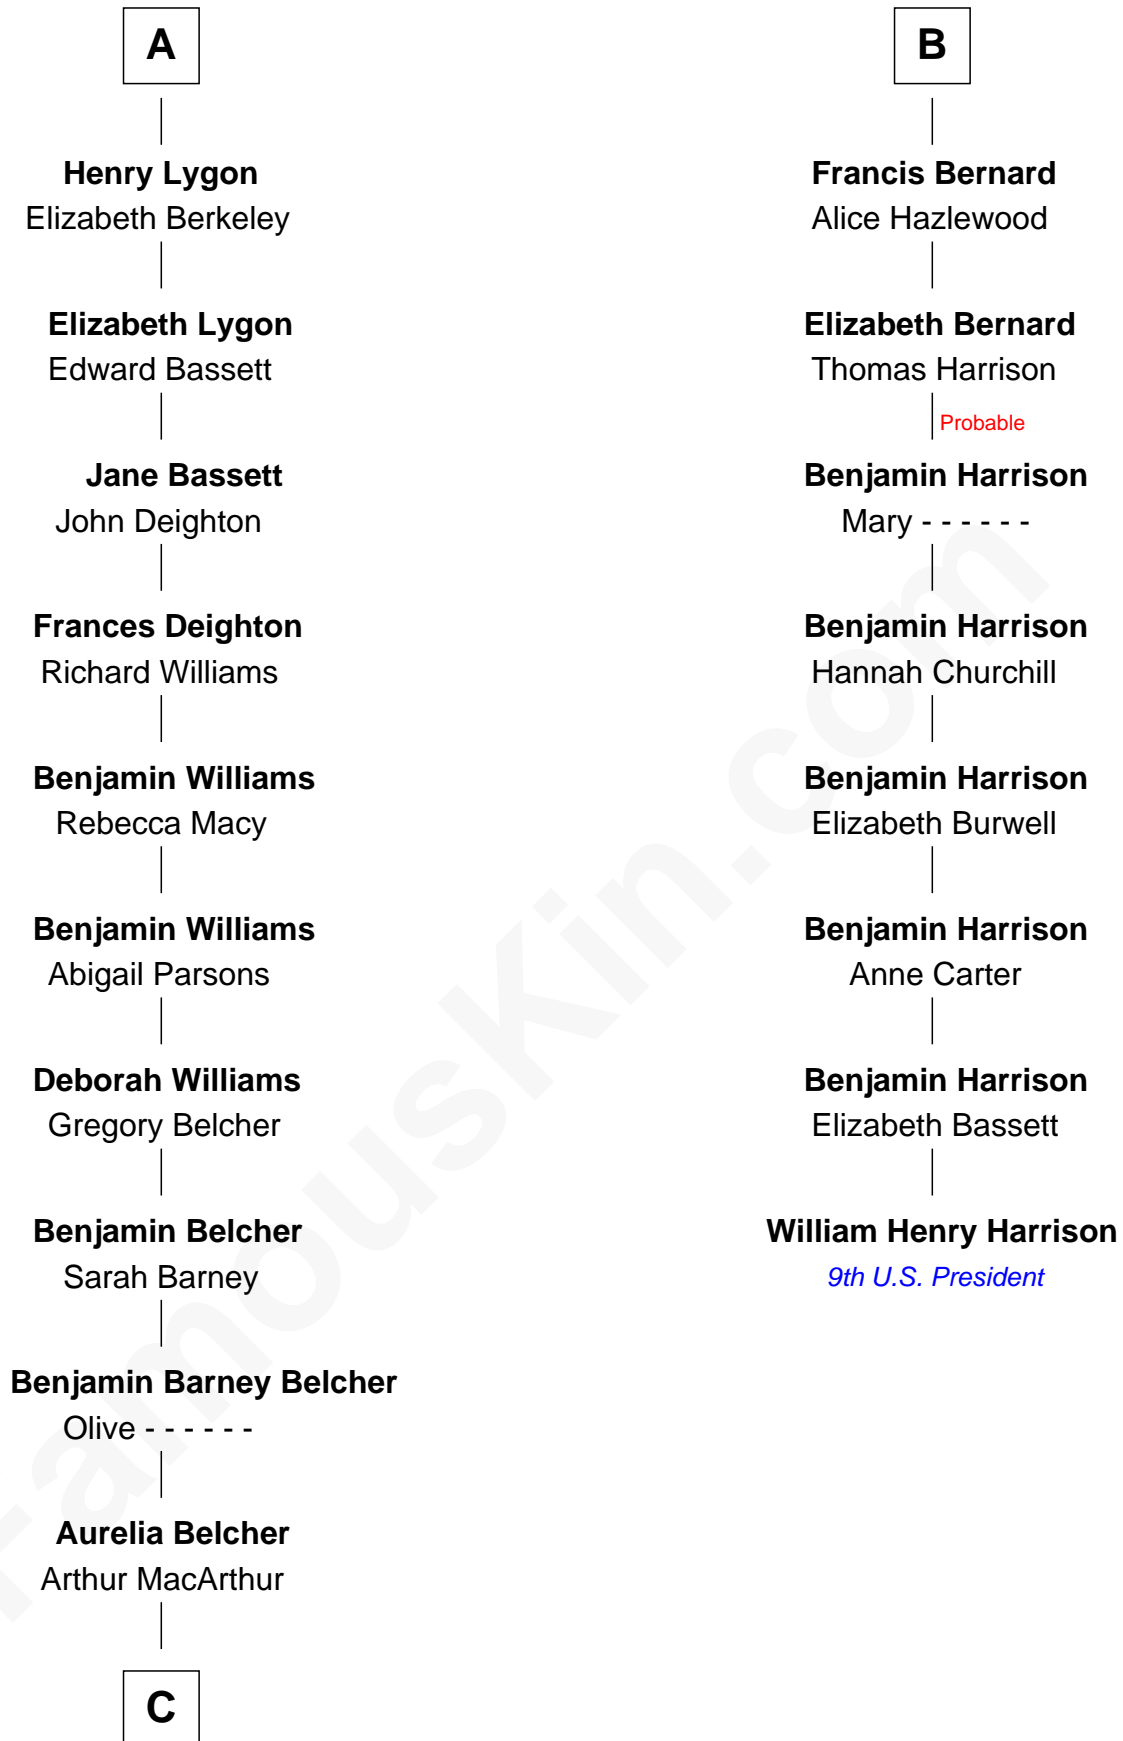

FamousKin.com

Relationship Chart of General Douglas MacArthur

U.S. Army - World War II

14th cousin 4 times removed of

William Henry Harrison

9th U.S. President

C

Gen. Arthur MacArthur

Mary Pinckney Hardy

General Douglas MacArthur

U.S. Army - World War II

FamousKin.com