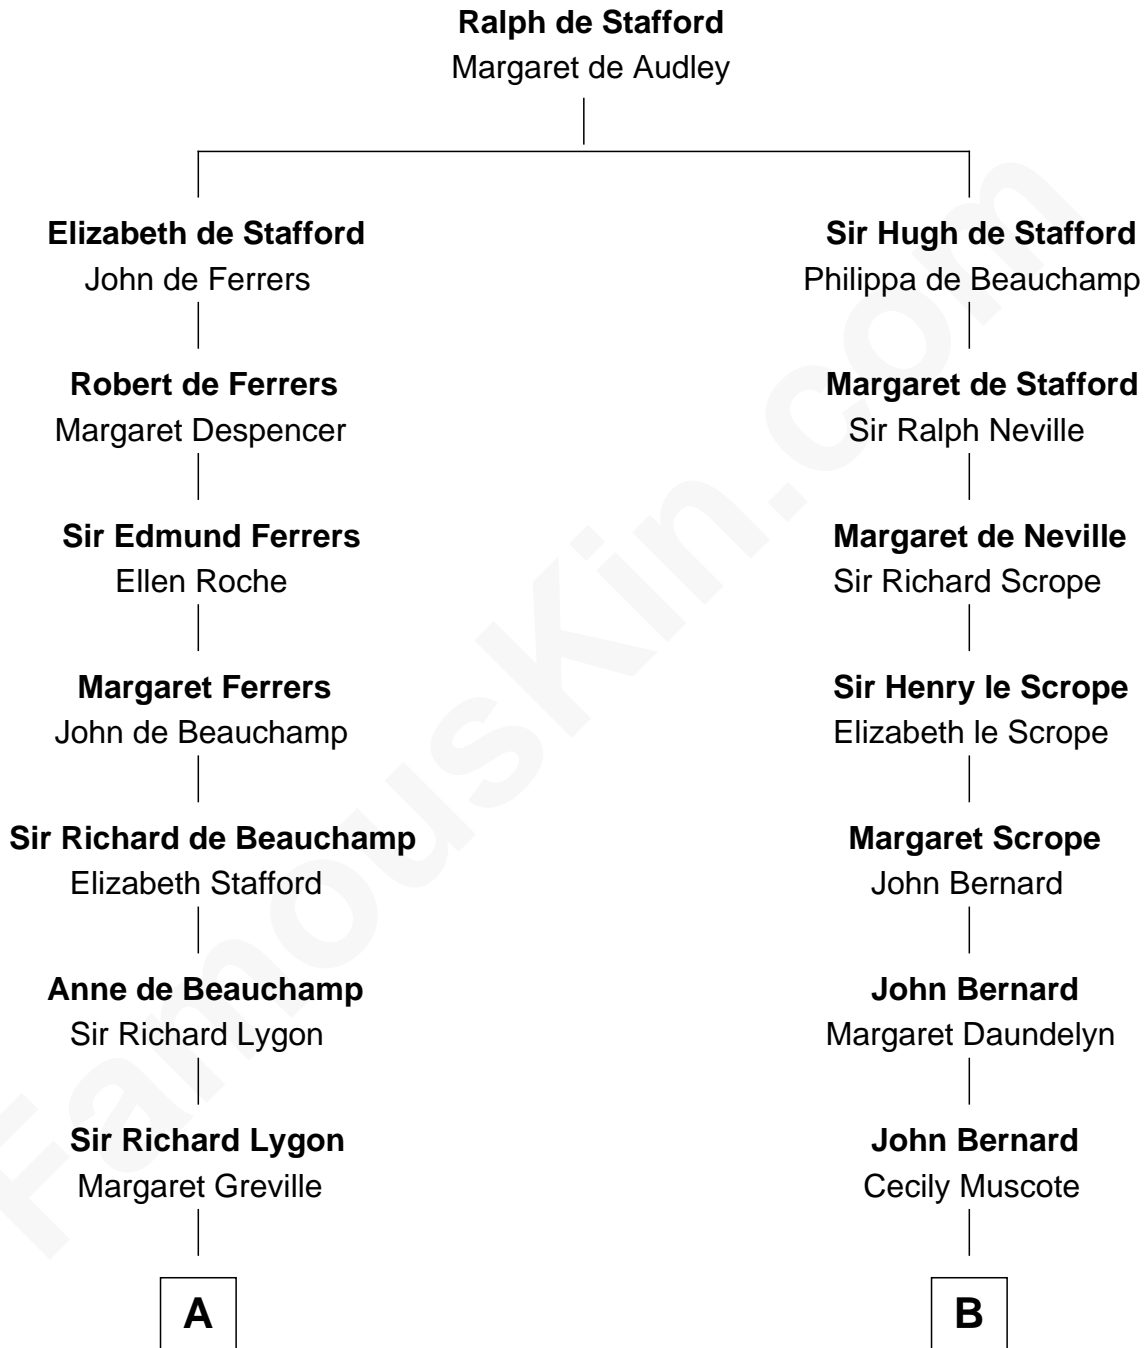

FamousKin.com
Relationship Chart of
General Douglas MacArthur
U.S. Army - World War II

16th cousin 2 times removed of

Benjamin Harrison
23rd U.S. President

C

—
Gen. Arthur MacArthur

Mary Pinckney Hardy

—
General Douglas MacArthur

U.S. Army - World War II

FamousKin.com