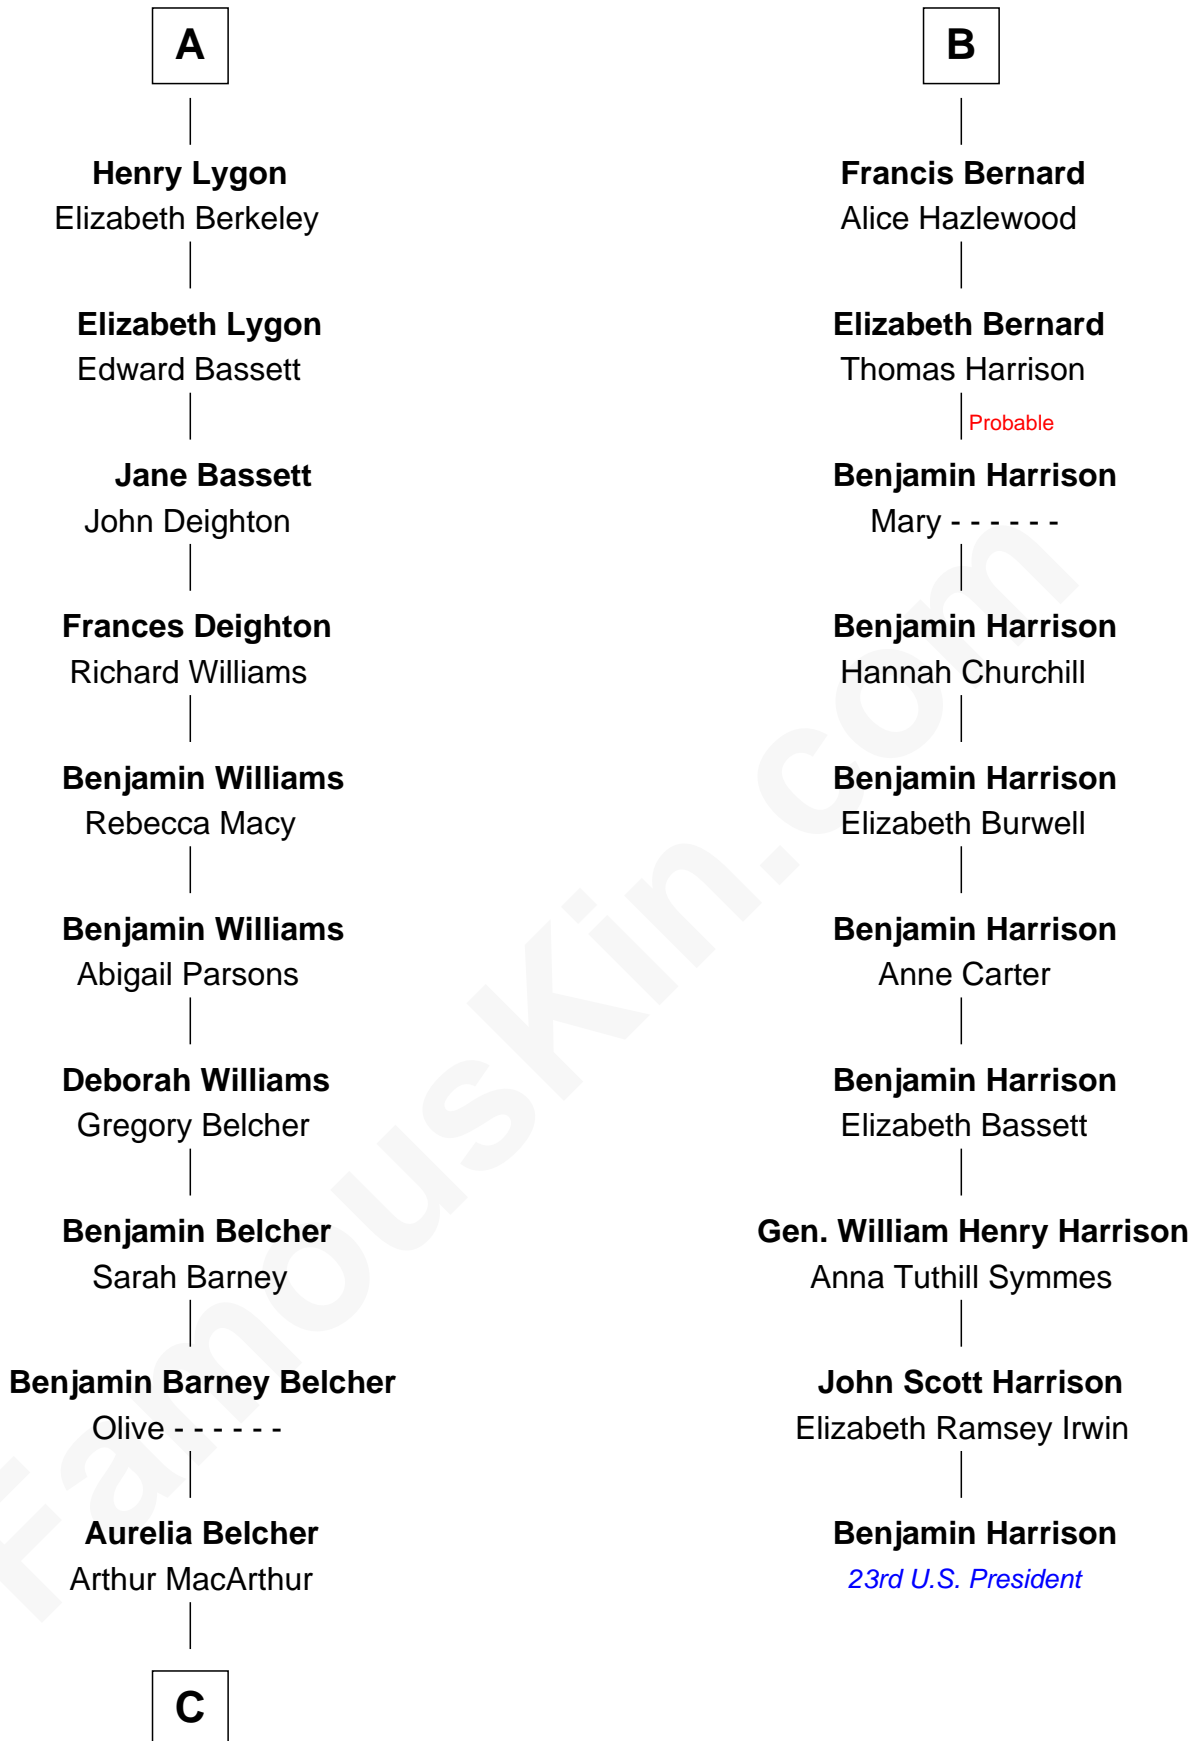

FamousKin.com
Relationship Chart of
General Douglas MacArthur
U.S. Army - World War II

16th cousin 2 times removed of

Benjamin Harrison
23rd U.S. President

C

—
Gen. Arthur MacArthur

Mary Pinckney Hardy

—
General Douglas MacArthur