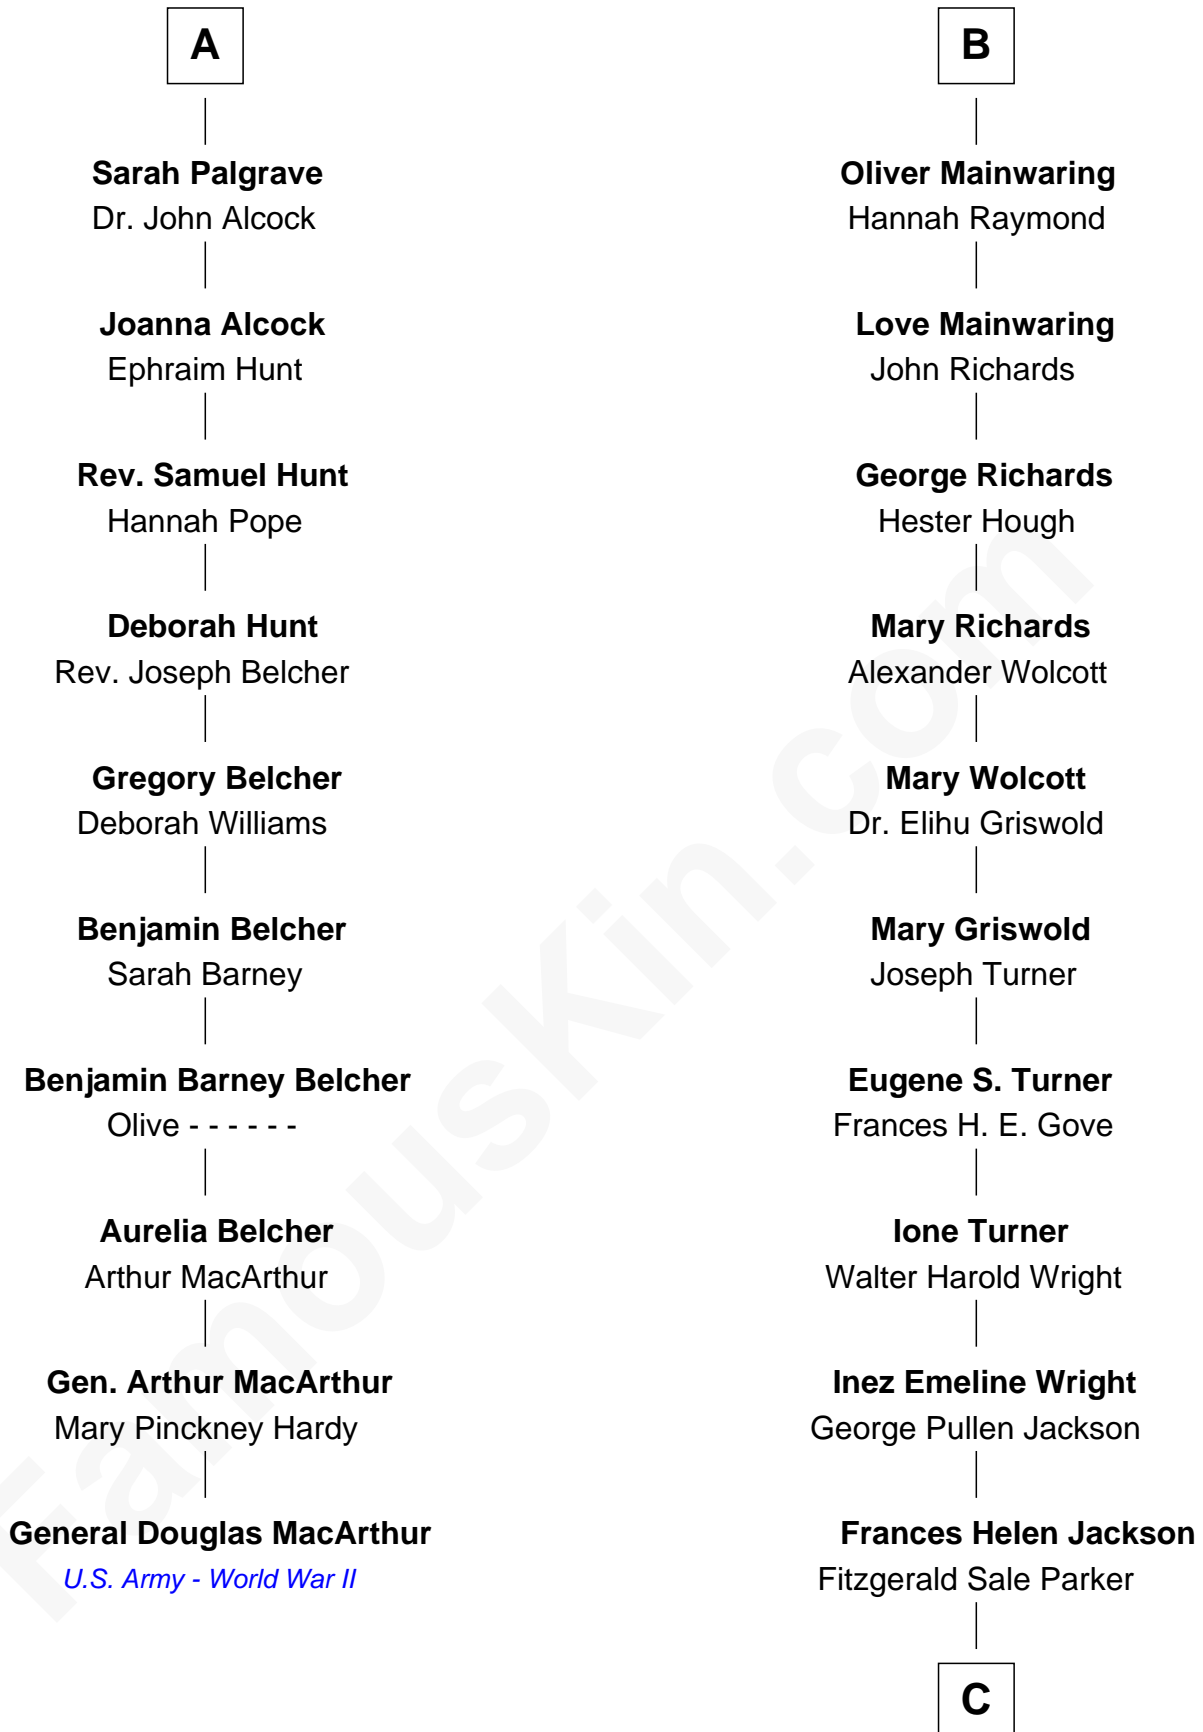

FamousKin.com
Relationship Chart of
General Douglas MacArthur
U.S. Army - World War II

16th cousin 2 times removed of

Ed Helms

TV and Movie Actor

Sir Robert Goushill

Elizabeth Fitzalan

C

Pamela Ann Parker