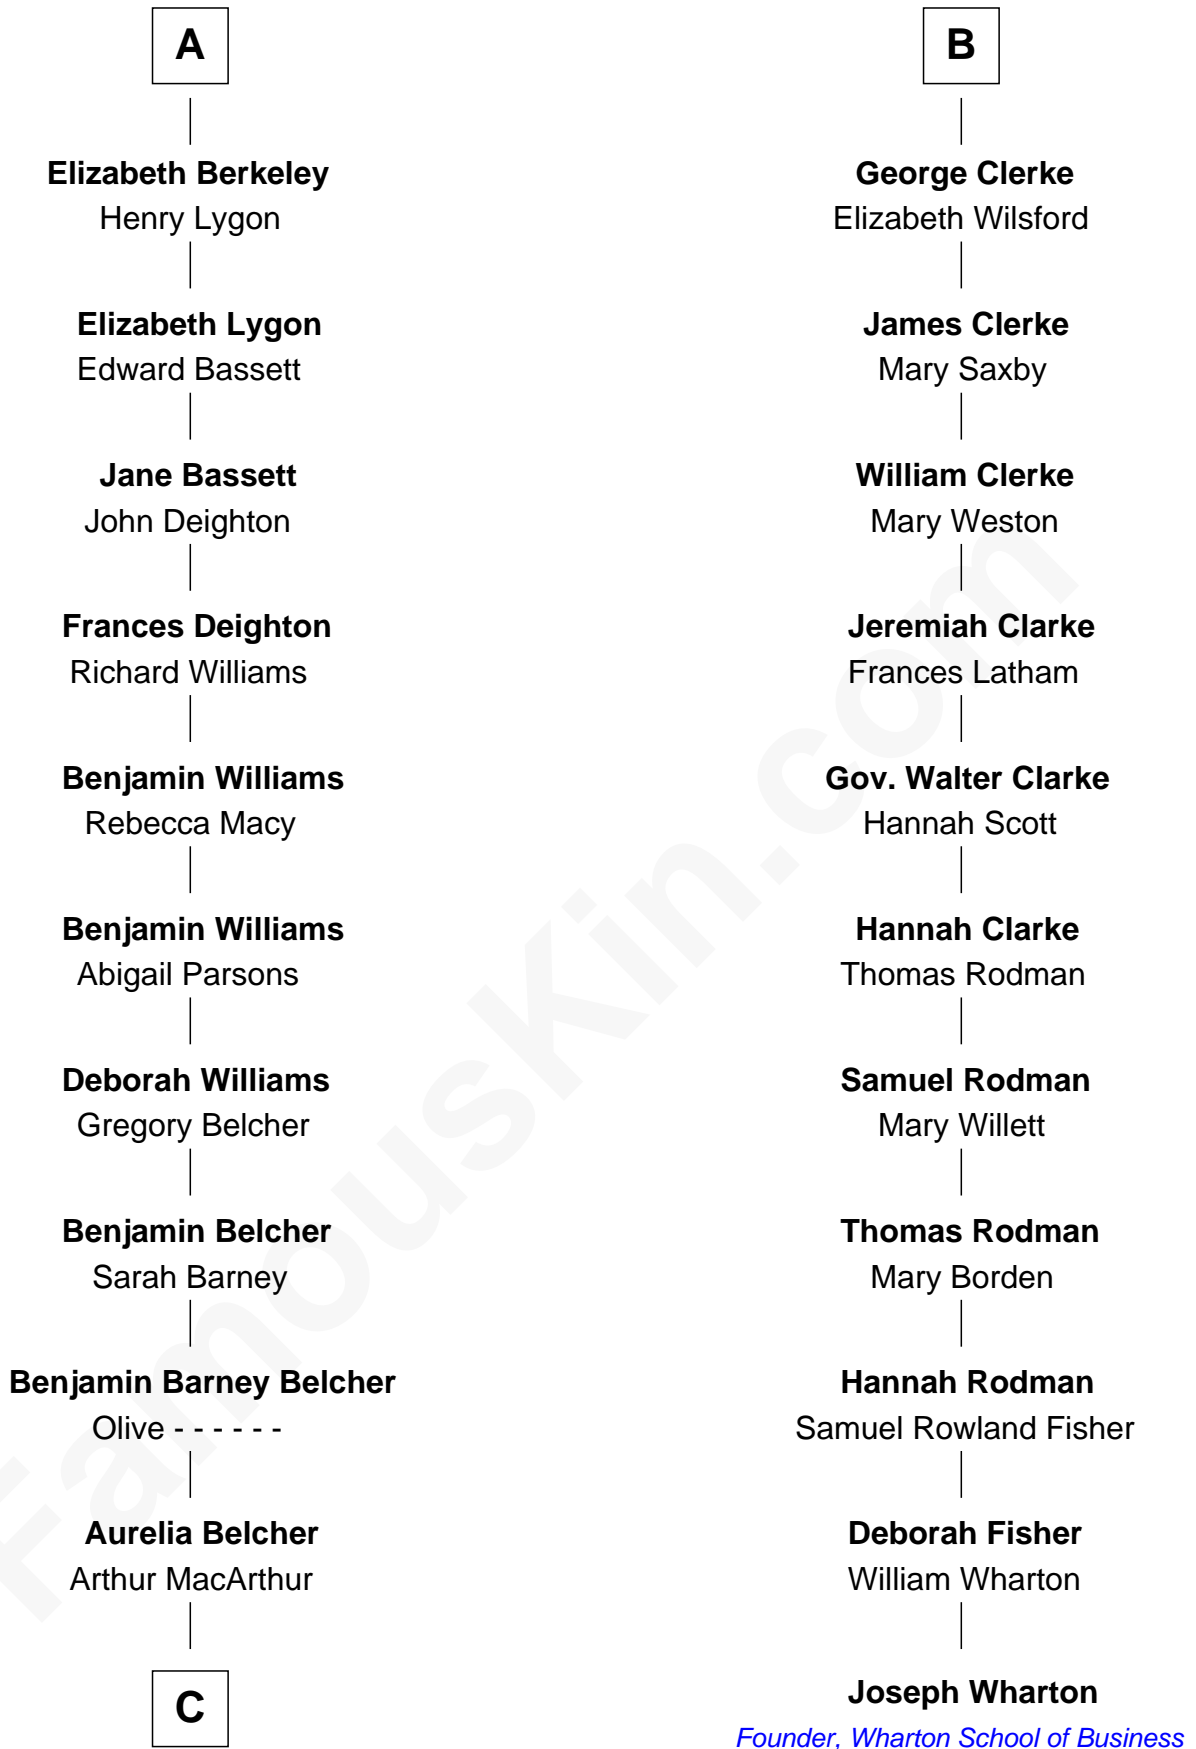

**FamousKin.com**  
**Relationship Chart of**  
**General Douglas MacArthur**

*U.S. Army - World War II*

17th cousin 1 time removed of

**Joseph Wharton**

*Founder of the Wharton School of Business*

C

Gen. Arthur MacArthur  
Mary Pinckney Hardy

General Douglas MacArthur  
*U.S. Army - World War II*

FamousKin.com