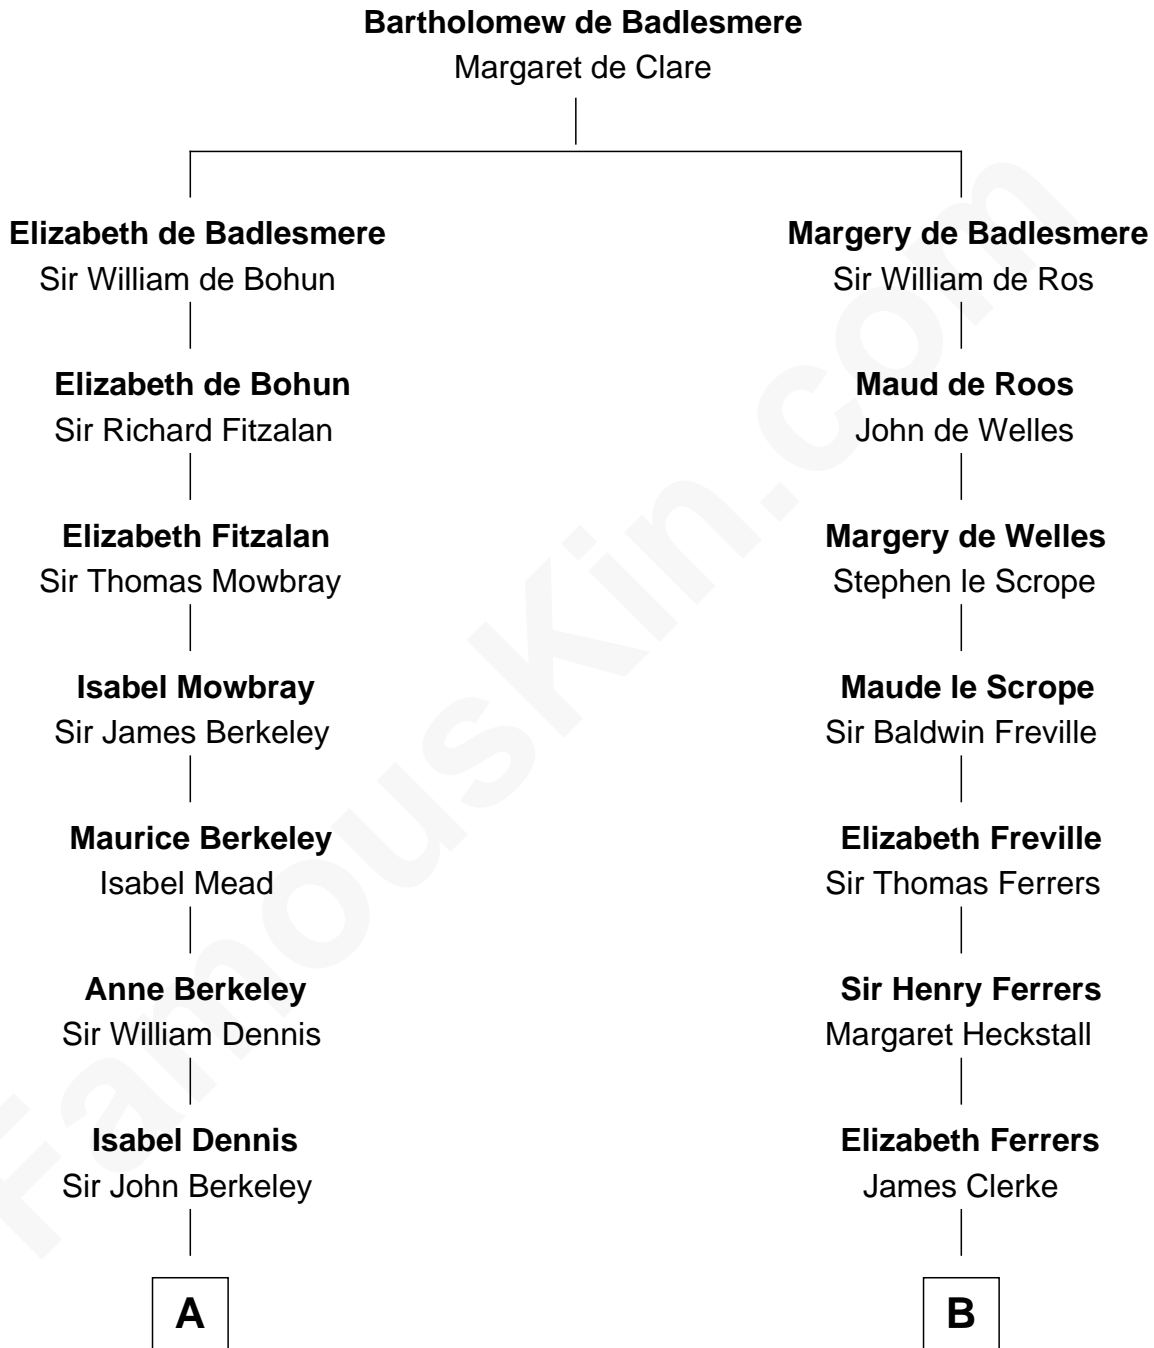

**FamousKin.com**  
**Relationship Chart of**  
**General Douglas MacArthur**

*U.S. Army - World War II*

17th cousin 1 time removed of

**Joseph Wharton**

*Founder of the Wharton School of Business*

C

Gen. Arthur MacArthur  
Mary Pinckney Hardy

General Douglas MacArthur  
*U.S. Army - World War II*

FamousKin.com