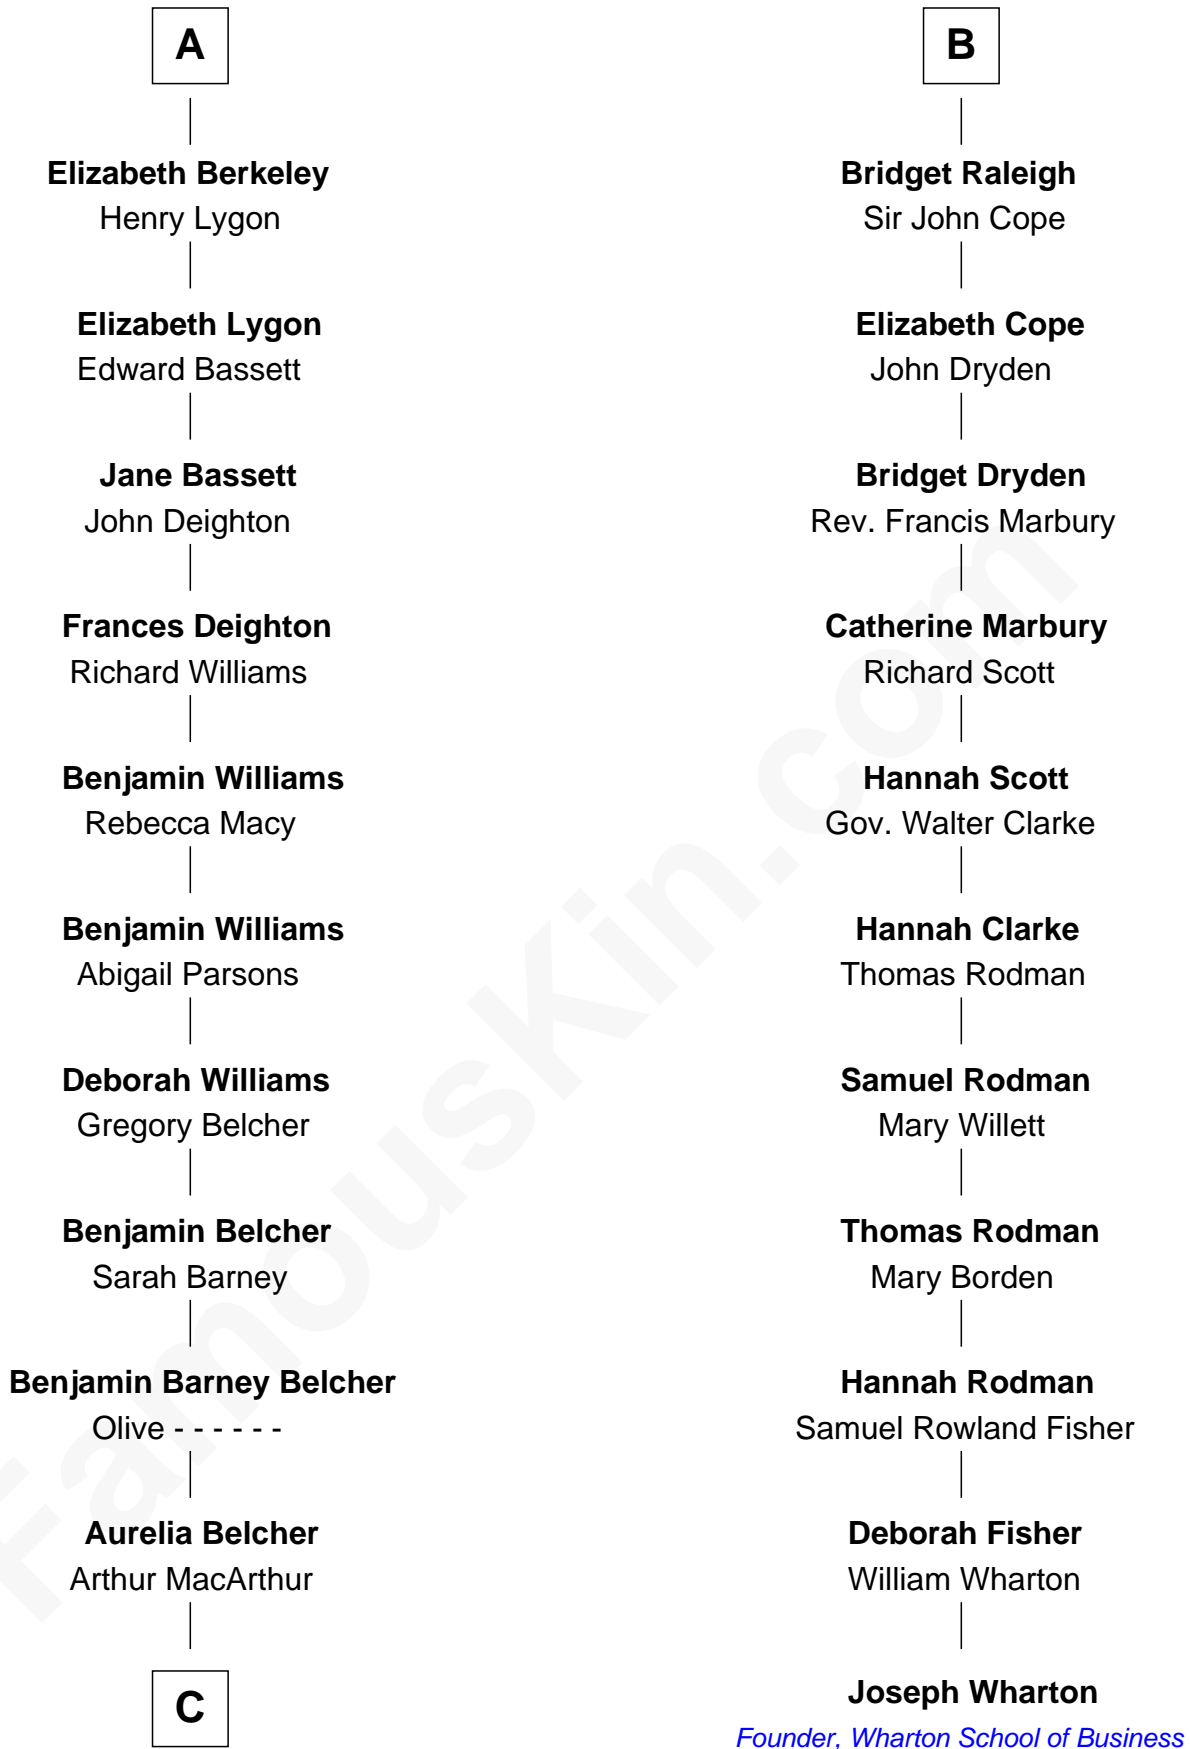

FamousKin.com

Relationship Chart of General Douglas MacArthur

U.S. Army - World War II

17th cousin 1 time removed of

Joseph Wharton

Founder of the Wharton School of Business

C

Gen. Arthur MacArthur

Mary Pinckney Hardy

General Douglas MacArthur

U.S. Army - World War II

FamousKin.com