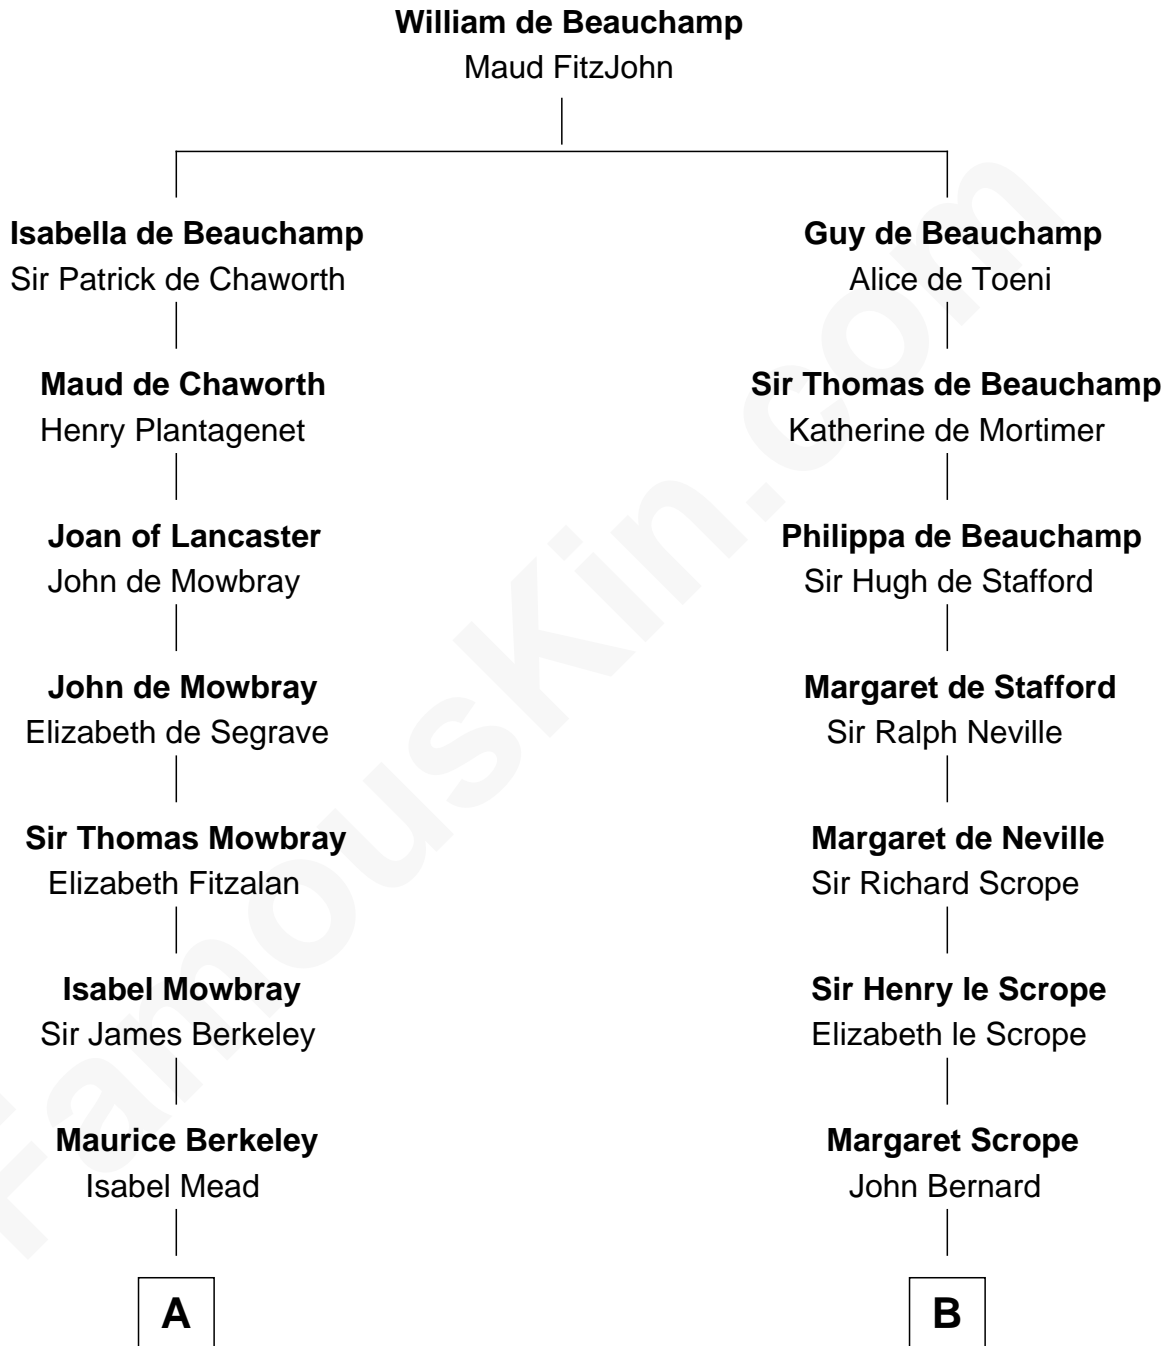

FamousKin.com

Relationship Chart of General Douglas MacArthur

U.S. Army - World War II

15th cousin 5 times removed of

Benjamin Harrison V

Signer of the Declaration of Independence

FamousKin.com