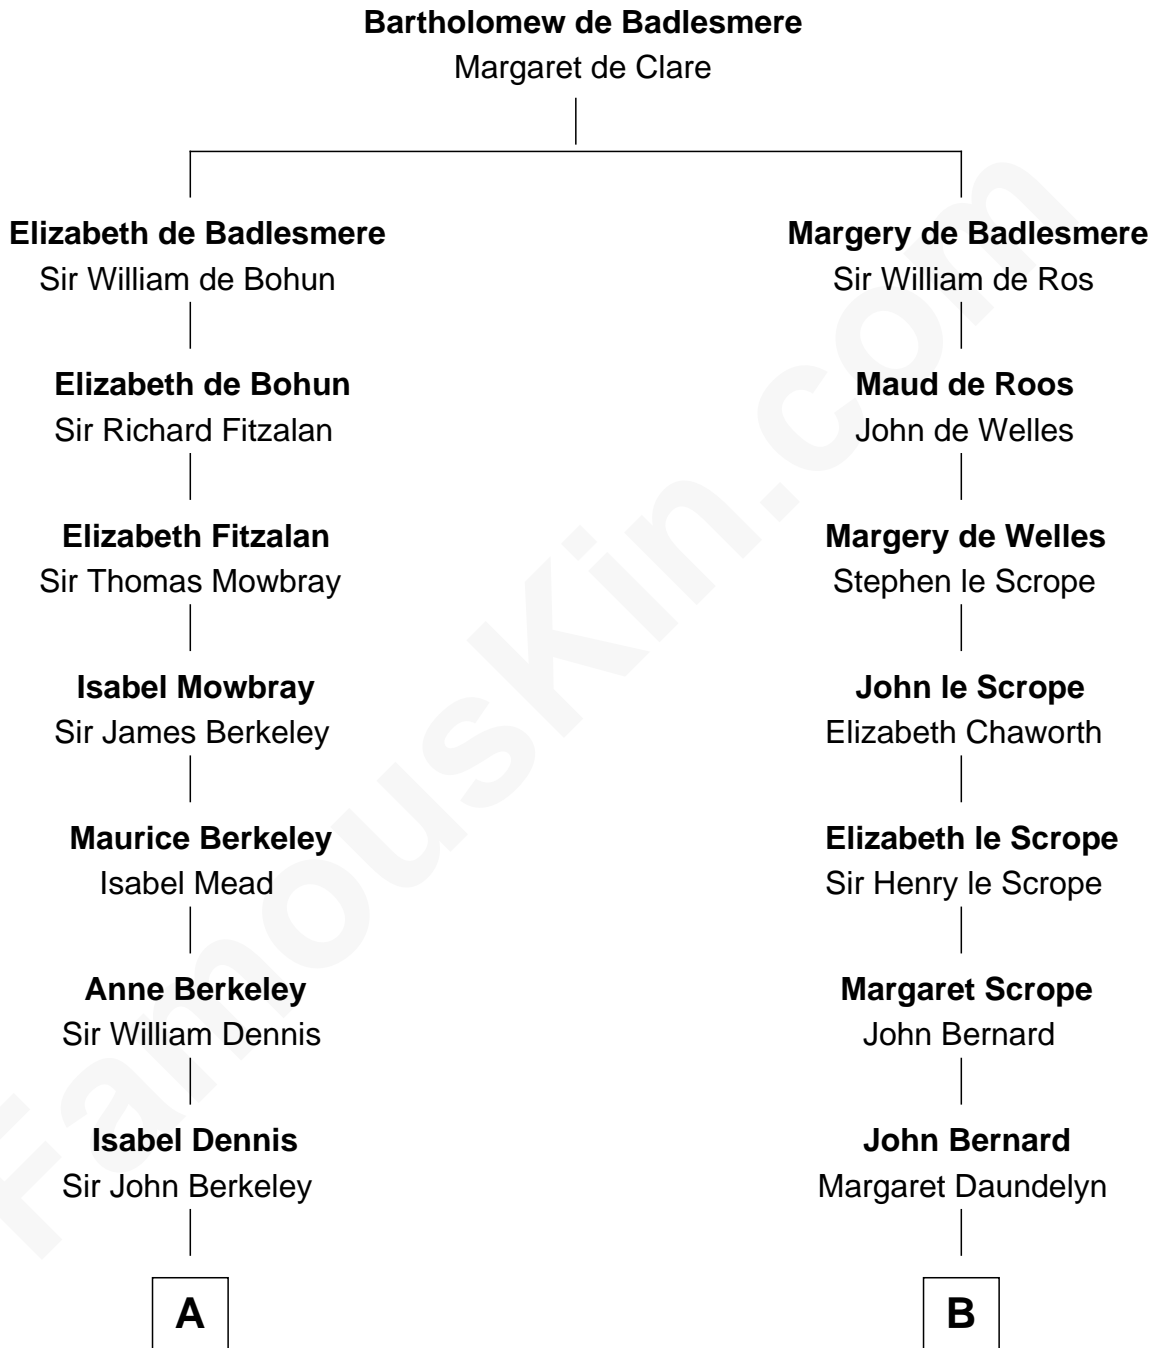

# FamousKin.com

## Relationship Chart of General Douglas MacArthur

*U.S. Army - World War II*

14th cousin 4 times removed of

**Benjamin Harrison V**

*Signer of the Declaration of Independence*

C

Gen. Arthur MacArthur

Mary Pinckney Hardy

General Douglas MacArthur

*U.S. Army - World War II*

FamousKin.com