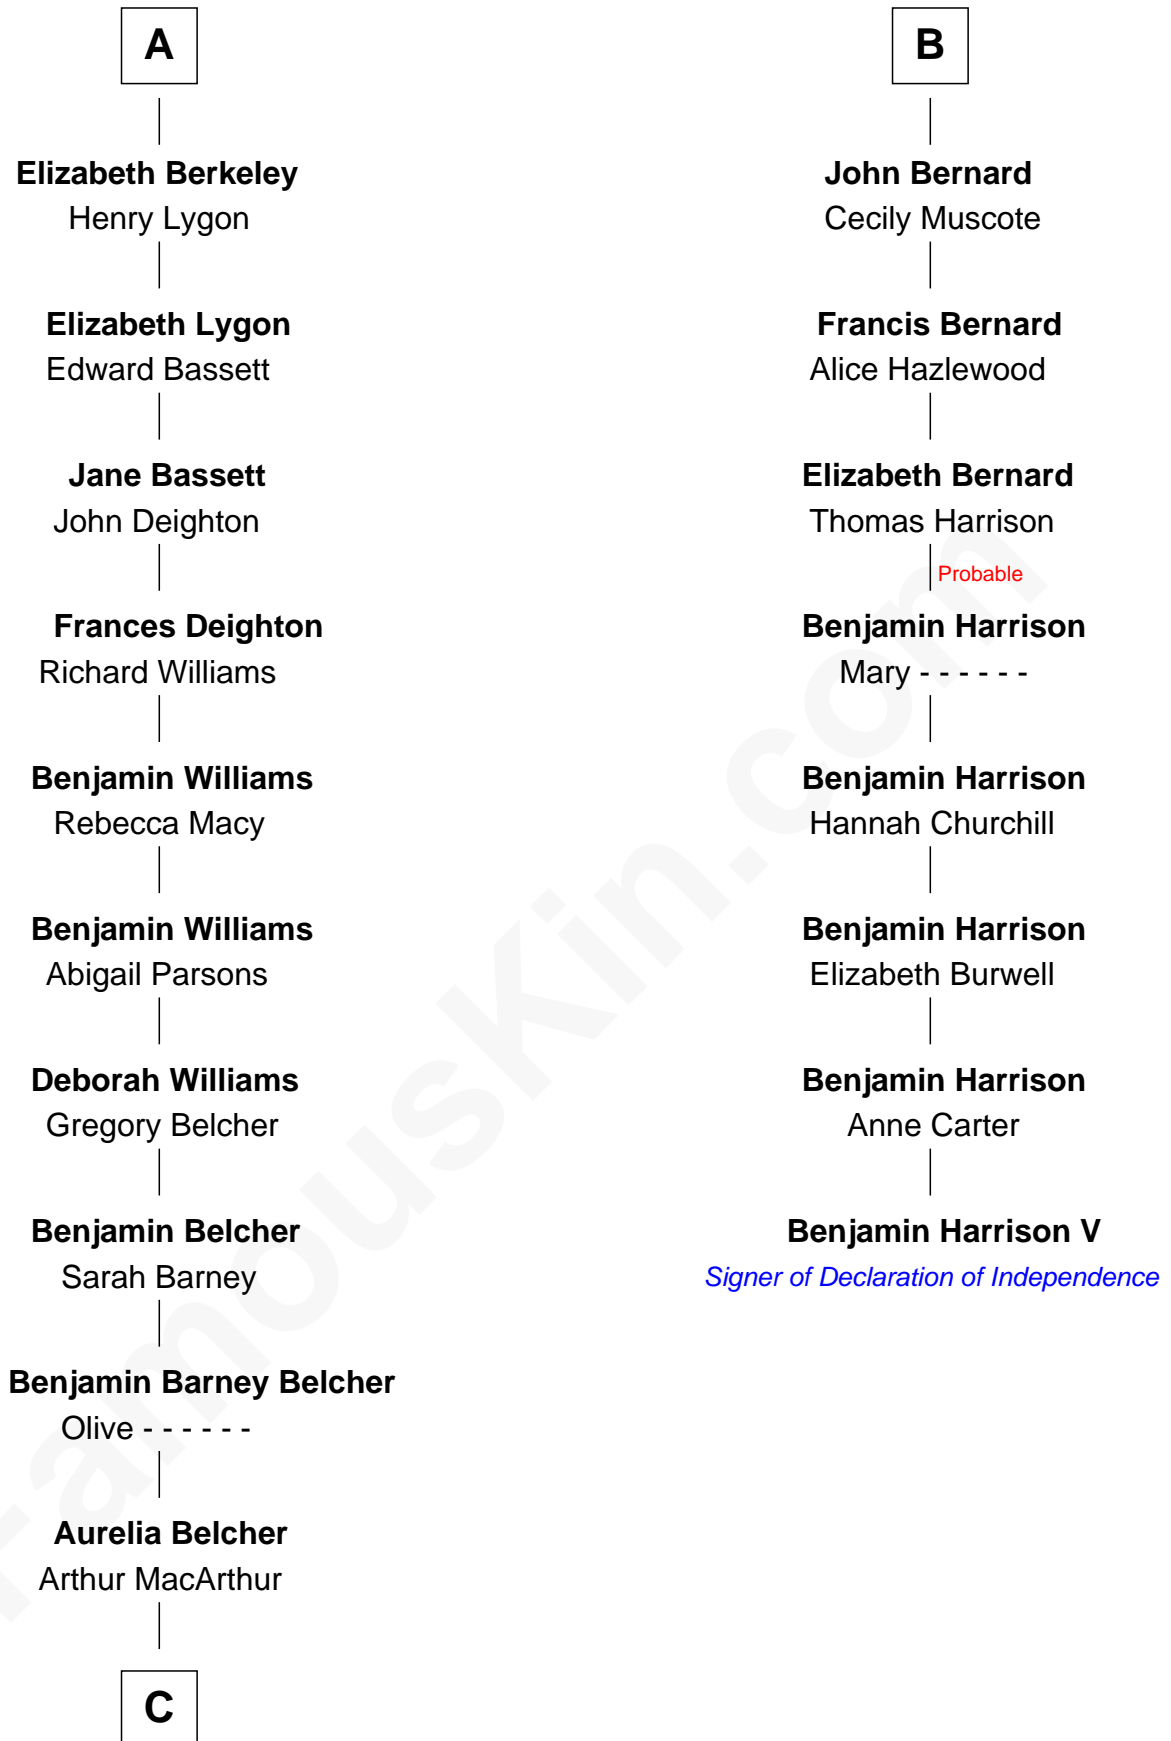

## Relationship Chart of General Douglas MacArthur

*U.S. Army - World War II*

14th cousin 4 times removed of

**Benjamin Harrison V**

*Signer of the Declaration of Independence*

C

Gen. Arthur MacArthur

Mary Pinckney Hardy

General Douglas MacArthur

*U.S. Army - World War II*

FamousKin.com