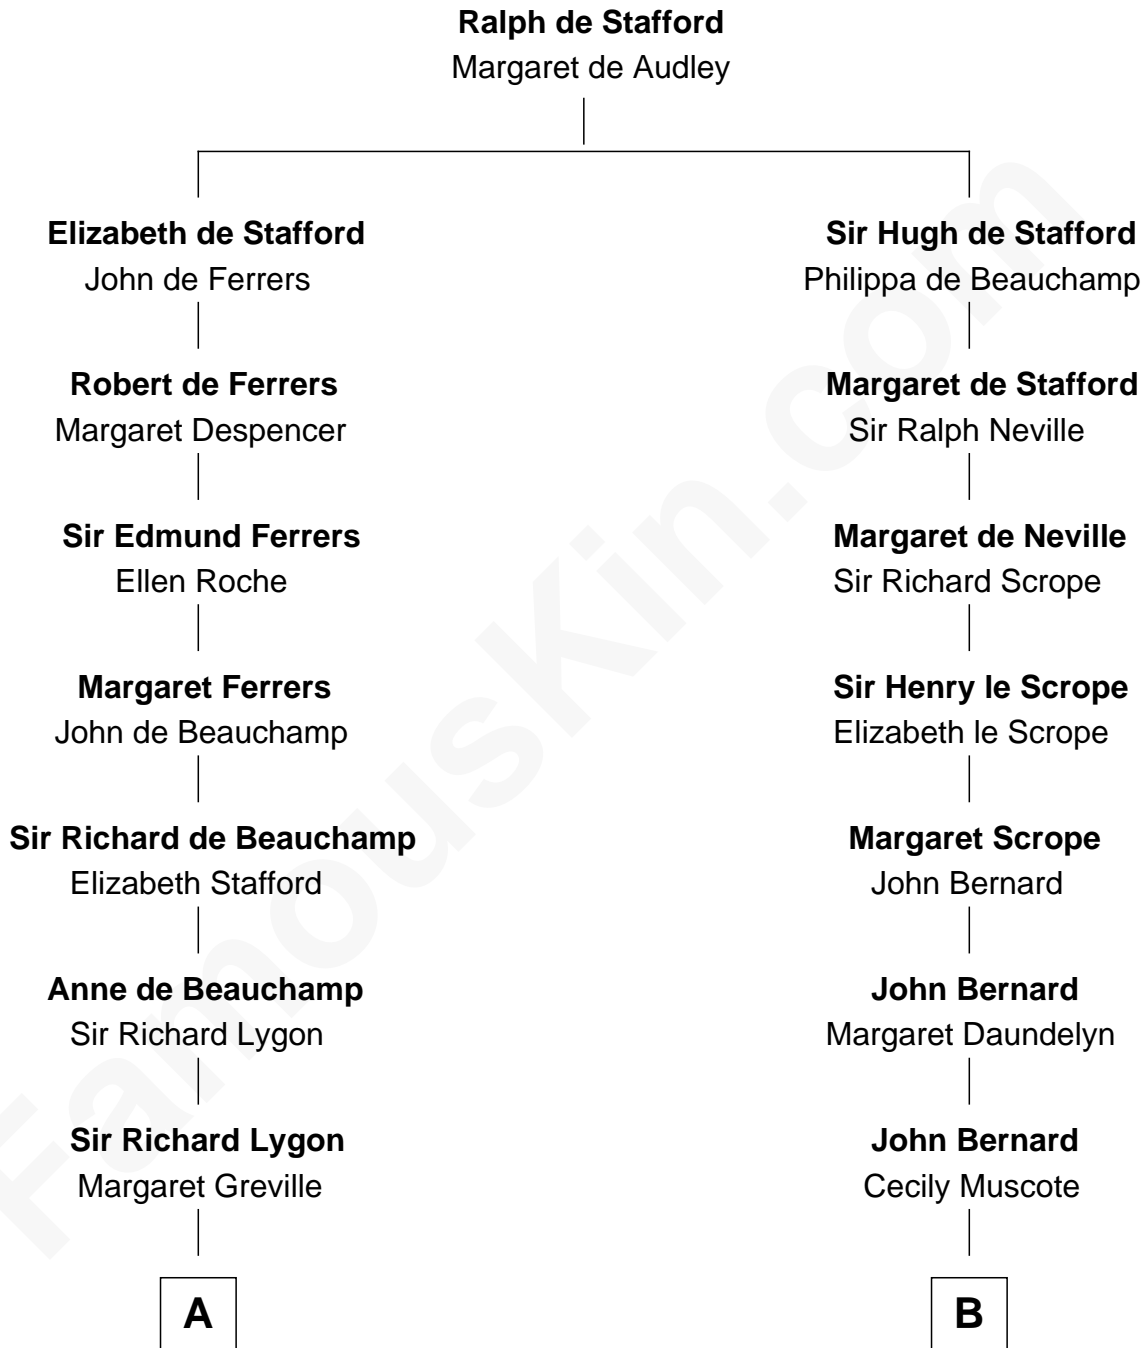

# FamousKin.com

## Relationship Chart of General Douglas MacArthur

*U.S. Army - World War II*

13th cousin 5 times removed of

**Benjamin Harrison V**

*Signer of the Declaration of Independence*

C

Gen. Arthur MacArthur  
Mary Pinckney Hardy

General Douglas MacArthur  
*U.S. Army - World War II*

FamousKin.com