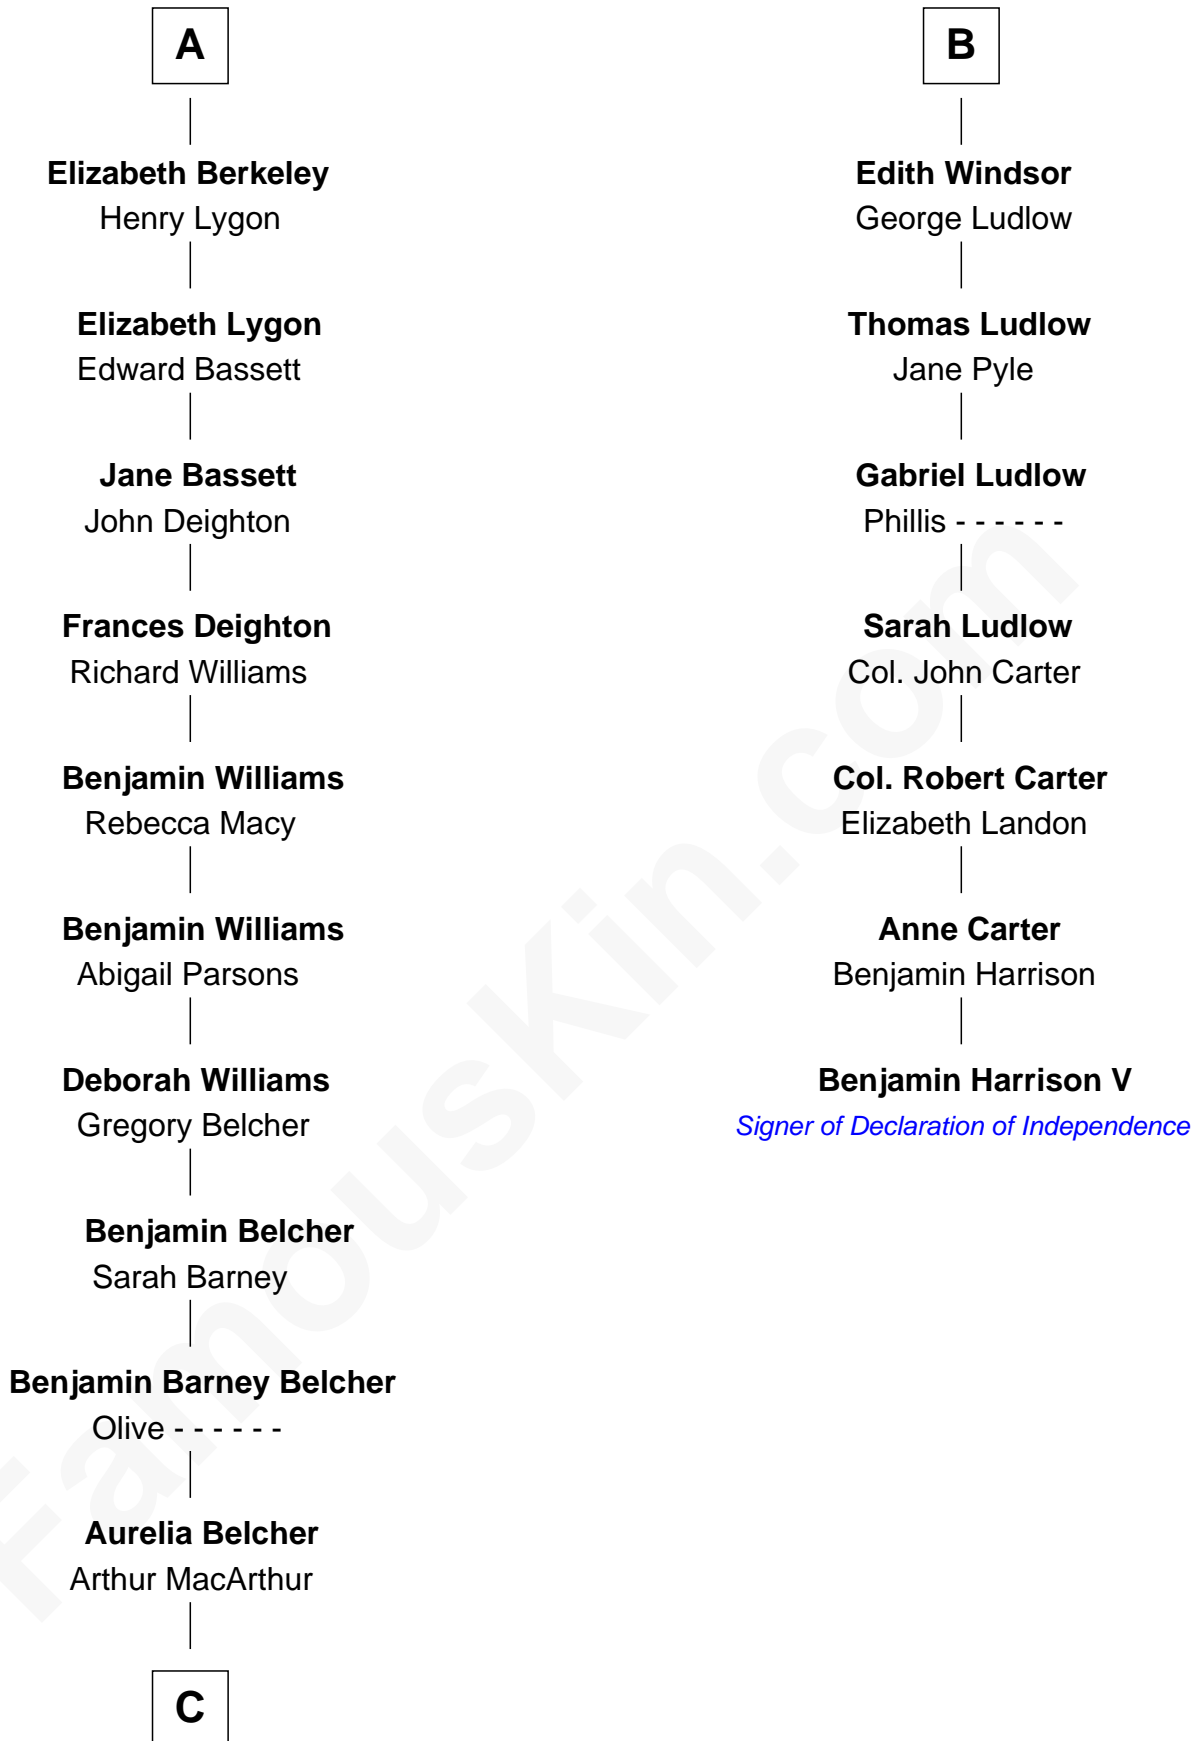

FamousKin.com

Relationship Chart of General Douglas MacArthur

U.S. Army - World War II

13th cousin 5 times removed of

Benjamin Harrison V

Signer of the Declaration of Independence

C

Gen. Arthur MacArthur

Mary Pinckney Hardy

General Douglas MacArthur

U.S. Army - World War II

FamousKin.com