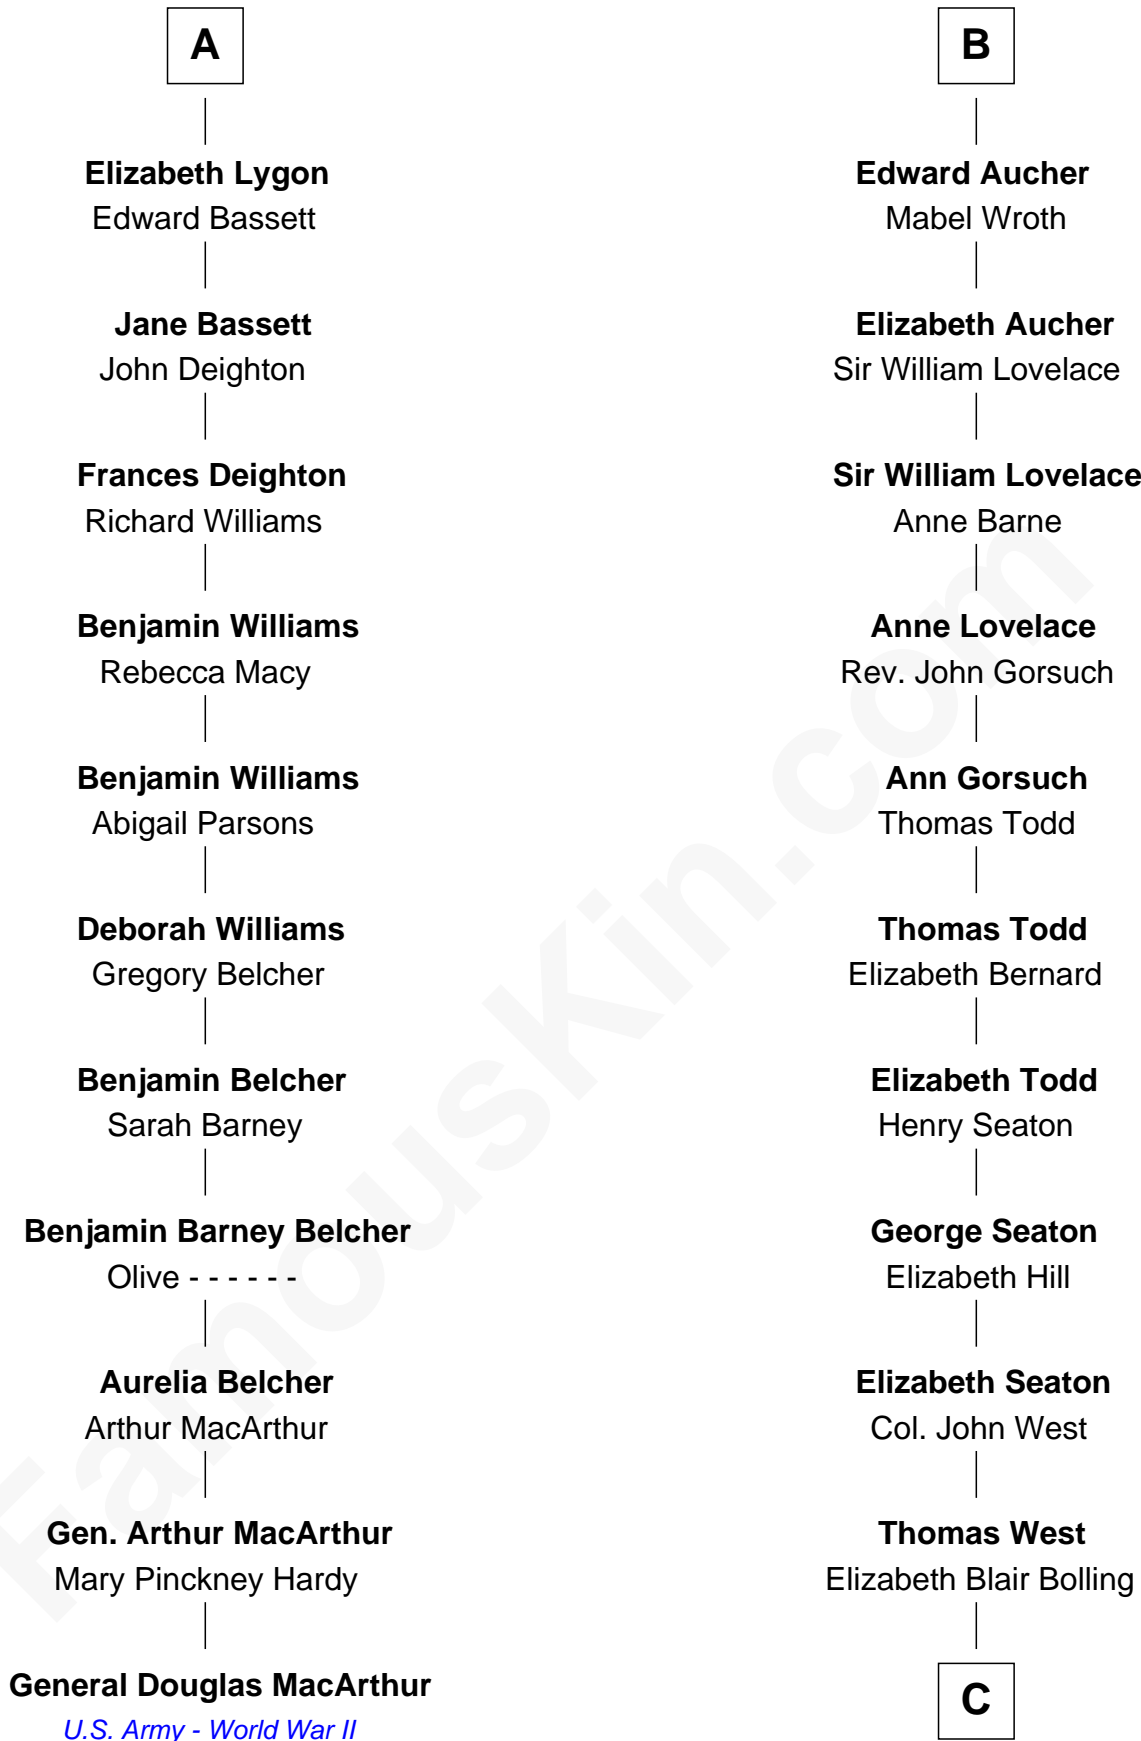

**FamousKin.com**  
**Relationship Chart of**  
**General Douglas MacArthur**  
*U.S. Army - World War II*

17th cousin 4 times removed of

**Harry F. Byrd**  
*50th Governor of Virginia*

**C**

**Eliza Bolling West**  
Dr. Joel Walker Flood

**Col. Henry De La Warr Flood**  
Mary Elizabeth Trent

**Joel Walker Flood**  
Ella Faulkner

**Eleanor Bolling Flood**  
Richard Evelyn Byrd

**Harry F. Byrd**  
*50th Governor of Virginia*