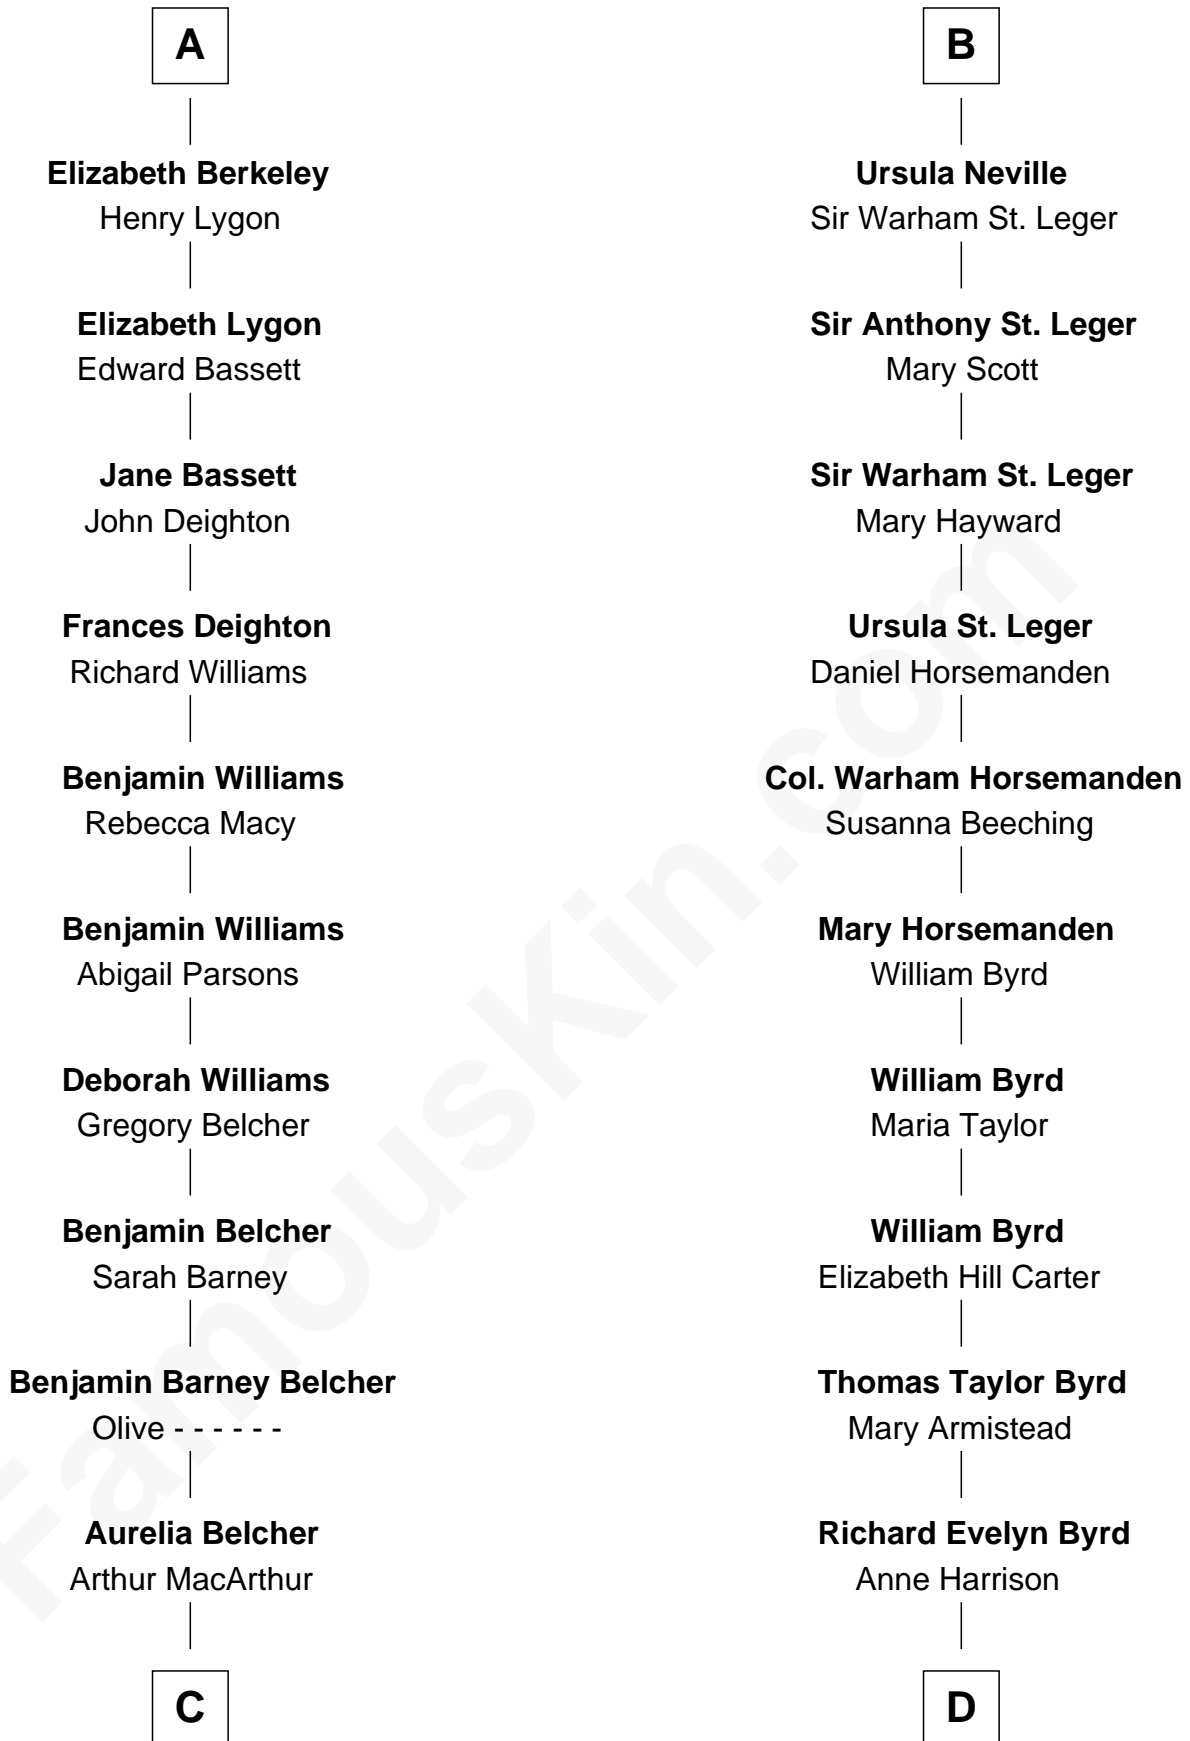

FamousKin.com
Relationship Chart of
General Douglas MacArthur

U.S. Army - World War II

18th cousin 1 time removed of

Harry F. Byrd

50th Governor of Virginia

Sir Maurice de Berkeley

Eve la Zouche

Maurice de Berkeley

Margaret - - - - -

Thomas Berkeley

Catherine Botetourte

Maurice Berkeley

Johanna Denham

Maurice Berkeley

Ellen Montfort

Sir William Berkeley

Sir John Berkeley

Elizabeth Betteshorne

Eleanor Berkeley

Sir Richard Poynings

Eleanor Poynings

Sir Henry Percy

Henry Percy

Maud Herbert

Eleanor Percy

Edward Stafford

Mary Stafford

George Neville

B

C

Gen. Arthur MacArthur

Mary Pinckney Hardy