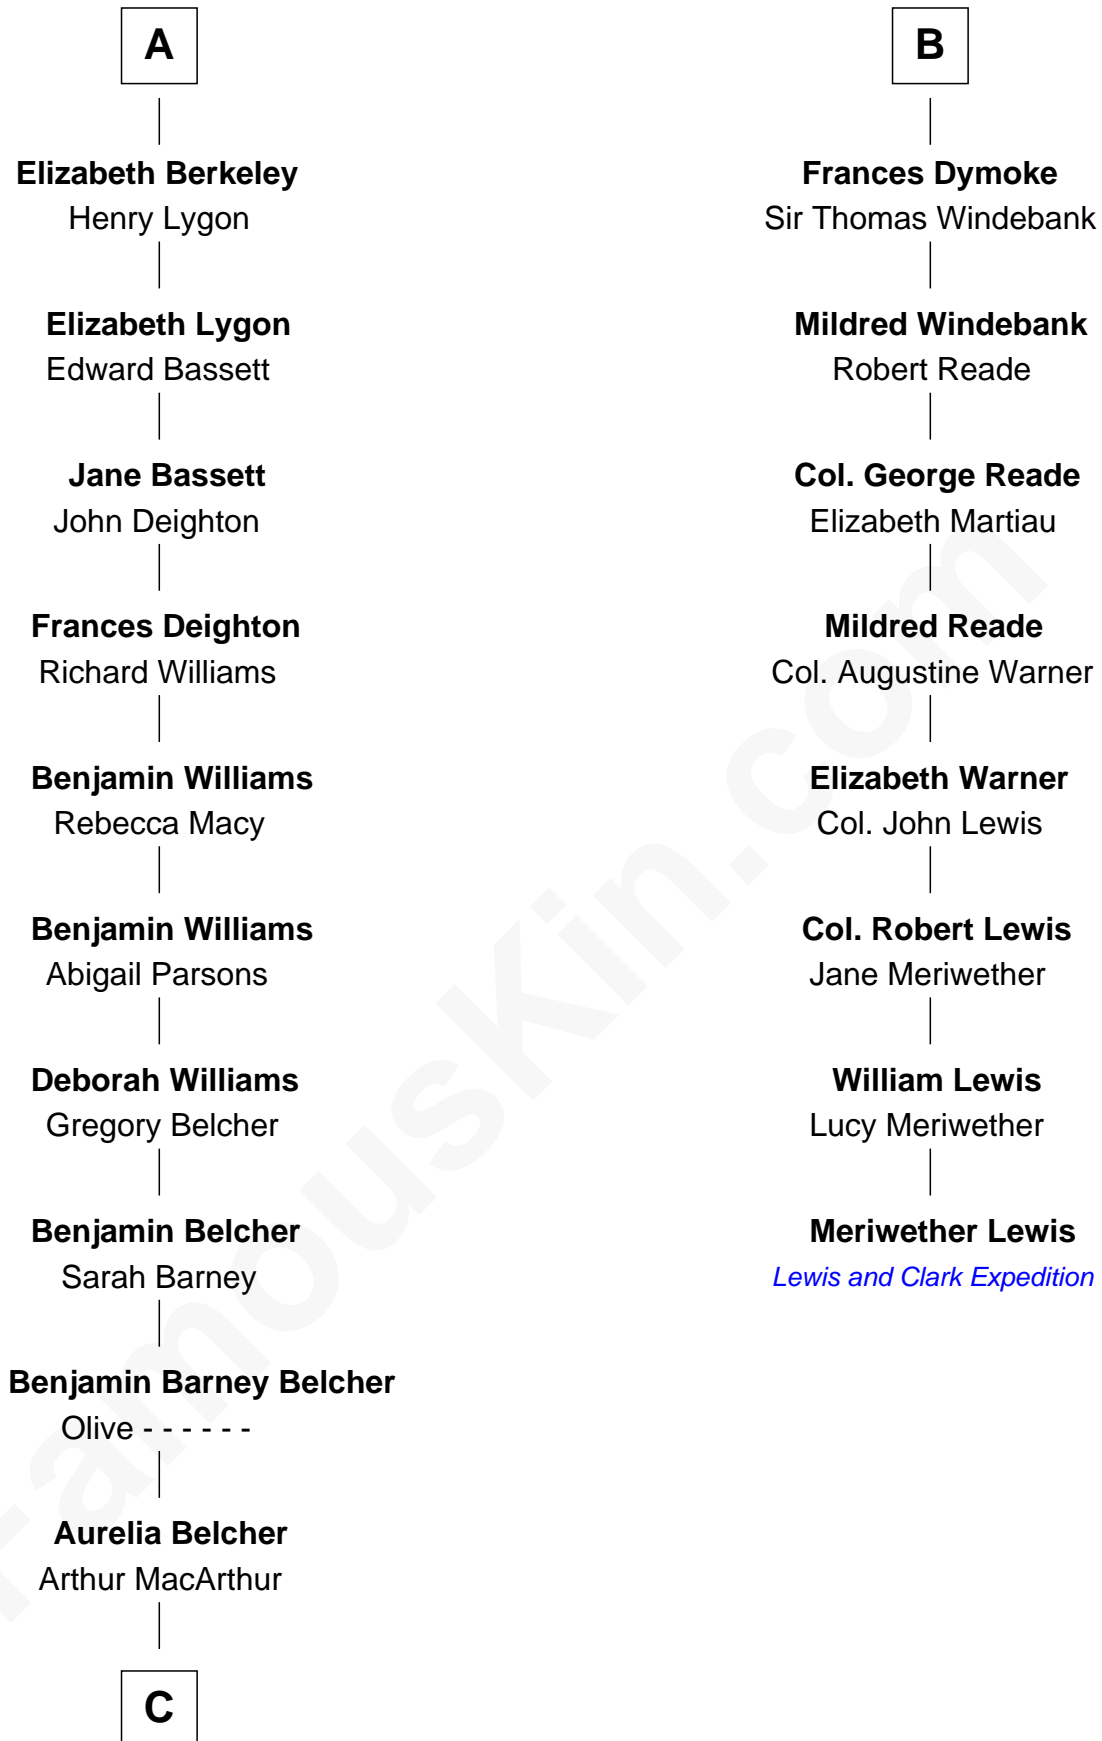

FamousKin.com

Relationship Chart of General Douglas MacArthur

U.S. Army - World War II

14th cousin 4 times removed of

Meriwether Lewis

Lewis and Clark Expedition

Sir Maurice de Berkeley

Eve la Zouche

Katherine de Clyvedon

Sir John Berkeley

Elizabeth Betteshorne

Eleanor Berkeley

Sir Richard Poynings

Eleanor Poynings

Sir Henry Percy

Margaret Percy

Sir William Gascoigne

Elizabeth Gascoigne

Sir George Talboys

Anne Talboys

Sir Edward Dymoke

B

C

Gen. Arthur MacArthur