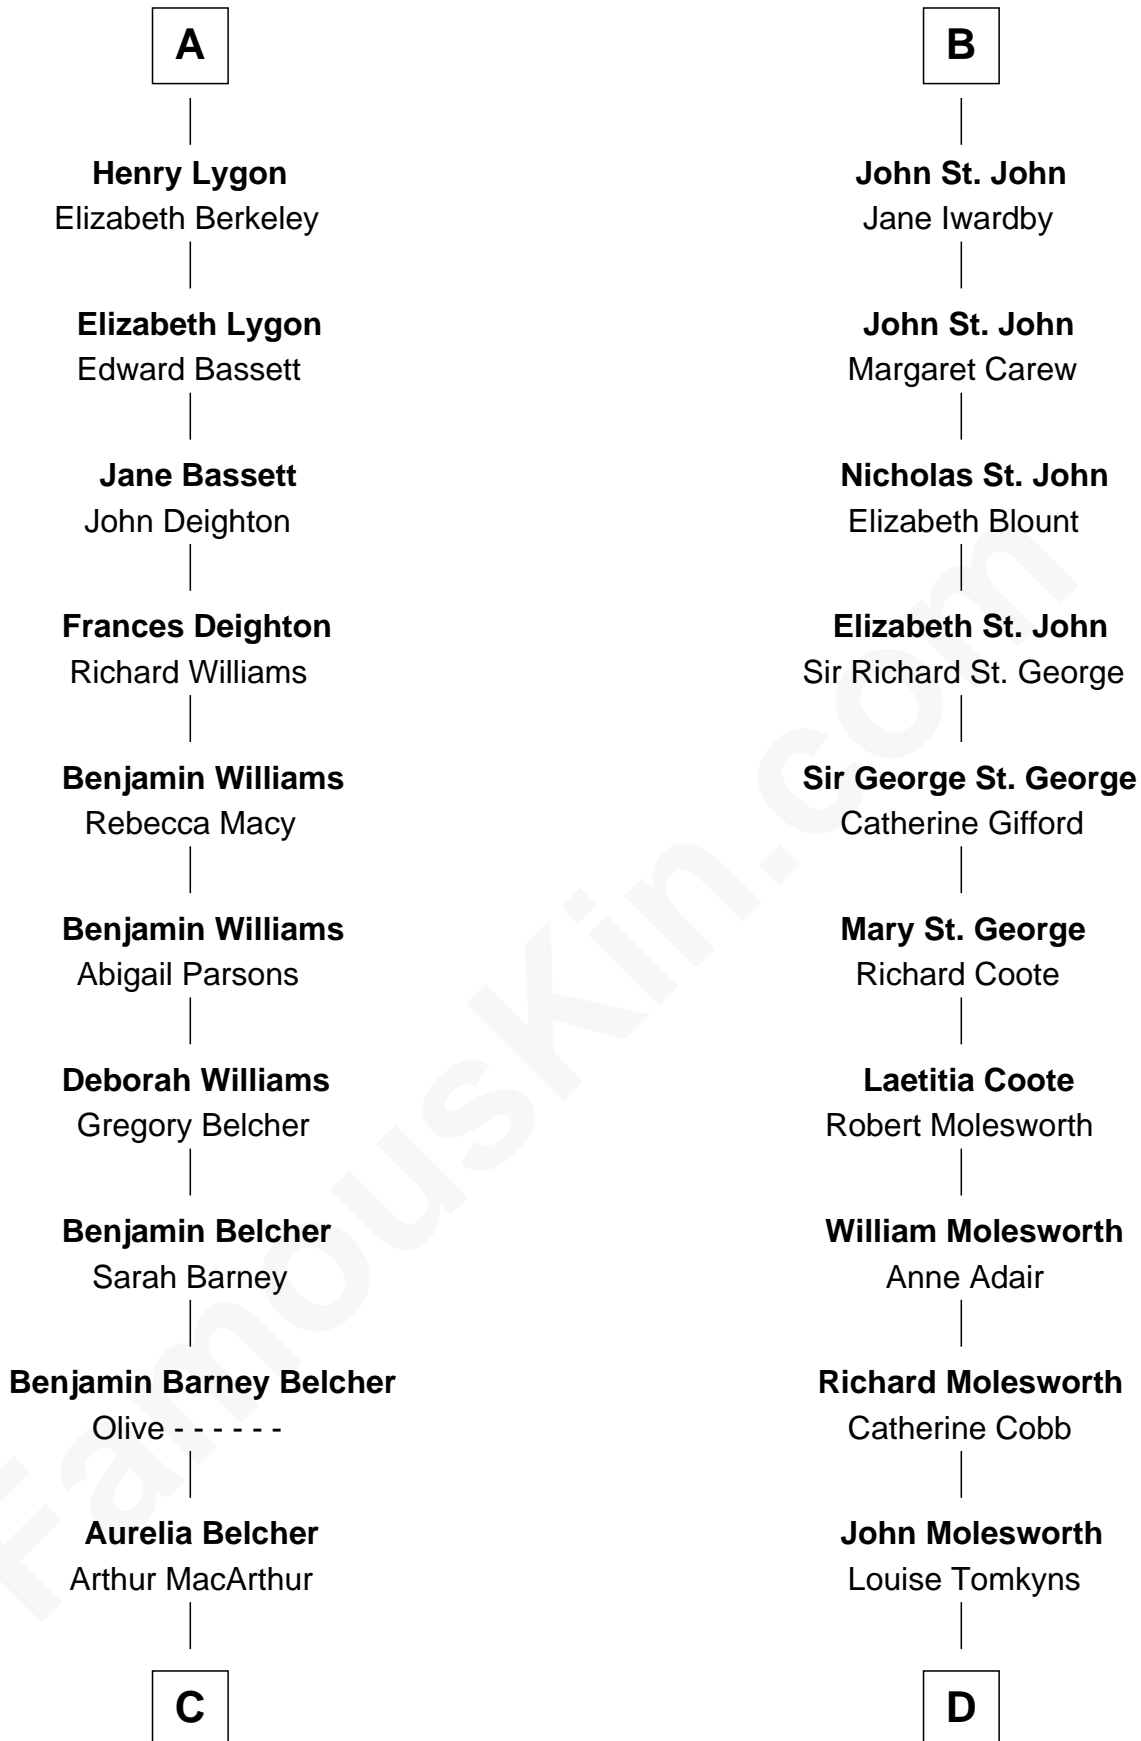

**FamousKin.com**  
**Relationship Chart of**  
**General Douglas MacArthur**

*U.S. Army - World War II*

18th cousin 1 time removed of

**Olivia De Havilland**

*Movie Actress*

**Sir Walter de Beauchamp**

Alice de Tony

**C**

**Gen. Arthur MacArthur**

Mary Pinckney Hardy

**General Douglas MacArthur**

*U.S. Army - World War II*

**D**

**Margaret Letitia Molesworth**

Charles Richard De Havilland

**Walter Augustus De Havilland**

Lillian Augusta Ruse

**Olivia De Havilland**

*Movie Actress*

FamousKin.com