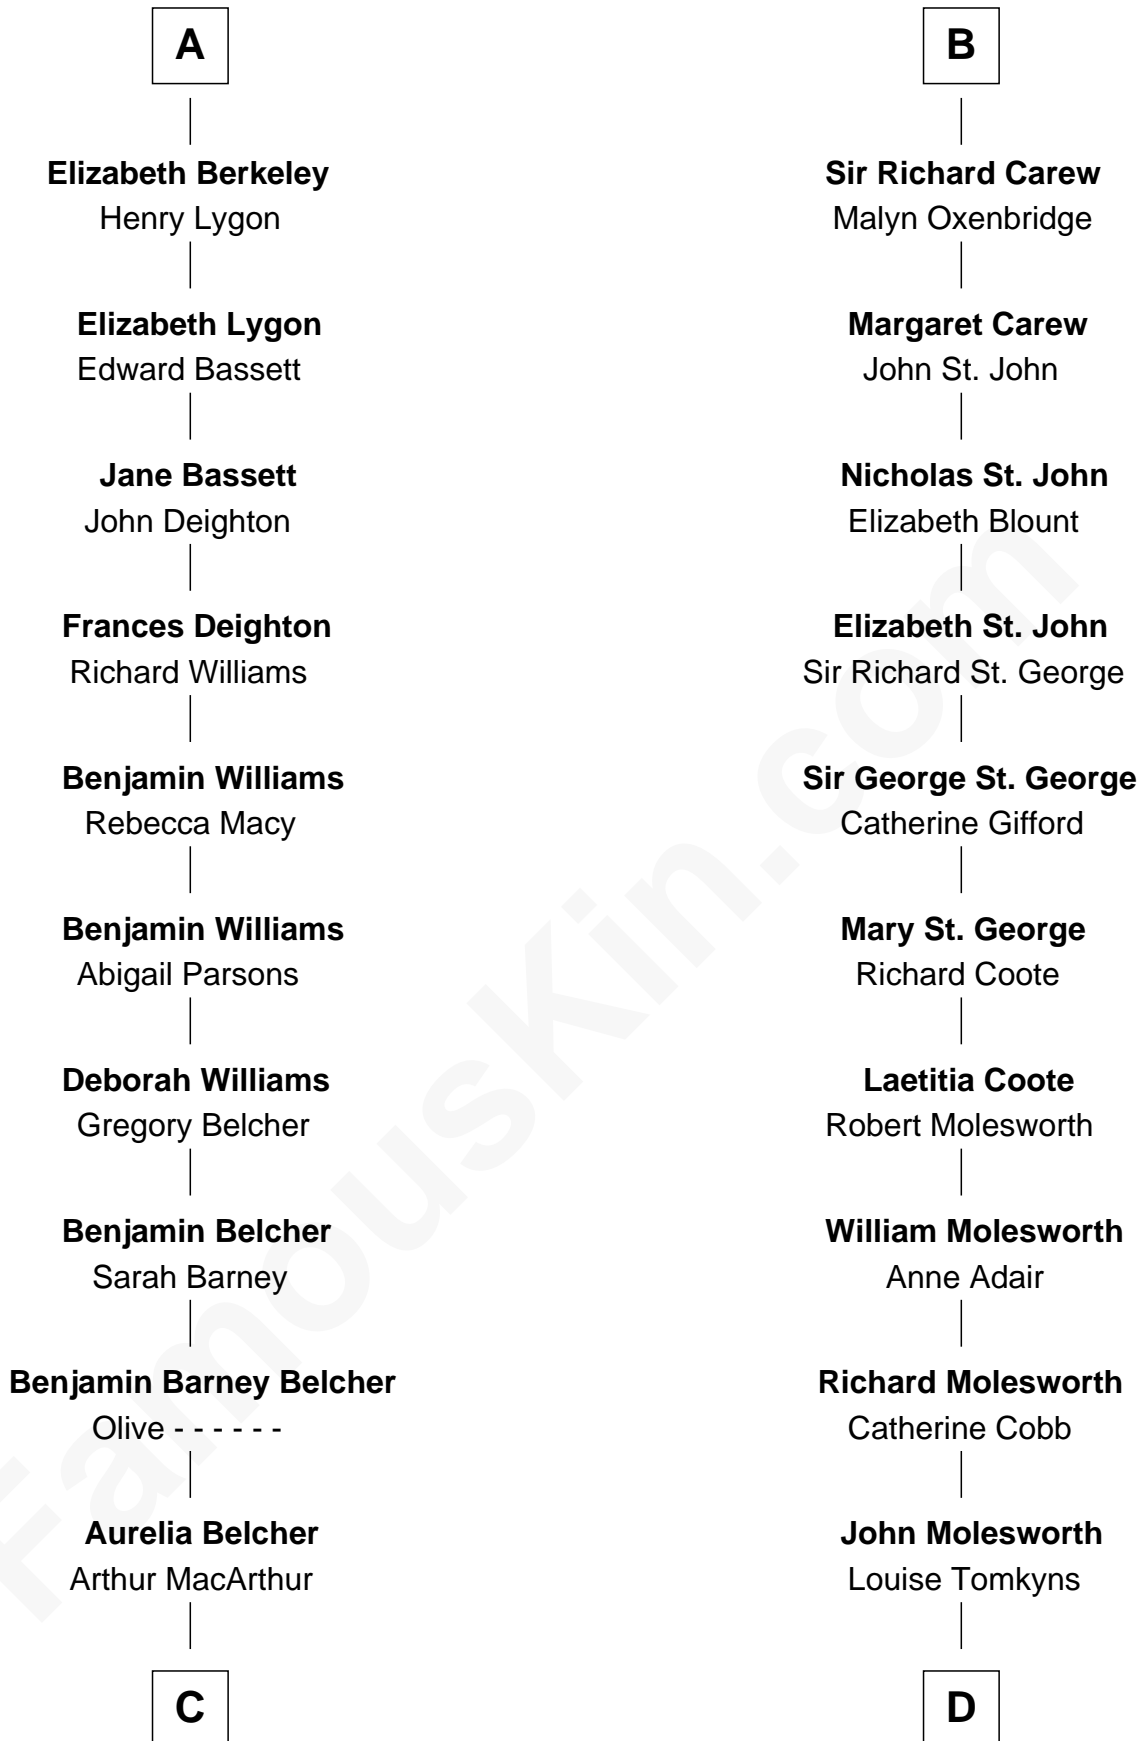

FamousKin.com
Relationship Chart of
General Douglas MacArthur

U.S. Army - World War II

18th cousin 1 time removed of

Olivia De Havilland

Movie Actress

Sir Maurice de Berkeley

Eve la Zouche

Maurice de Berkeley

Margaret - - - - -

Thomas Berkeley

Catherine Botetourte

Maurice Berkeley

Johanna Denham

Maurice Berkeley

Ellen Montfort

Sir William Berkeley

Sir Roger de Clifford

Maud de Beauchamp

Katherine de Clifford

Sir Ralph de Greystoke

Maud de Greystoke

Eudo de Welles

Sir Lionel de Welles

Joan de Waterton

Eleanor de Welles

Sir Thomas Hoo

Eleanor Hoo

James Carew

B

C

Gen. Arthur MacArthur

Mary Pinckney Hardy