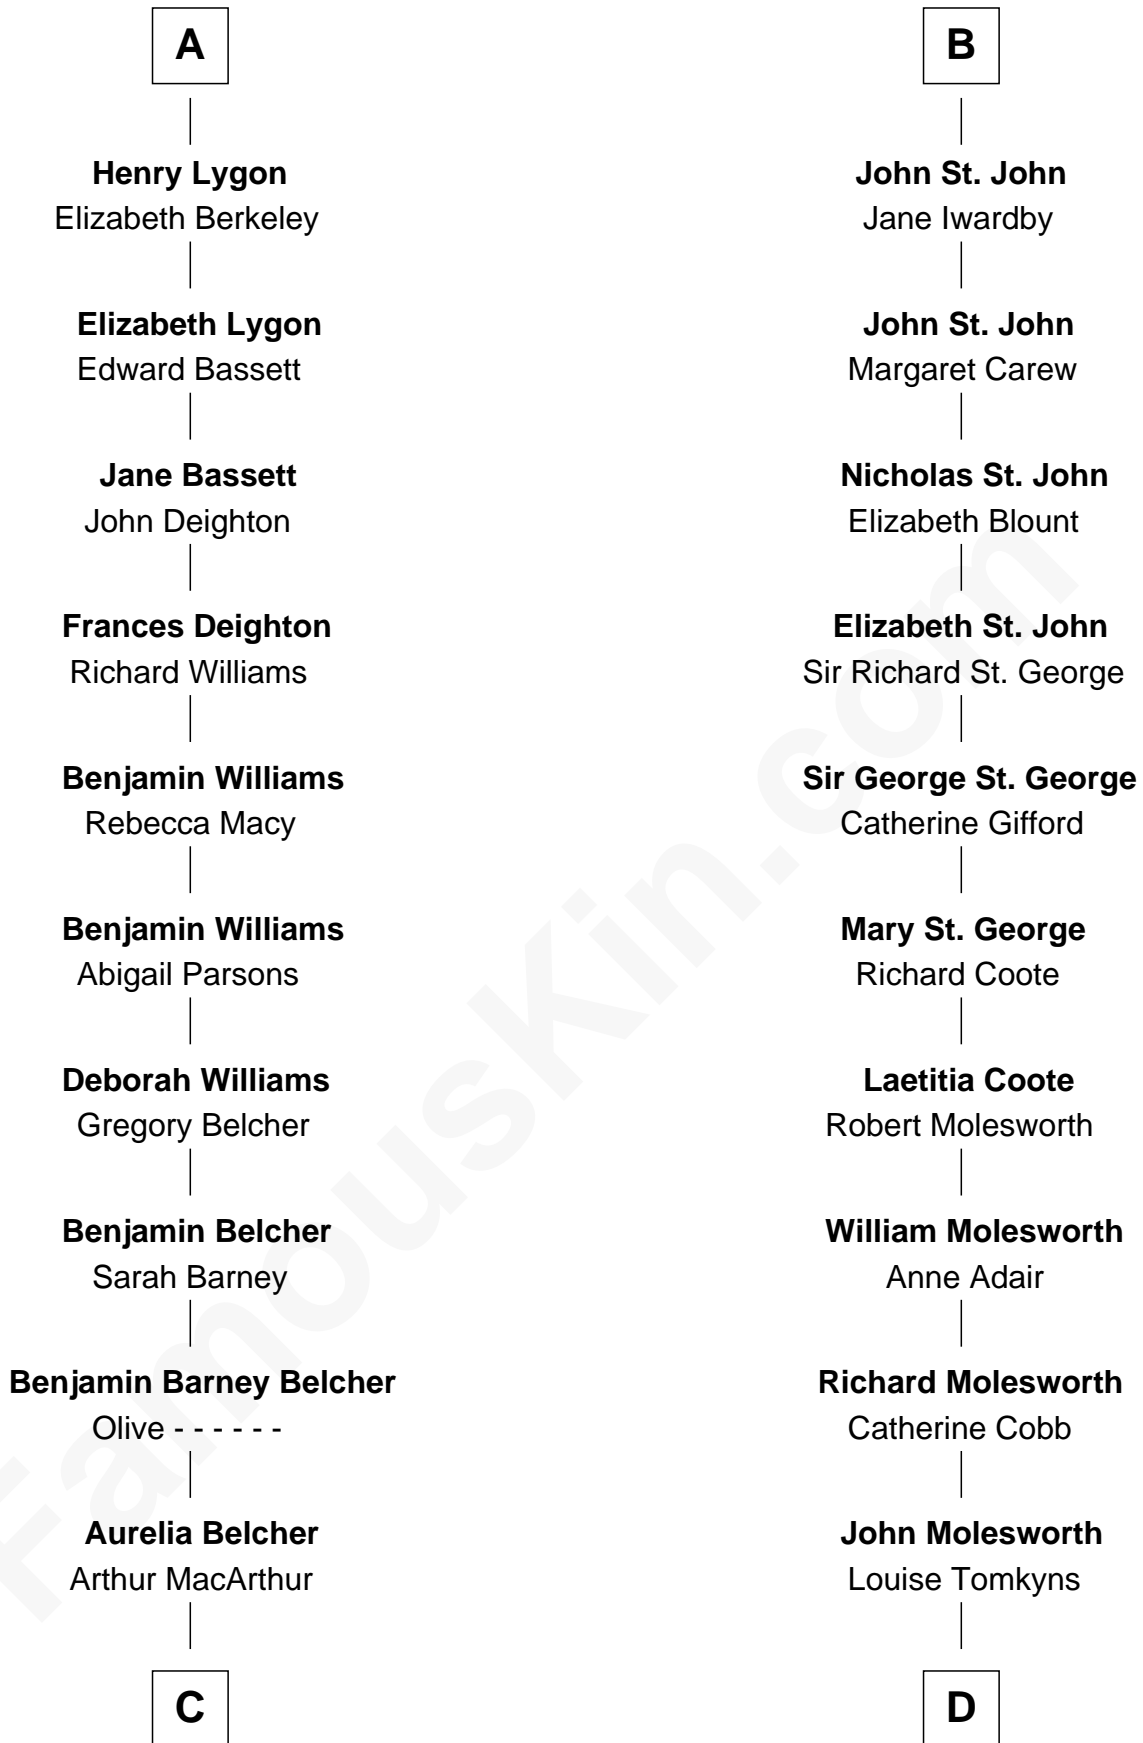

FamousKin.com
Relationship Chart of
General Douglas MacArthur

U.S. Army - World War II

18th cousin 1 time removed of

Joan Fontaine

Movie Actress

Sir Walter de Beauchamp

Alice de Tony

C

Gen. Arthur MacArthur

Mary Pinckney Hardy

General Douglas MacArthur

U.S. Army - World War II

D

Margaret Letitia Molesworth

Charles Richard De Havilland

Walter Augustus De Havilland