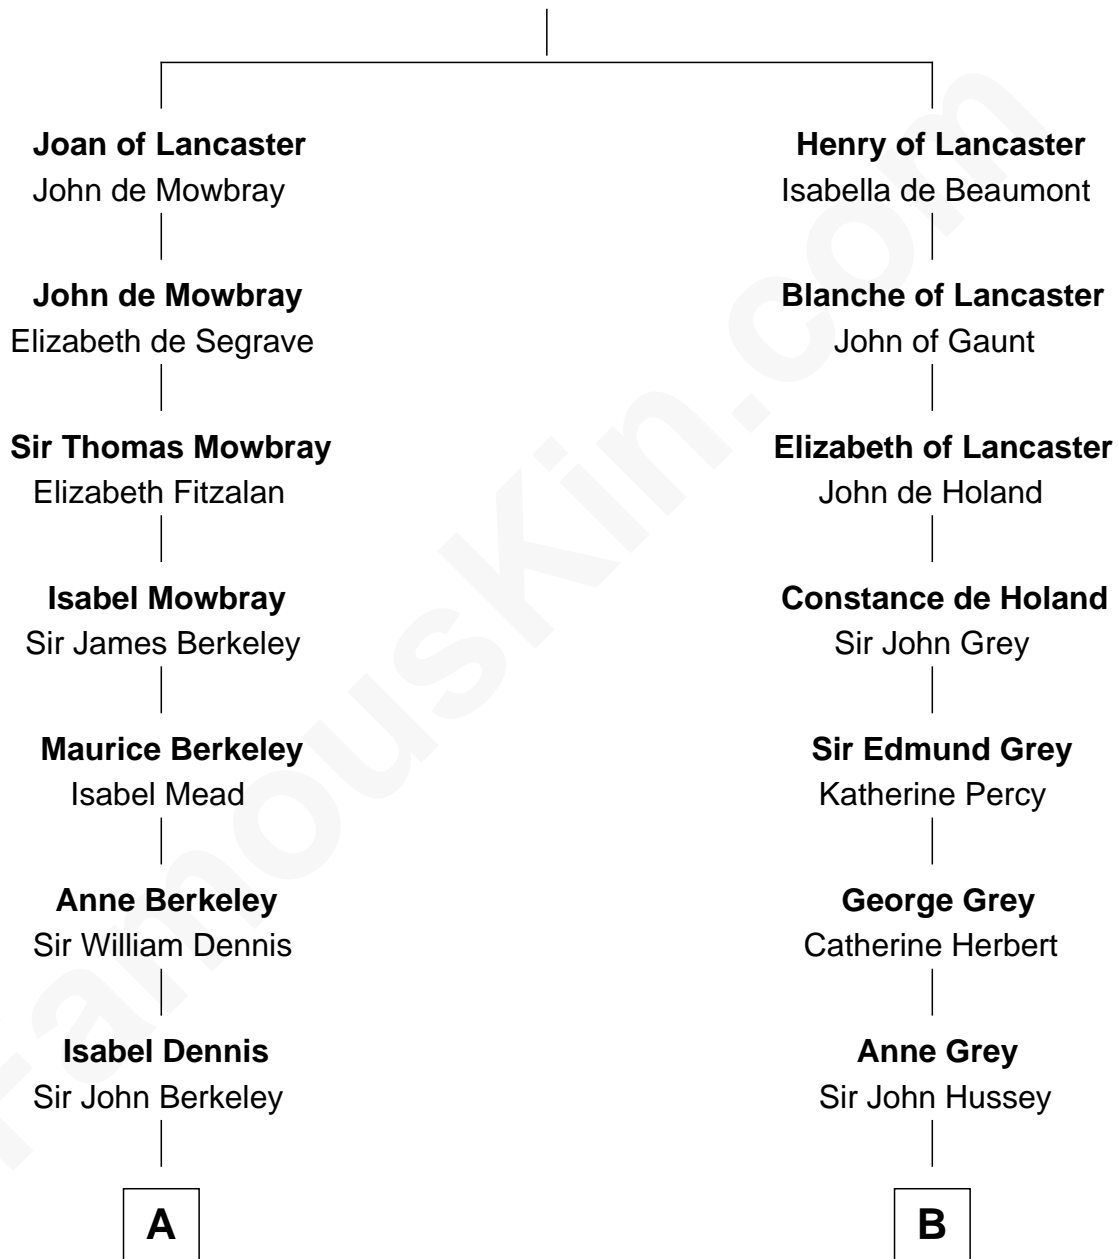

FamousKin.com

Relationship Chart of General Douglas MacArthur

U.S. Army - World War II

13th cousin 5 times removed of

George Clinton

4th U.S. Vice President

Henry Plantagenet

Maud de Chaworth

C

Gen. Arthur MacArthur
Mary Pinckney Hardy

General Douglas MacArthur
U.S. Army - World War II

FamousKin.com