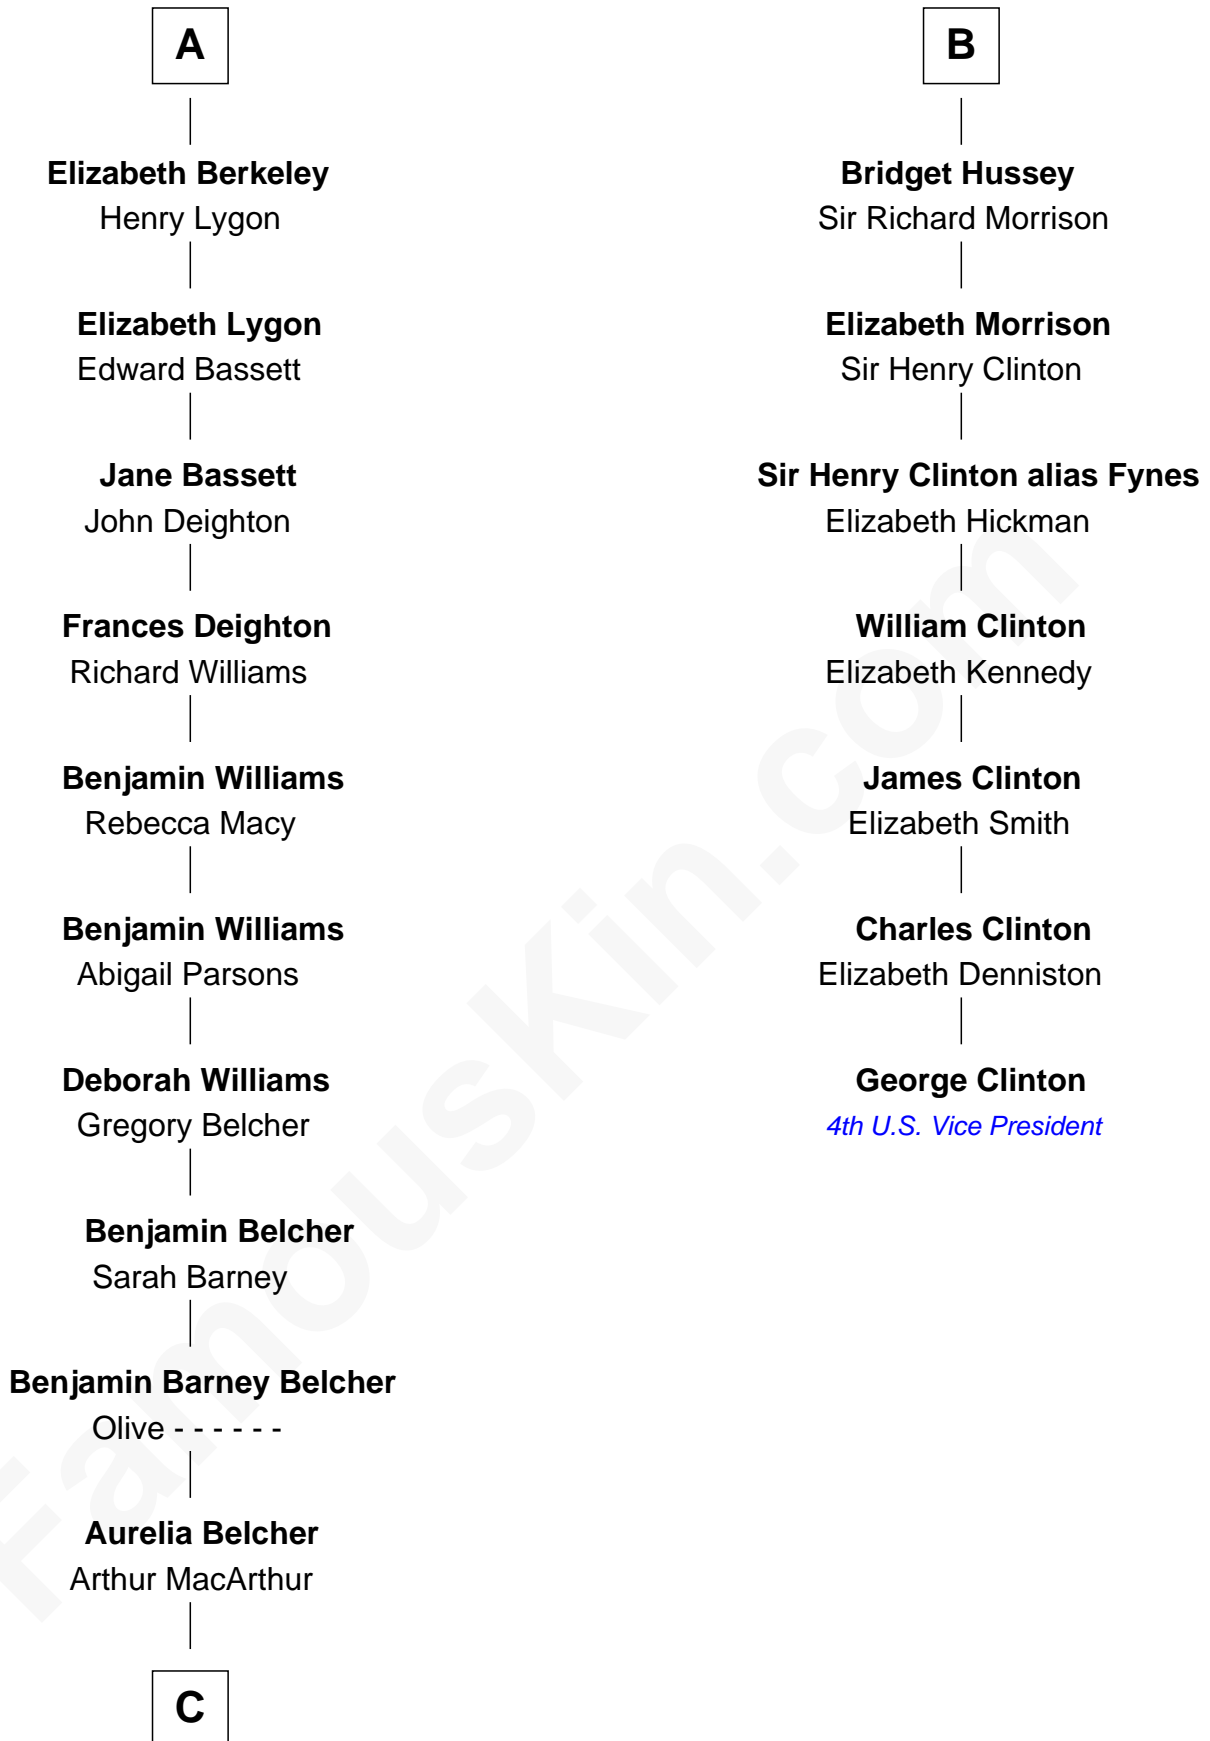

FamousKin.com

Relationship Chart of General Douglas MacArthur

U.S. Army - World War II

13th cousin 5 times removed of

George Clinton

4th U.S. Vice President

Henry Plantagenet

Maud de Chaworth