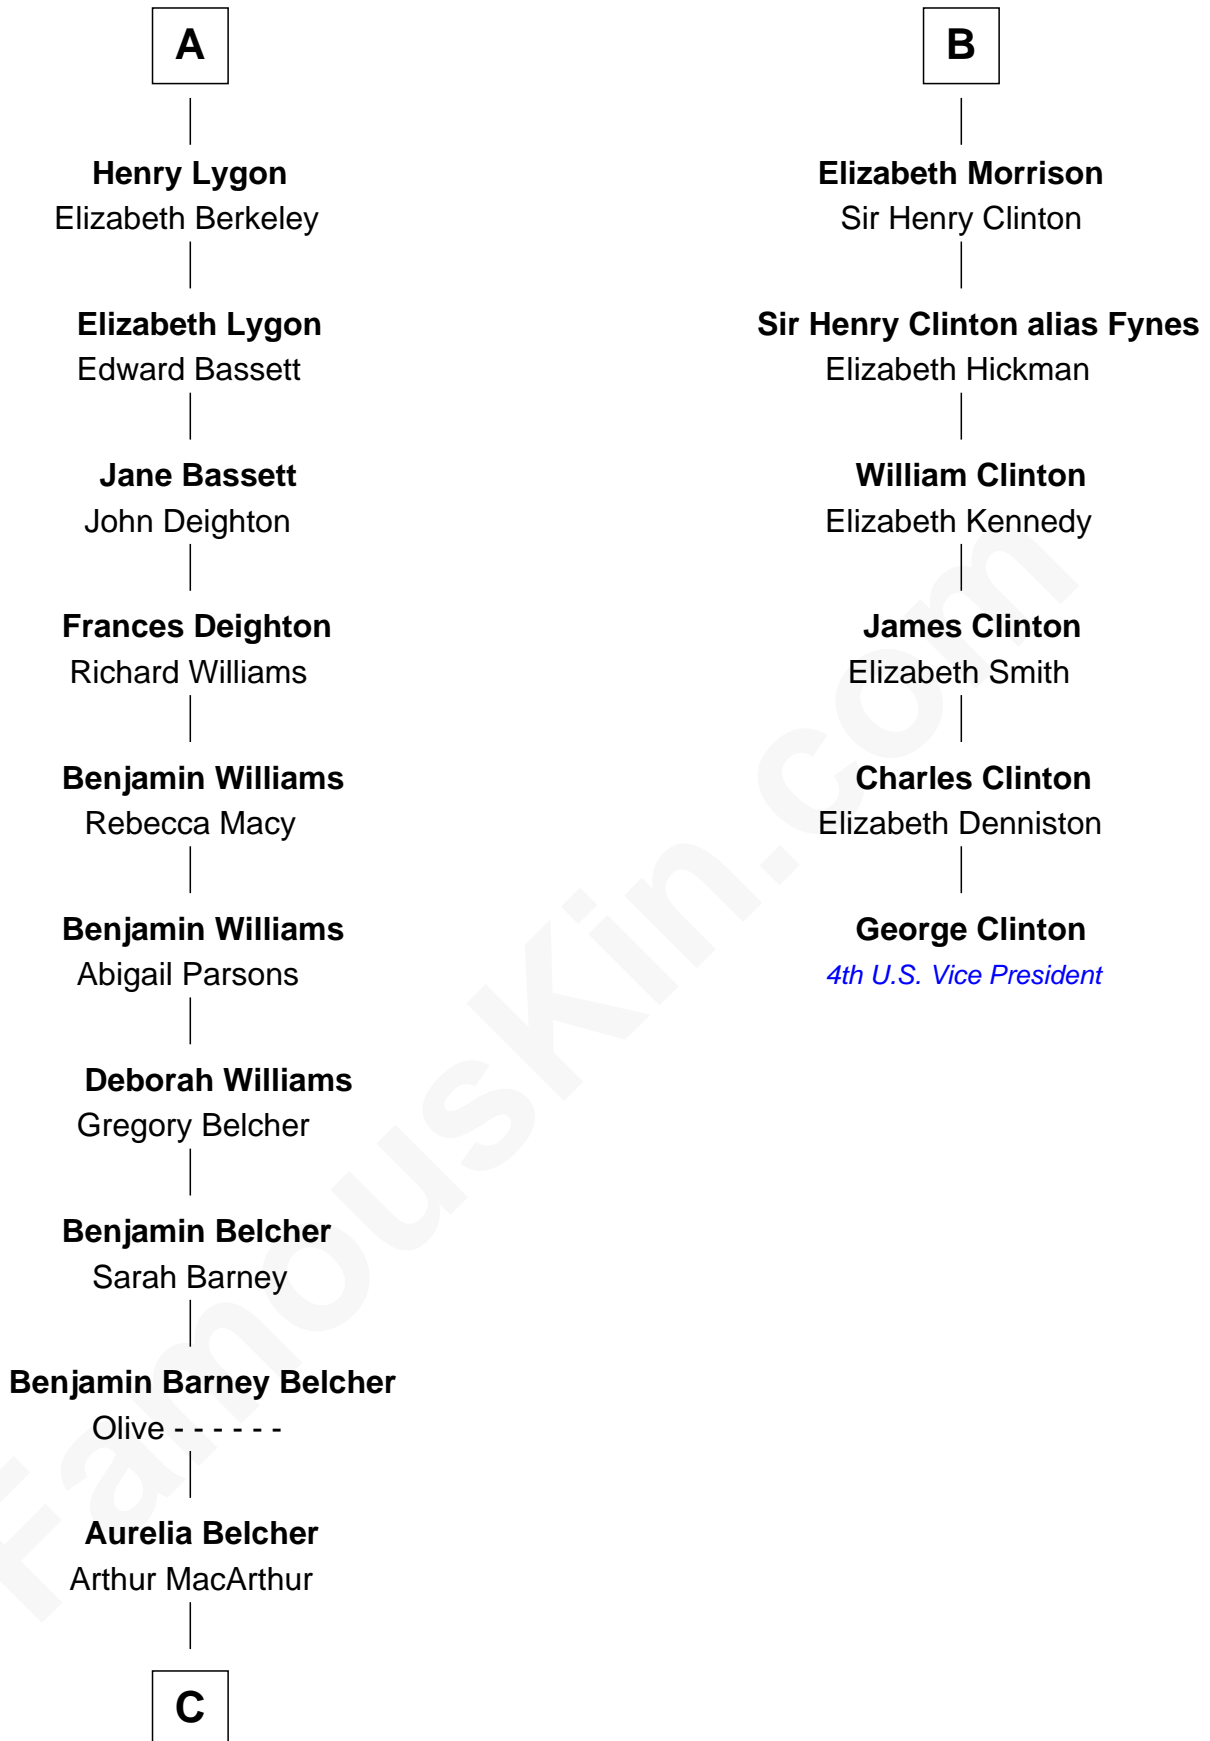

FamousKin.com

Relationship Chart of General Douglas MacArthur

U.S. Army - World War II

12th cousin 6 times removed of

George Clinton

4th U.S. Vice President

C

Gen. Arthur MacArthur
Mary Pinckney Hardy

General Douglas MacArthur
U.S. Army - World War II

FamousKin.com