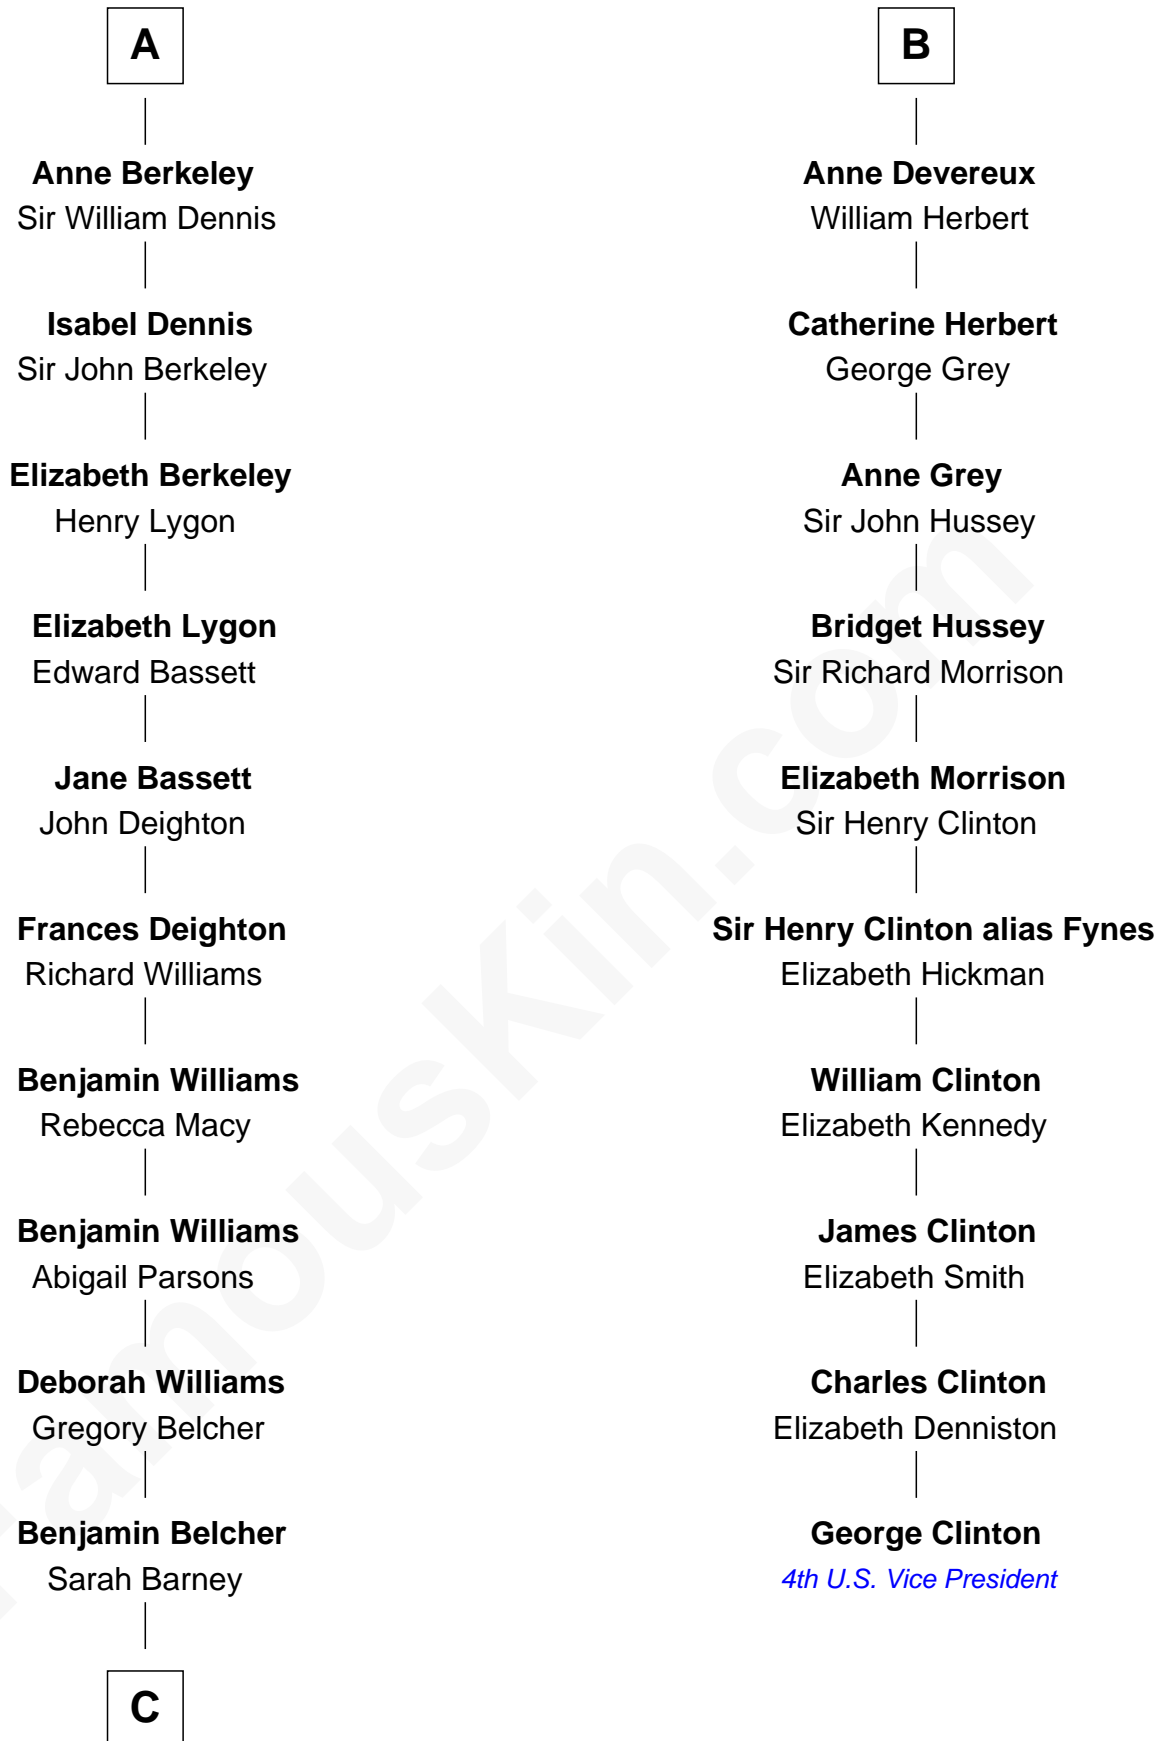

FamousKin.com
Relationship Chart of
General Douglas MacArthur

U.S. Army - World War II

16th cousin 4 times removed of

George Clinton

4th U.S. Vice President

Sir Humphrey de Bohun

Eleanor de Braiose

FamousKin.com