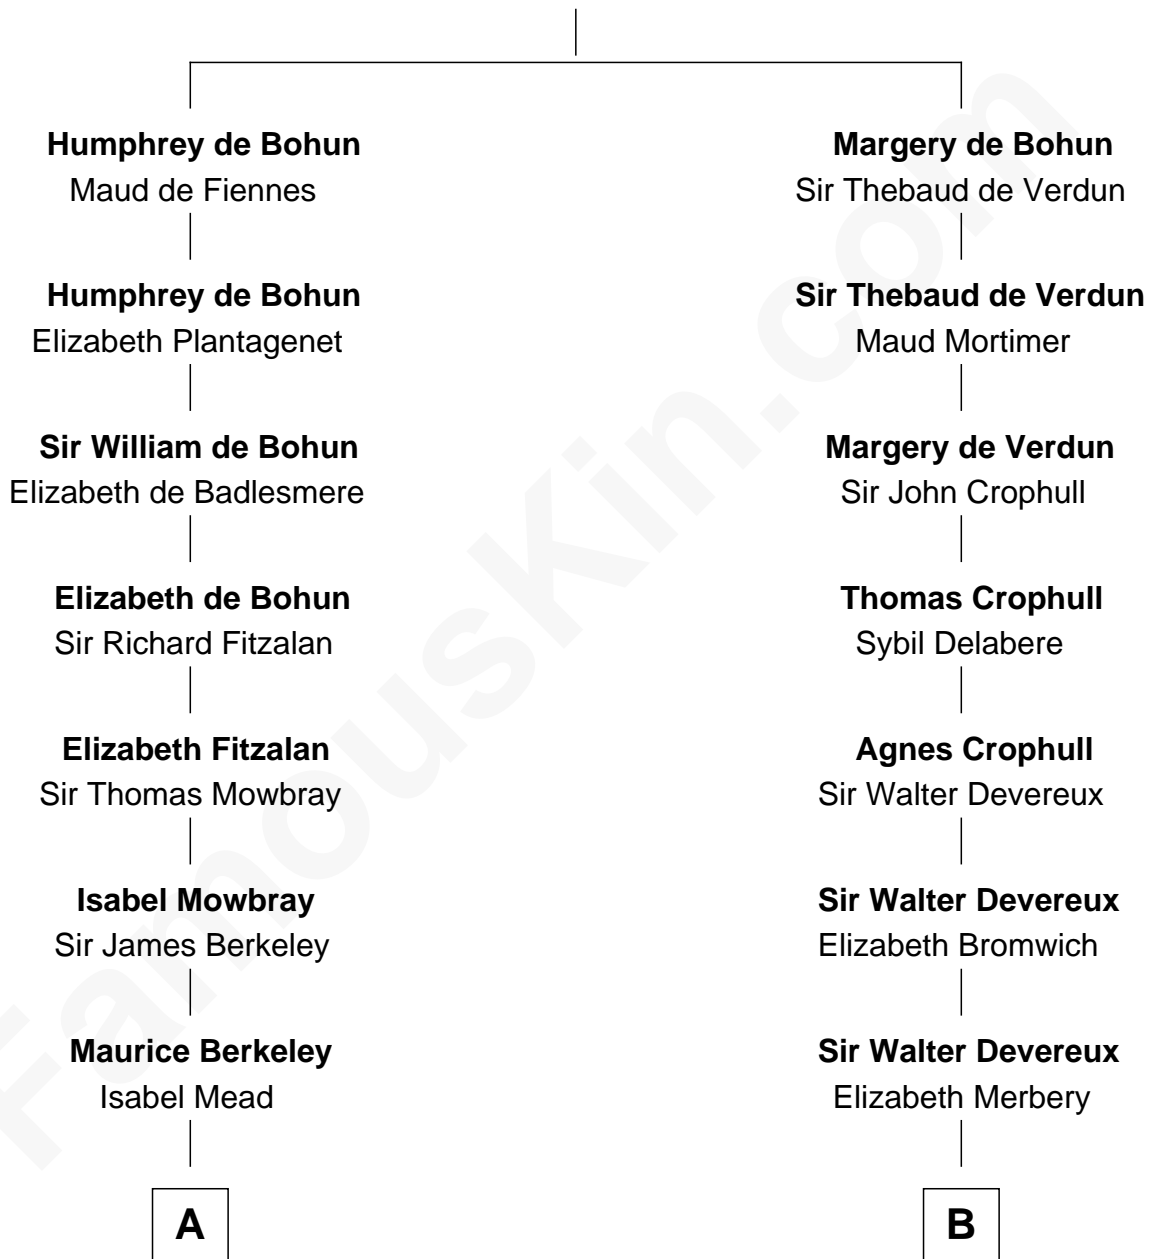

FamousKin.com
Relationship Chart of
General Douglas MacArthur

U.S. Army - World War II

16th cousin 4 times removed of

George Clinton

4th U.S. Vice President

Sir Humphrey de Bohun

Eleanor de Braiose

FamousKin.com