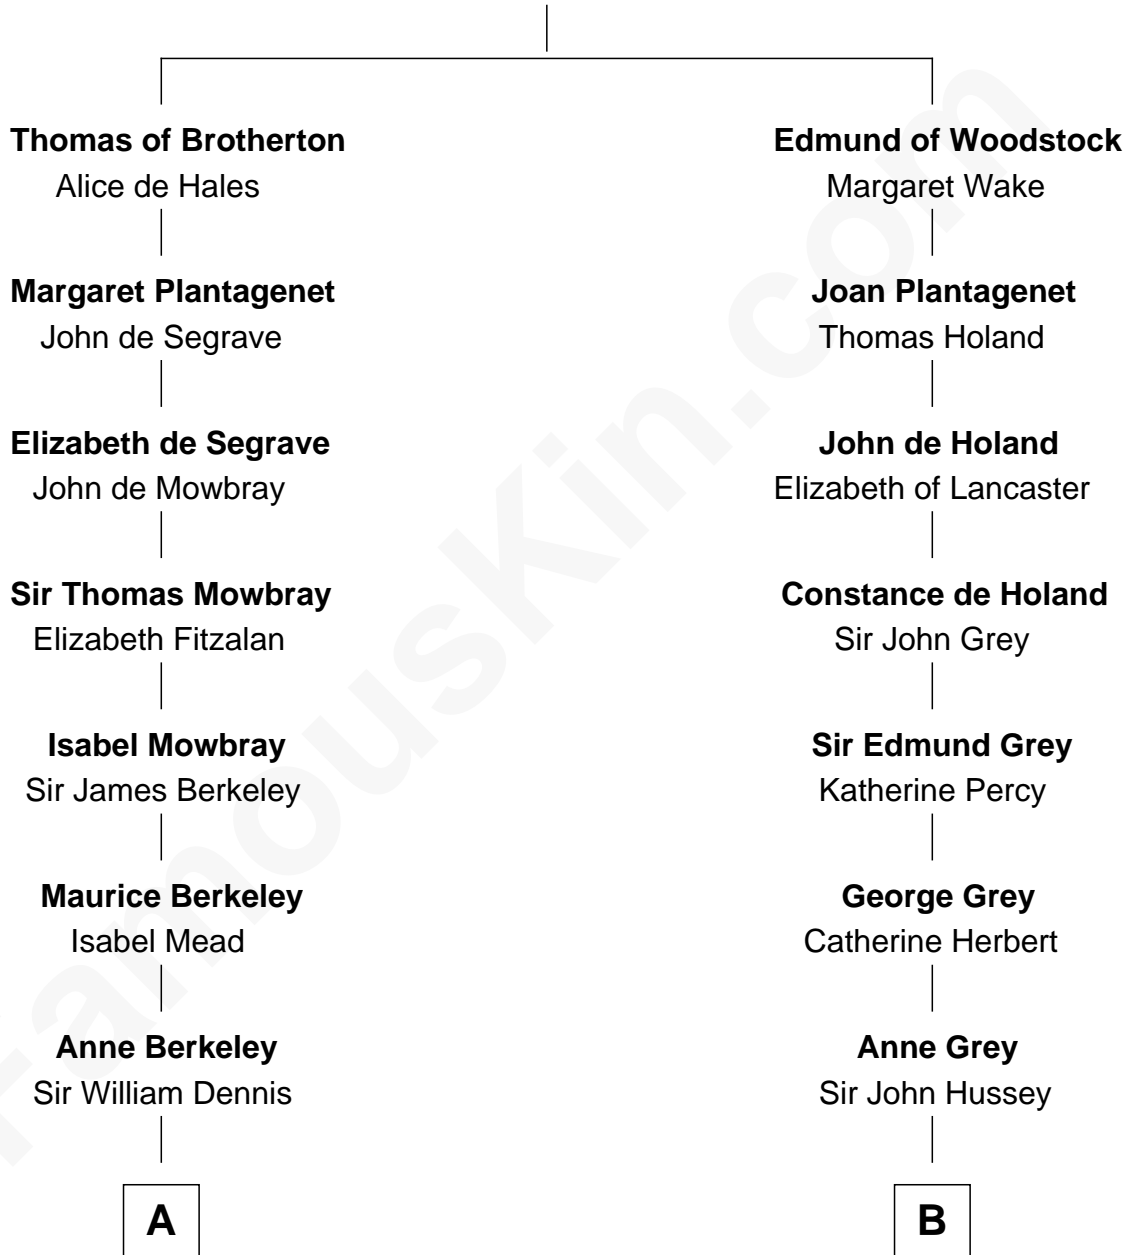

FamousKin.com

Relationship Chart of General Douglas MacArthur

U.S. Army - World War II

13th cousin 6 times removed of

George Clinton

4th U.S. Vice President

Margaret of France
Edward I, King of England

C

—
Aurelia Belcher
Arthur MacArthur

—
Gen. Arthur MacArthur
Mary Pinckney Hardy

—
General Douglas MacArthur
U.S. Army - World War II

FamousKin.com