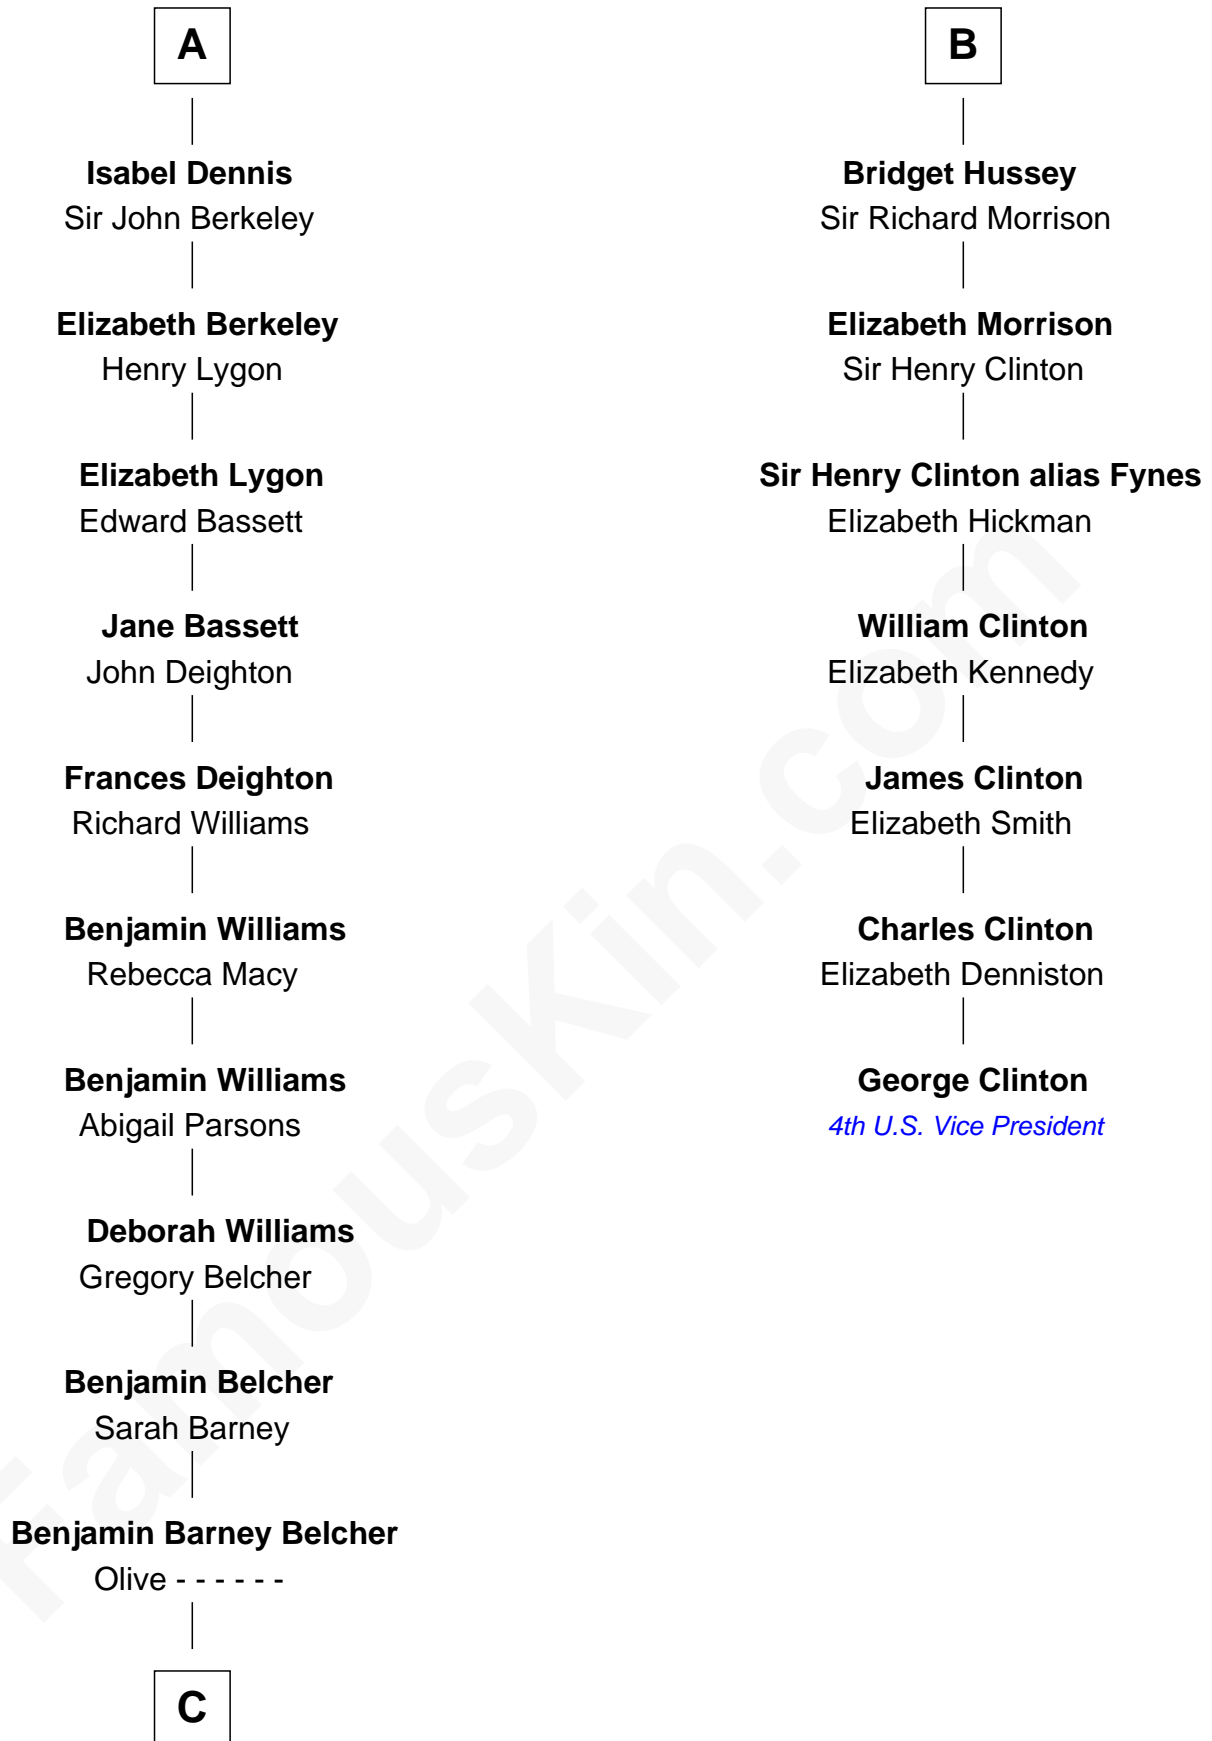

FamousKin.com

Relationship Chart of General Douglas MacArthur

U.S. Army - World War II

13th cousin 6 times removed of

George Clinton

4th U.S. Vice President

Margaret of France
Edward I, King of England

C

—
Aurelia Belcher
Arthur MacArthur

—
Gen. Arthur MacArthur
Mary Pinckney Hardy

—
General Douglas MacArthur
U.S. Army - World War II

FamousKin.com