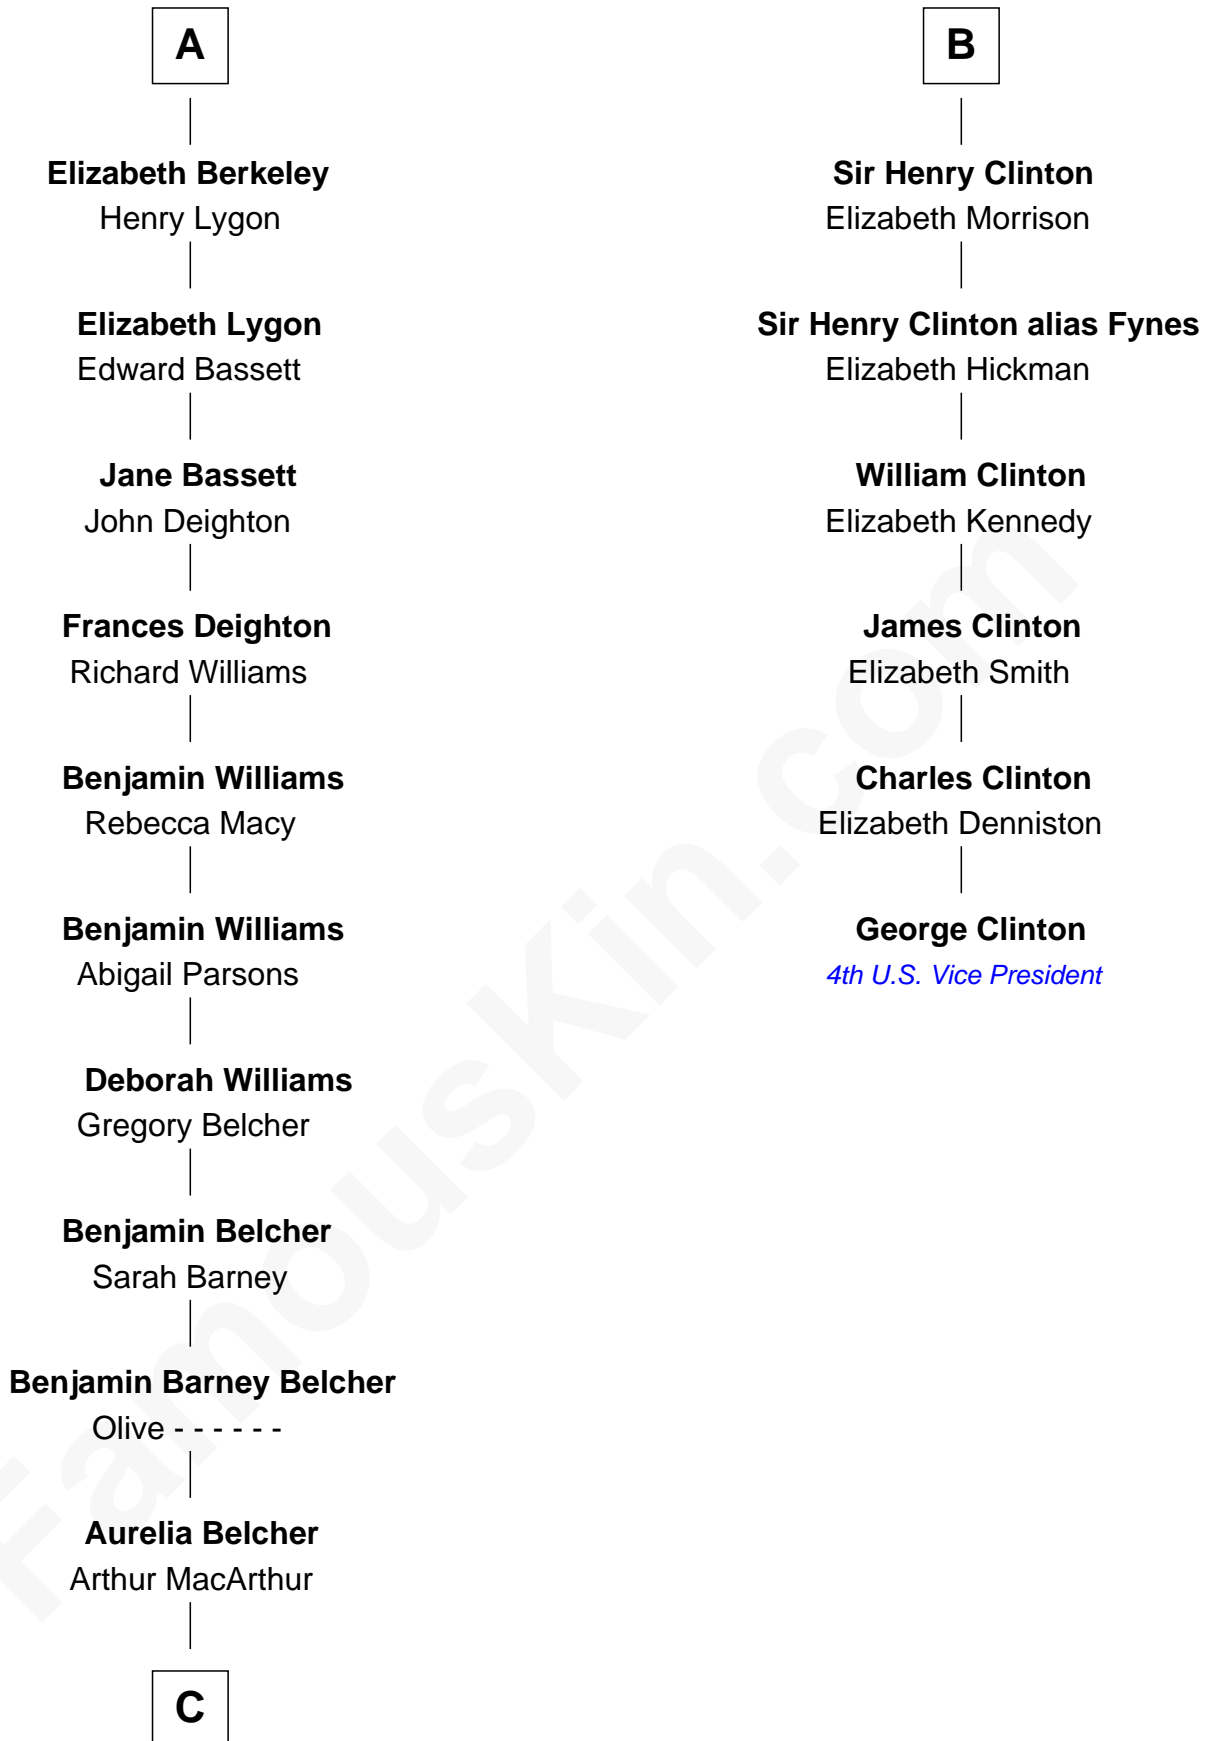

FamousKin.com

Relationship Chart of General Douglas MacArthur

U.S. Army - World War II

12th cousin 6 times removed of

George Clinton

4th U.S. Vice President

Sir Maurice de Berkeley

Eve la Zouche

Katherine de Clyvedon

Sir John Berkeley

Elizabeth Betteshorne

Elizabeth Berkeley

Sir John Sutton

Sir John Sutton Dudley

Elizabeth Bramshot

Edmund Dudley

Elizabeth Grey

Elizabeth Dudley

William Stourton

Ursula Stourton

Sir Edward Clinton

B

C

Gen. Arthur MacArthur