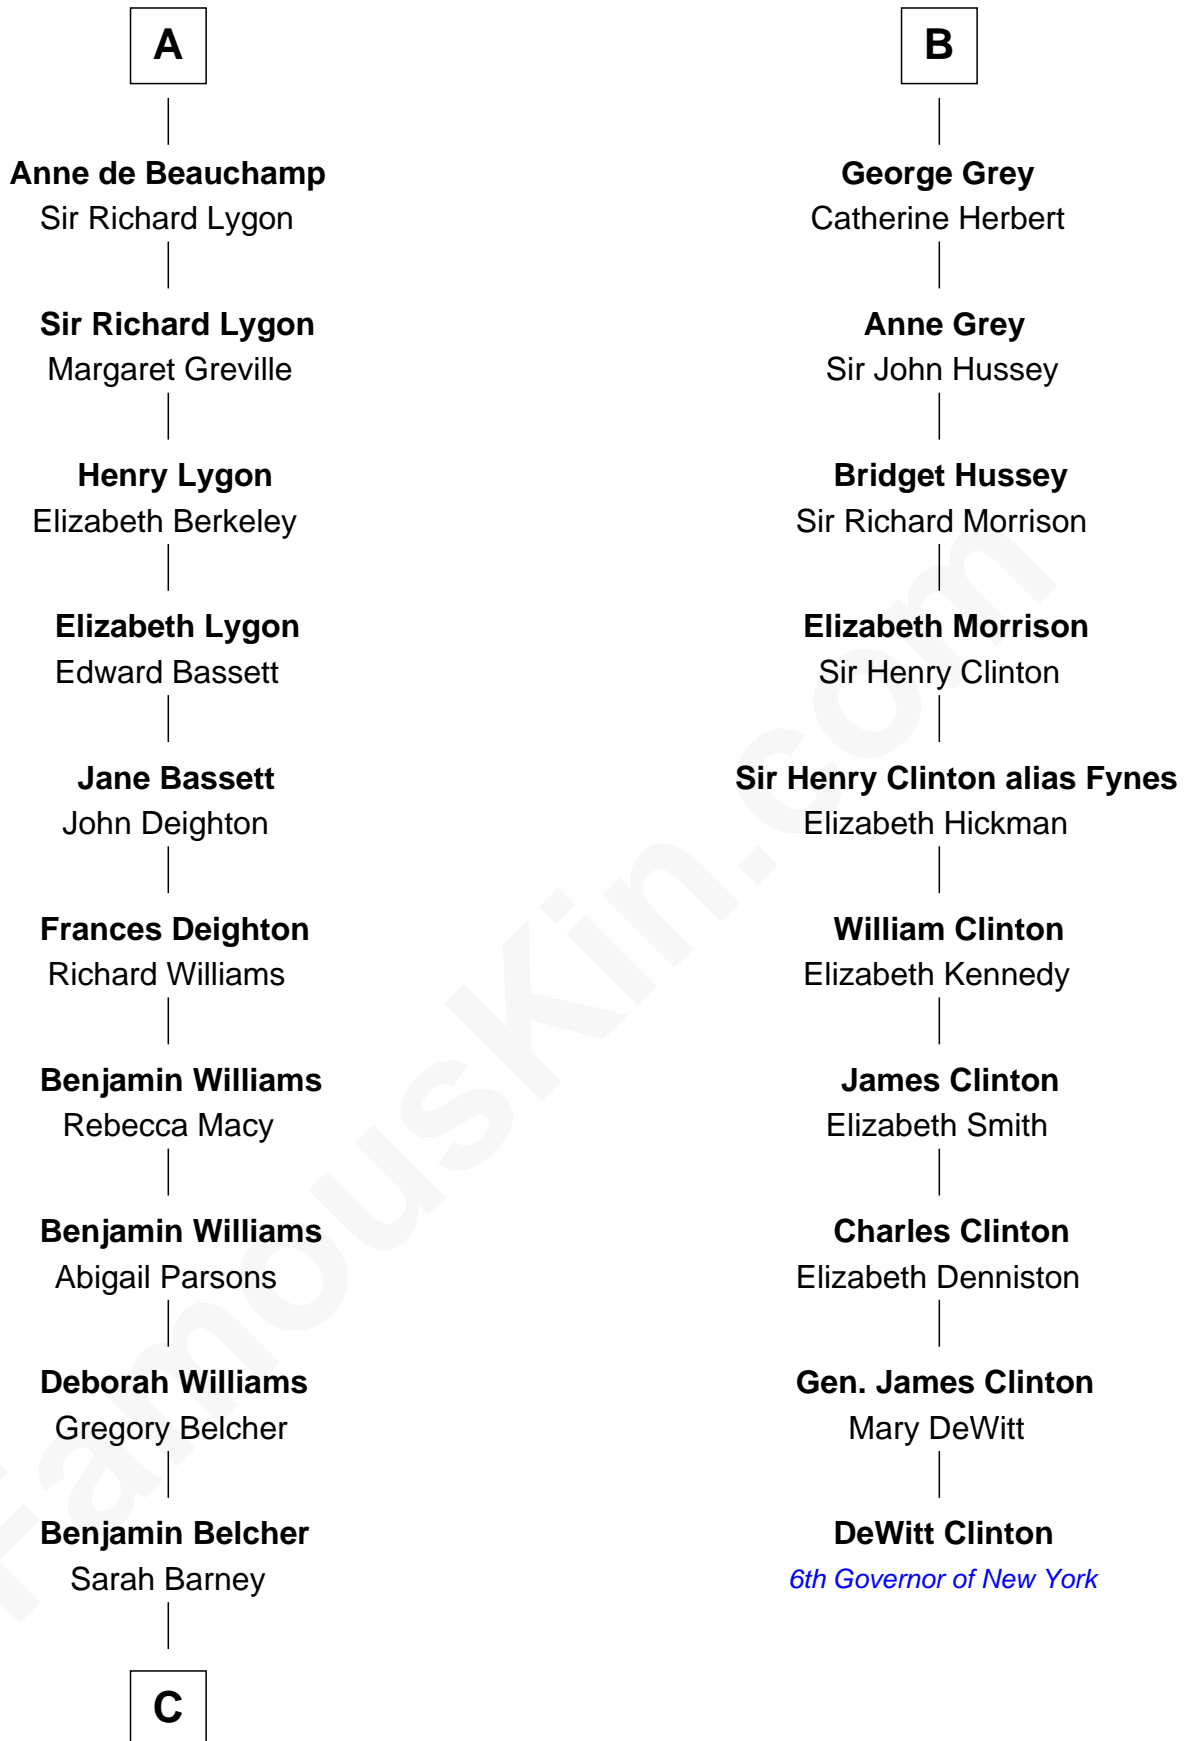

FamousKin.com
Relationship Chart of
General Douglas MacArthur
U.S. Army - World War II

16th cousin 4 times removed of

DeWitt Clinton
6th Governor of New York

Sir Humphrey de Bohun
Maud of Eu

FamousKin.com