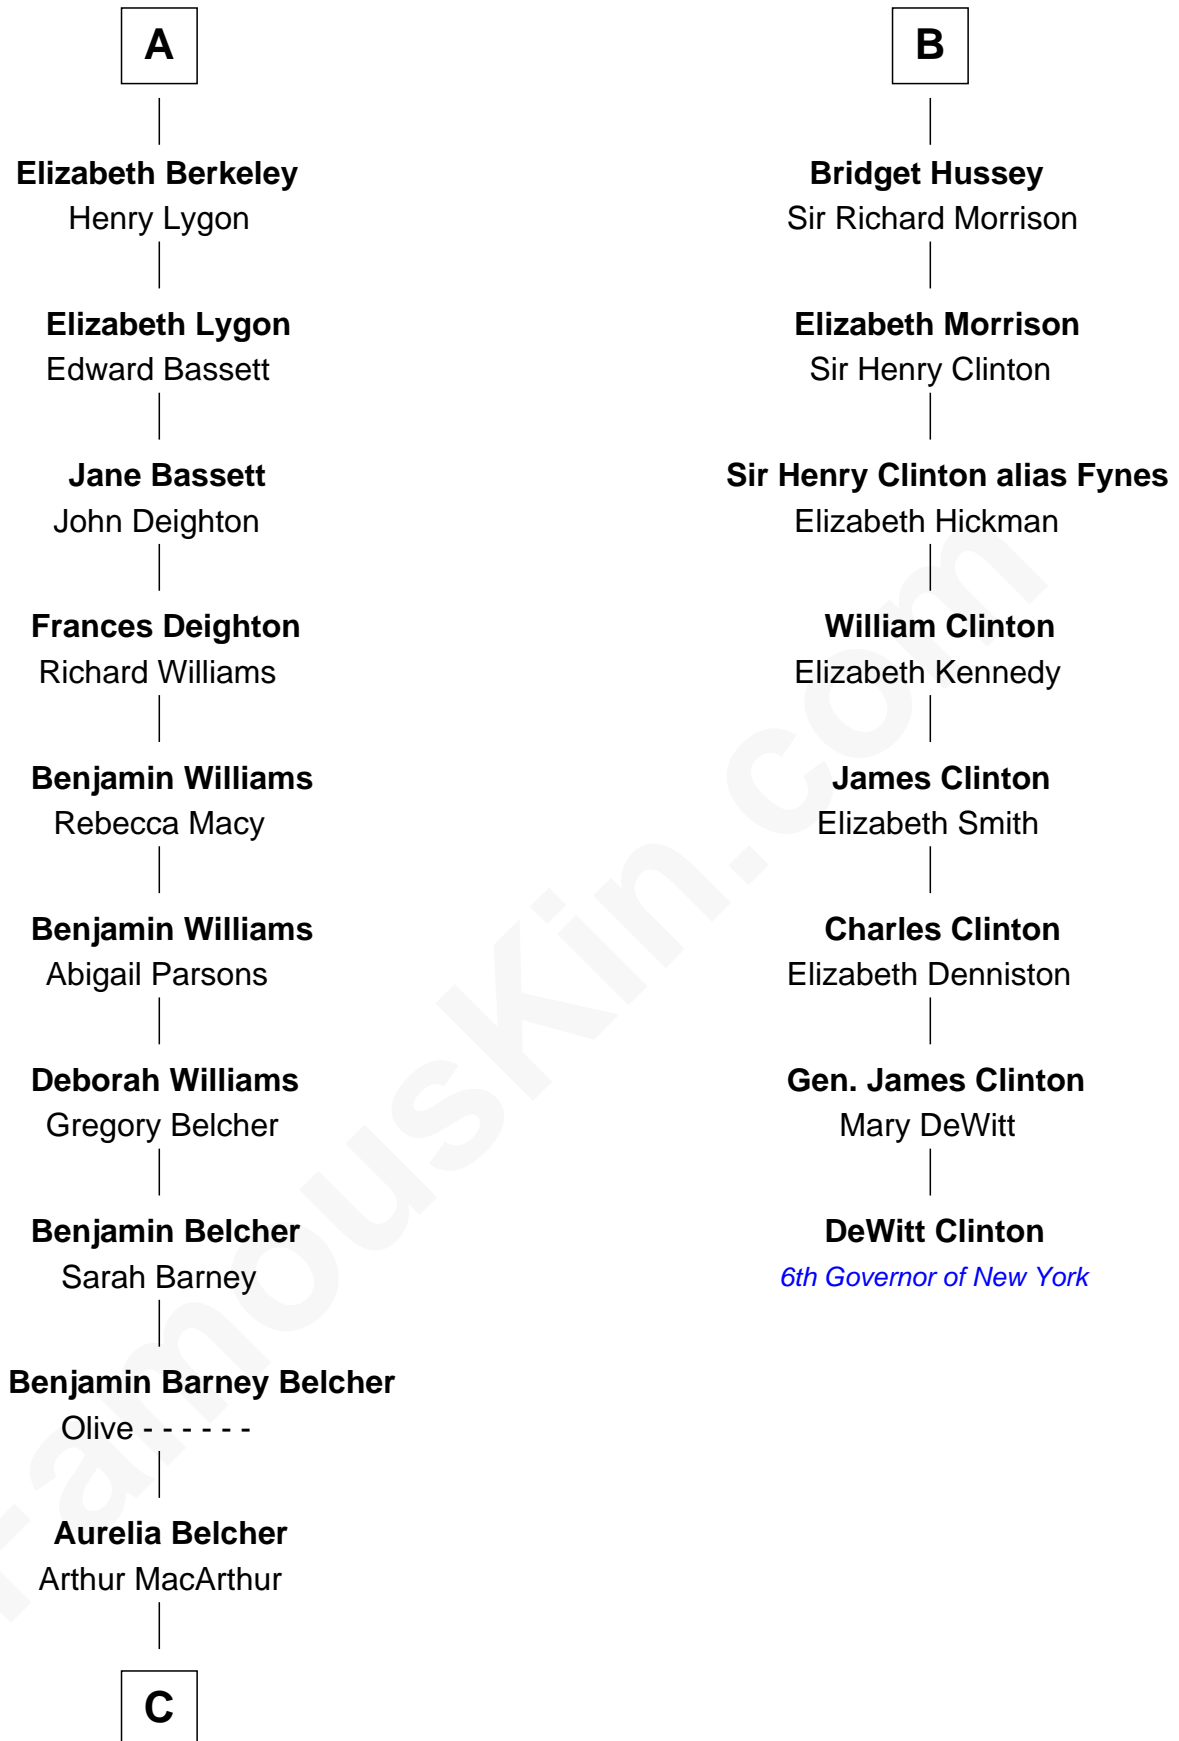

**FamousKin.com**  
**Relationship Chart of**  
**General Douglas MacArthur**  
*U.S. Army - World War II*

**14th cousin 4 times removed of**

**DeWitt Clinton**  
*6th Governor of New York*

C

Gen. Arthur MacArthur

Mary Pinckney Hardy

General Douglas MacArthur

*U.S. Army - World War II*

FamousKin.com