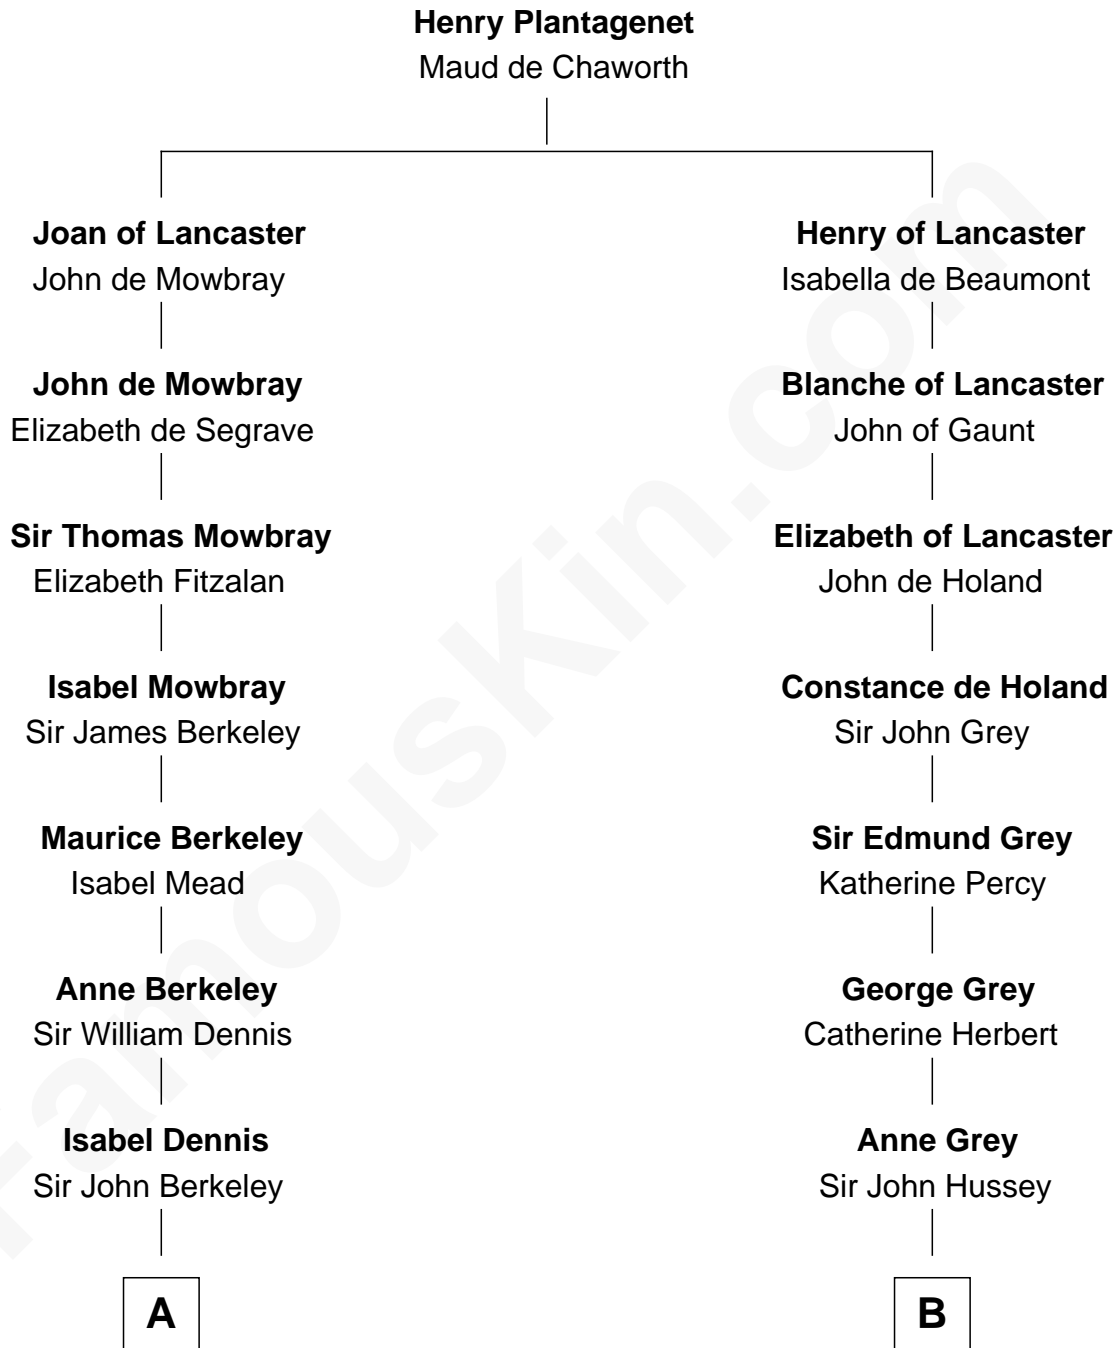

**FamousKin.com**  
**Relationship Chart of**  
**General Douglas MacArthur**  
*U.S. Army - World War II*

**14th cousin 4 times removed of**

**DeWitt Clinton**  
*6th Governor of New York*

C

Gen. Arthur MacArthur

Mary Pinckney Hardy

General Douglas MacArthur

*U.S. Army - World War II*

FamousKin.com