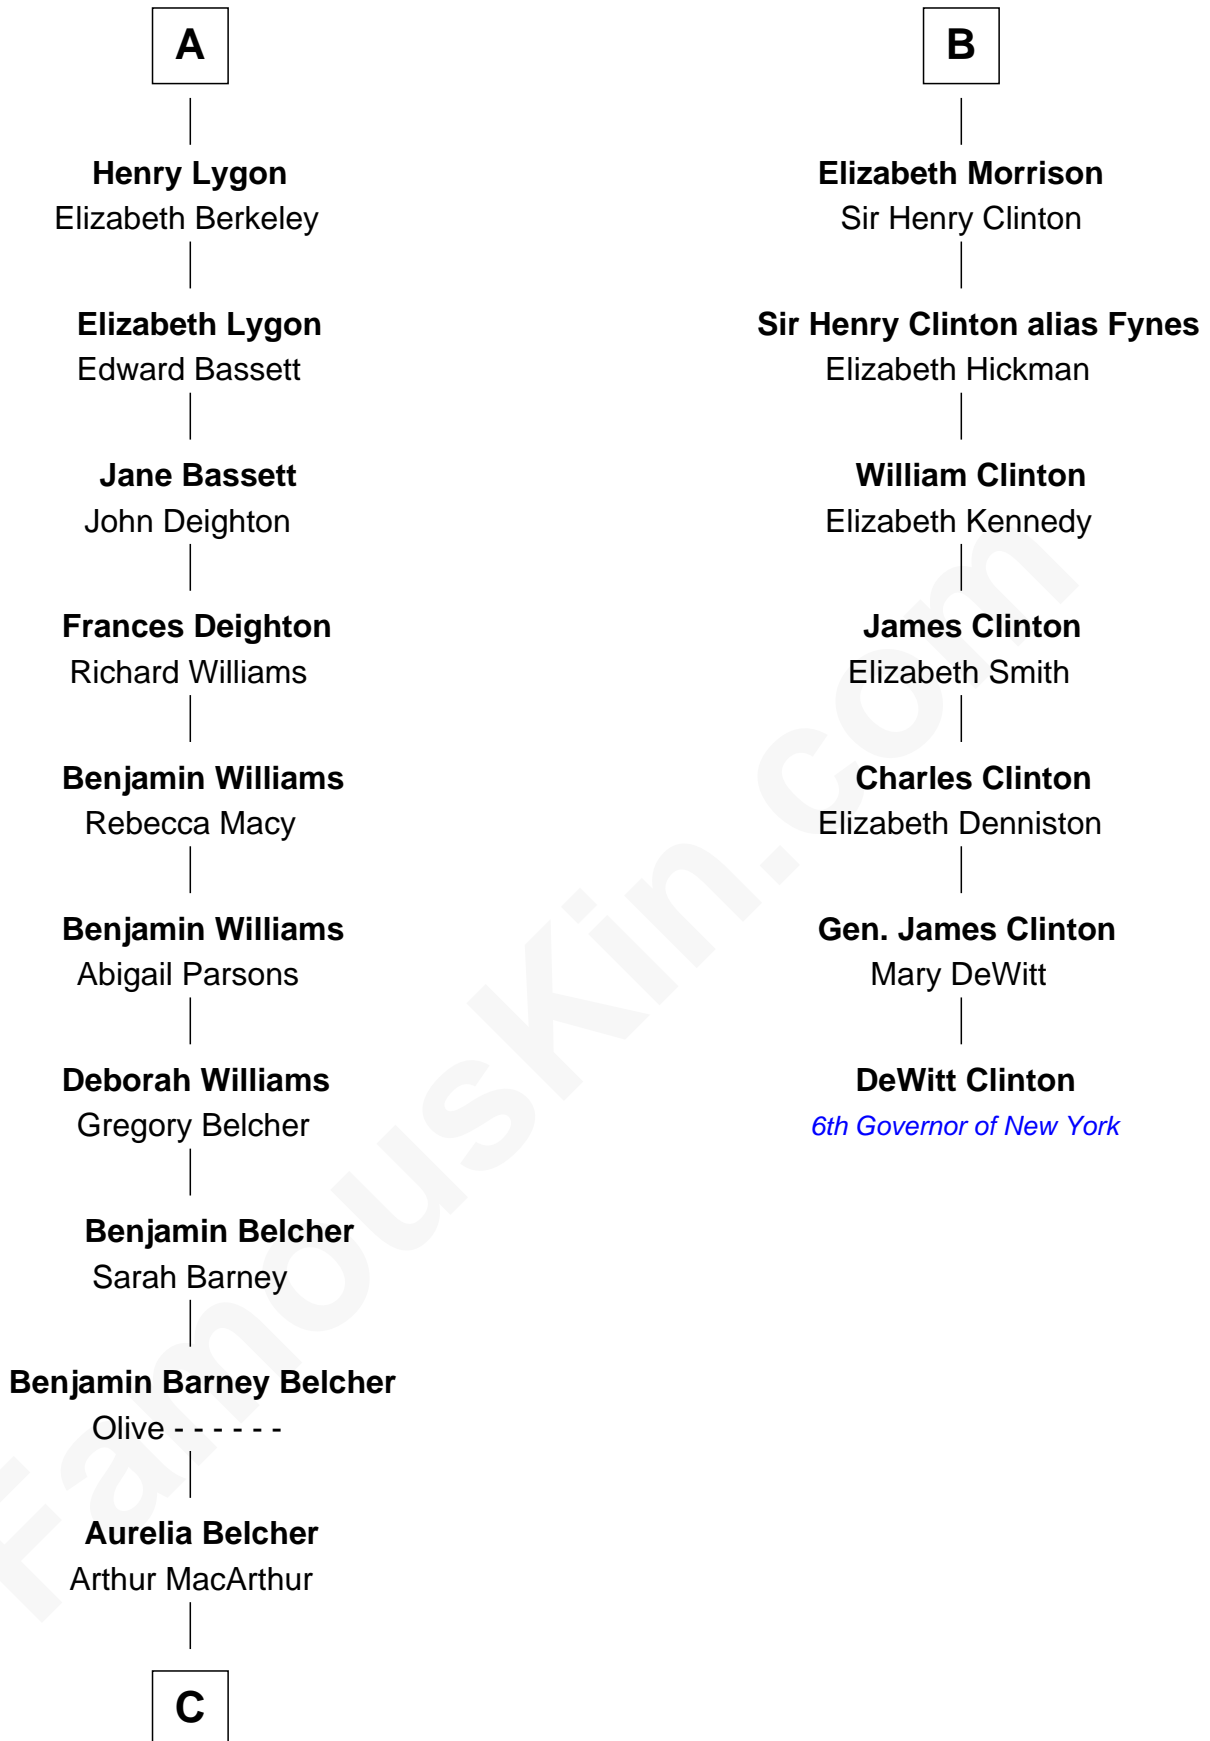

FamousKin.com
Relationship Chart of
General Douglas MacArthur

U.S. Army - World War II

13th cousin 5 times removed of

DeWitt Clinton

6th Governor of New York

C

—
Gen. Arthur MacArthur

Mary Pinckney Hardy

—
General Douglas MacArthur

U.S. Army - World War II

FamousKin.com