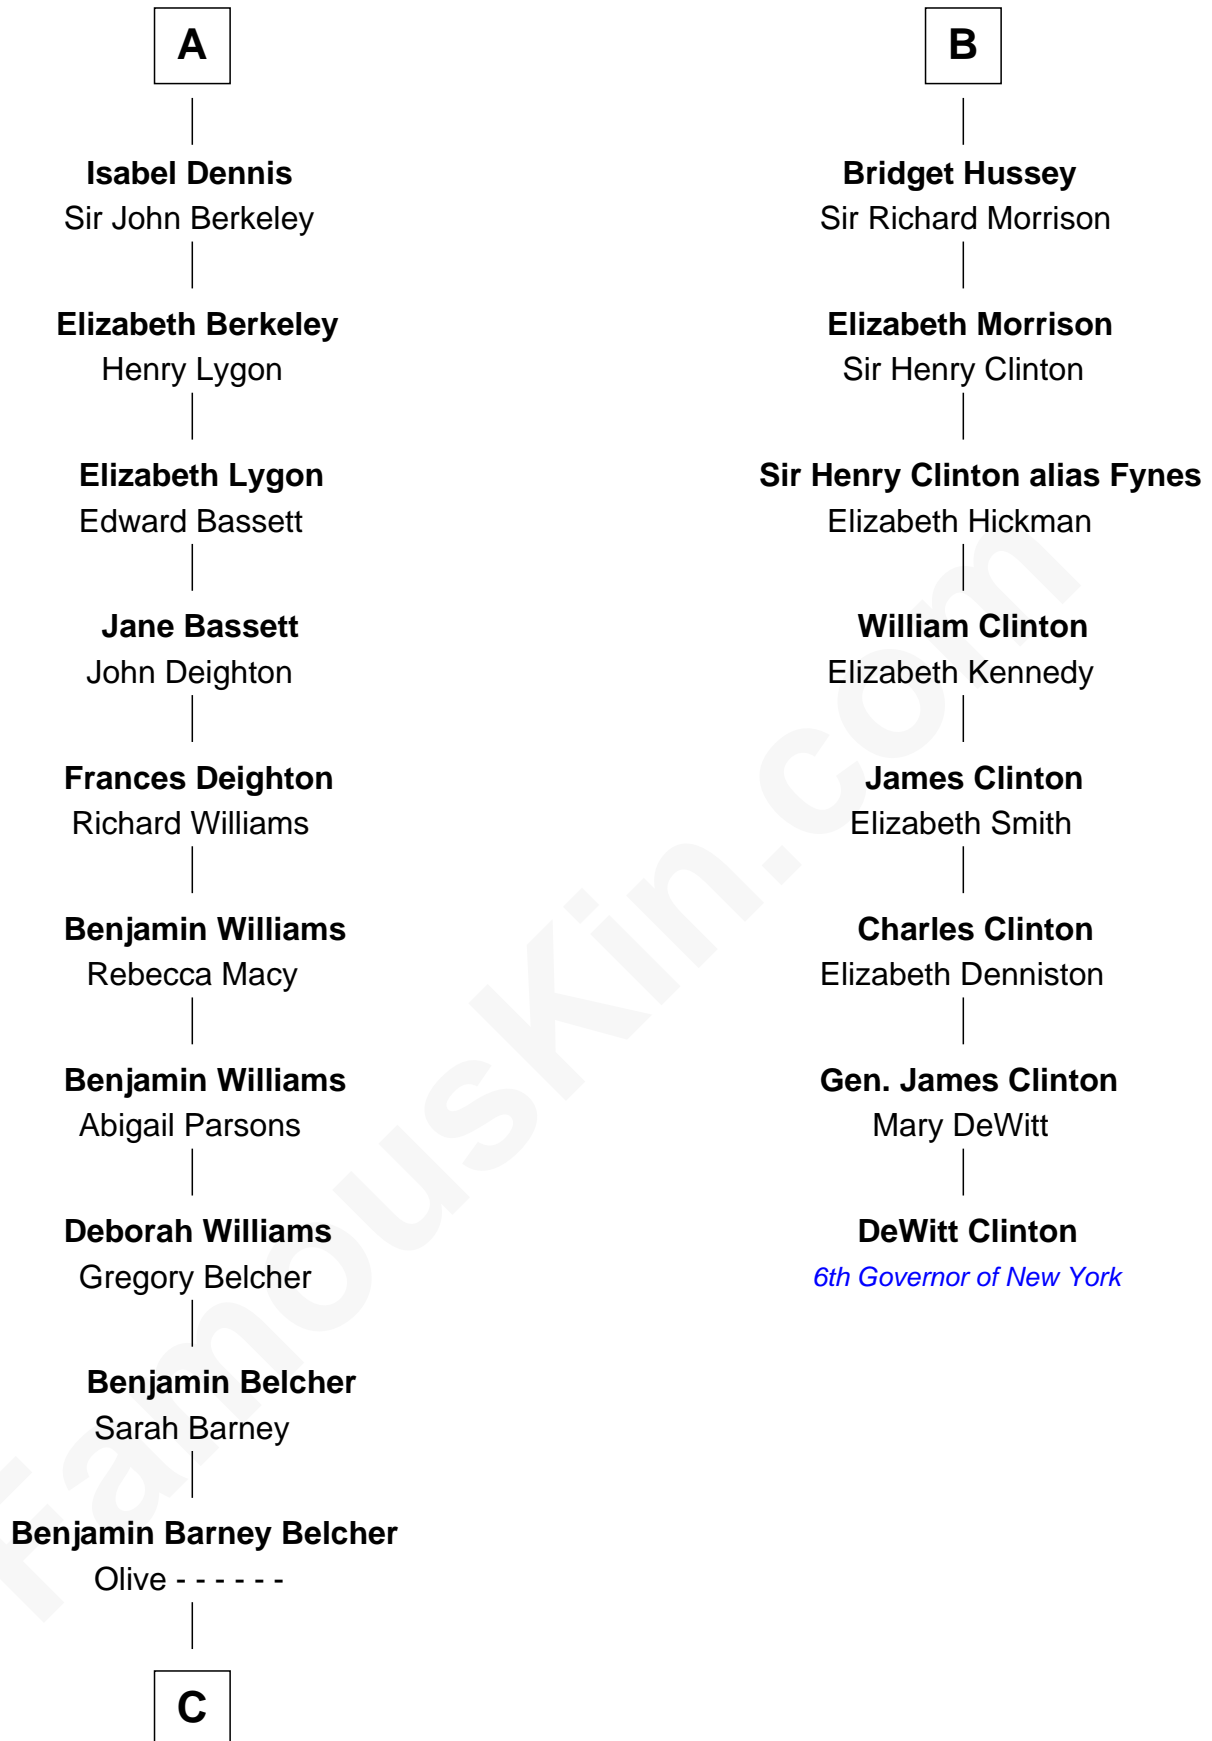

**FamousKin.com**  
**Relationship Chart of**  
**General Douglas MacArthur**

*U.S. Army - World War II*

**14th cousin 5 times removed of**

**DeWitt Clinton**

*6th Governor of New York*

**Margaret of France**  
 Edward I, King of England

**Isabel Mowbray**

Sir James Berkeley

**Maurice Berkeley**

Isabel Mead

**Anne Berkeley**

Sir William Dennis

**A**

**Edmund of Woodstock**

Margaret Wake

**Joan Plantagenet**

Thomas Holand

**John de Holand**

Elizabeth of Lancaster

**Constance de Holand**

Sir John Grey

**Sir Edmund Grey**

Katherine Percy

**George Grey**

Catherine Herbert

**Anne Grey**

Sir John Hussey

**B**

**C**

—  
**Aurelia Belcher**  
Arthur MacArthur