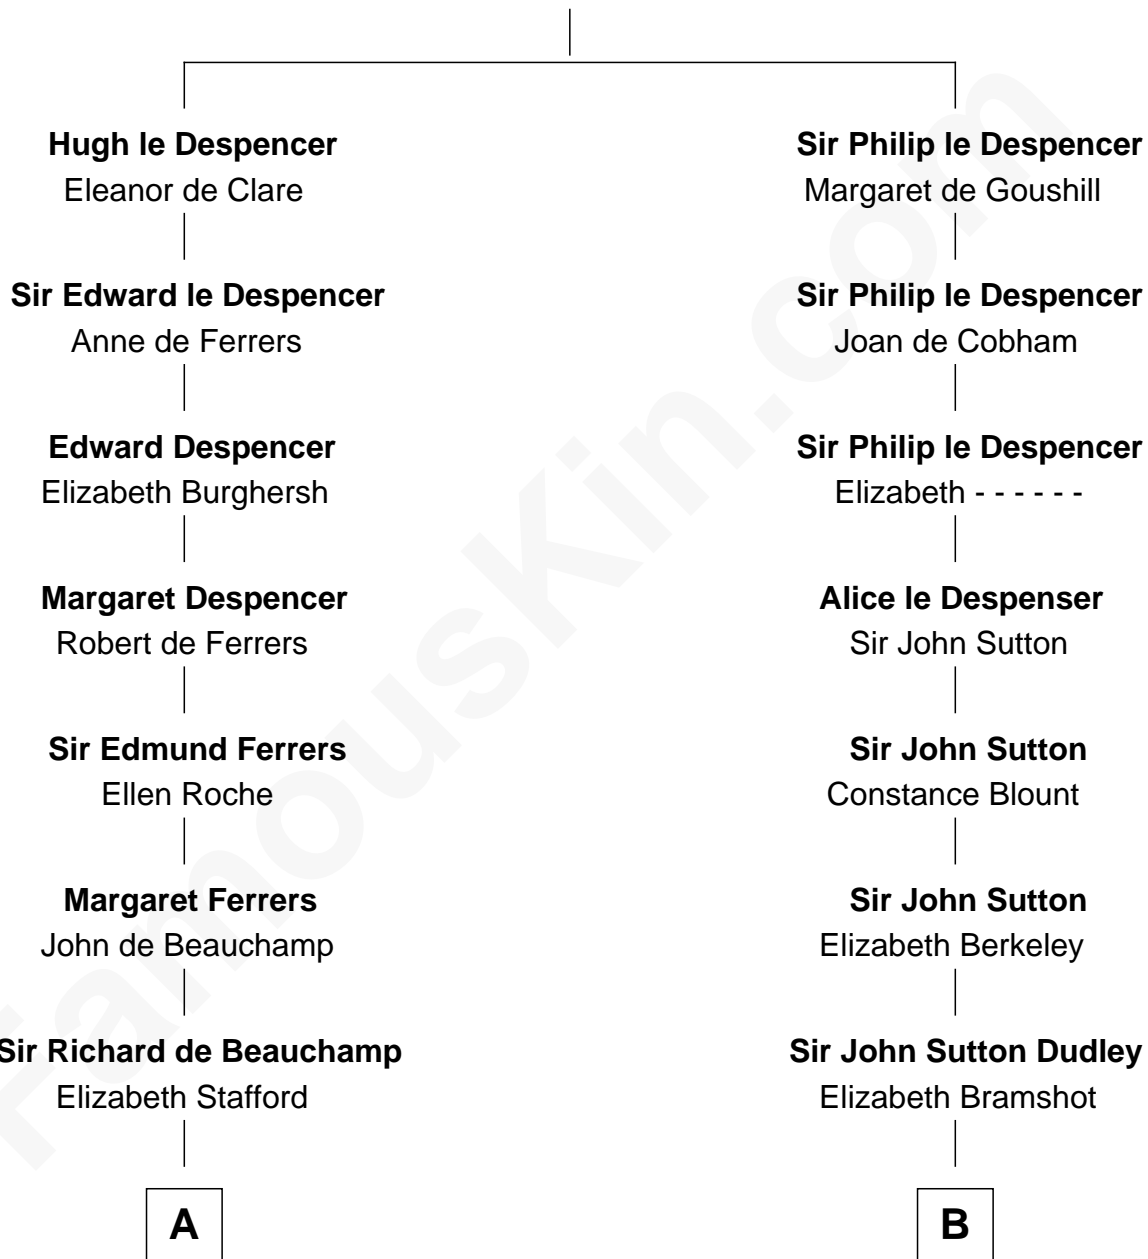

FamousKin.com

Relationship Chart of General Douglas MacArthur

U.S. Army - World War II

16th cousin 4 times removed of

DeWitt Clinton

6th Governor of New York

Sir Hugh le Despencer

Isabella de Beauchamp

FamousKin.com