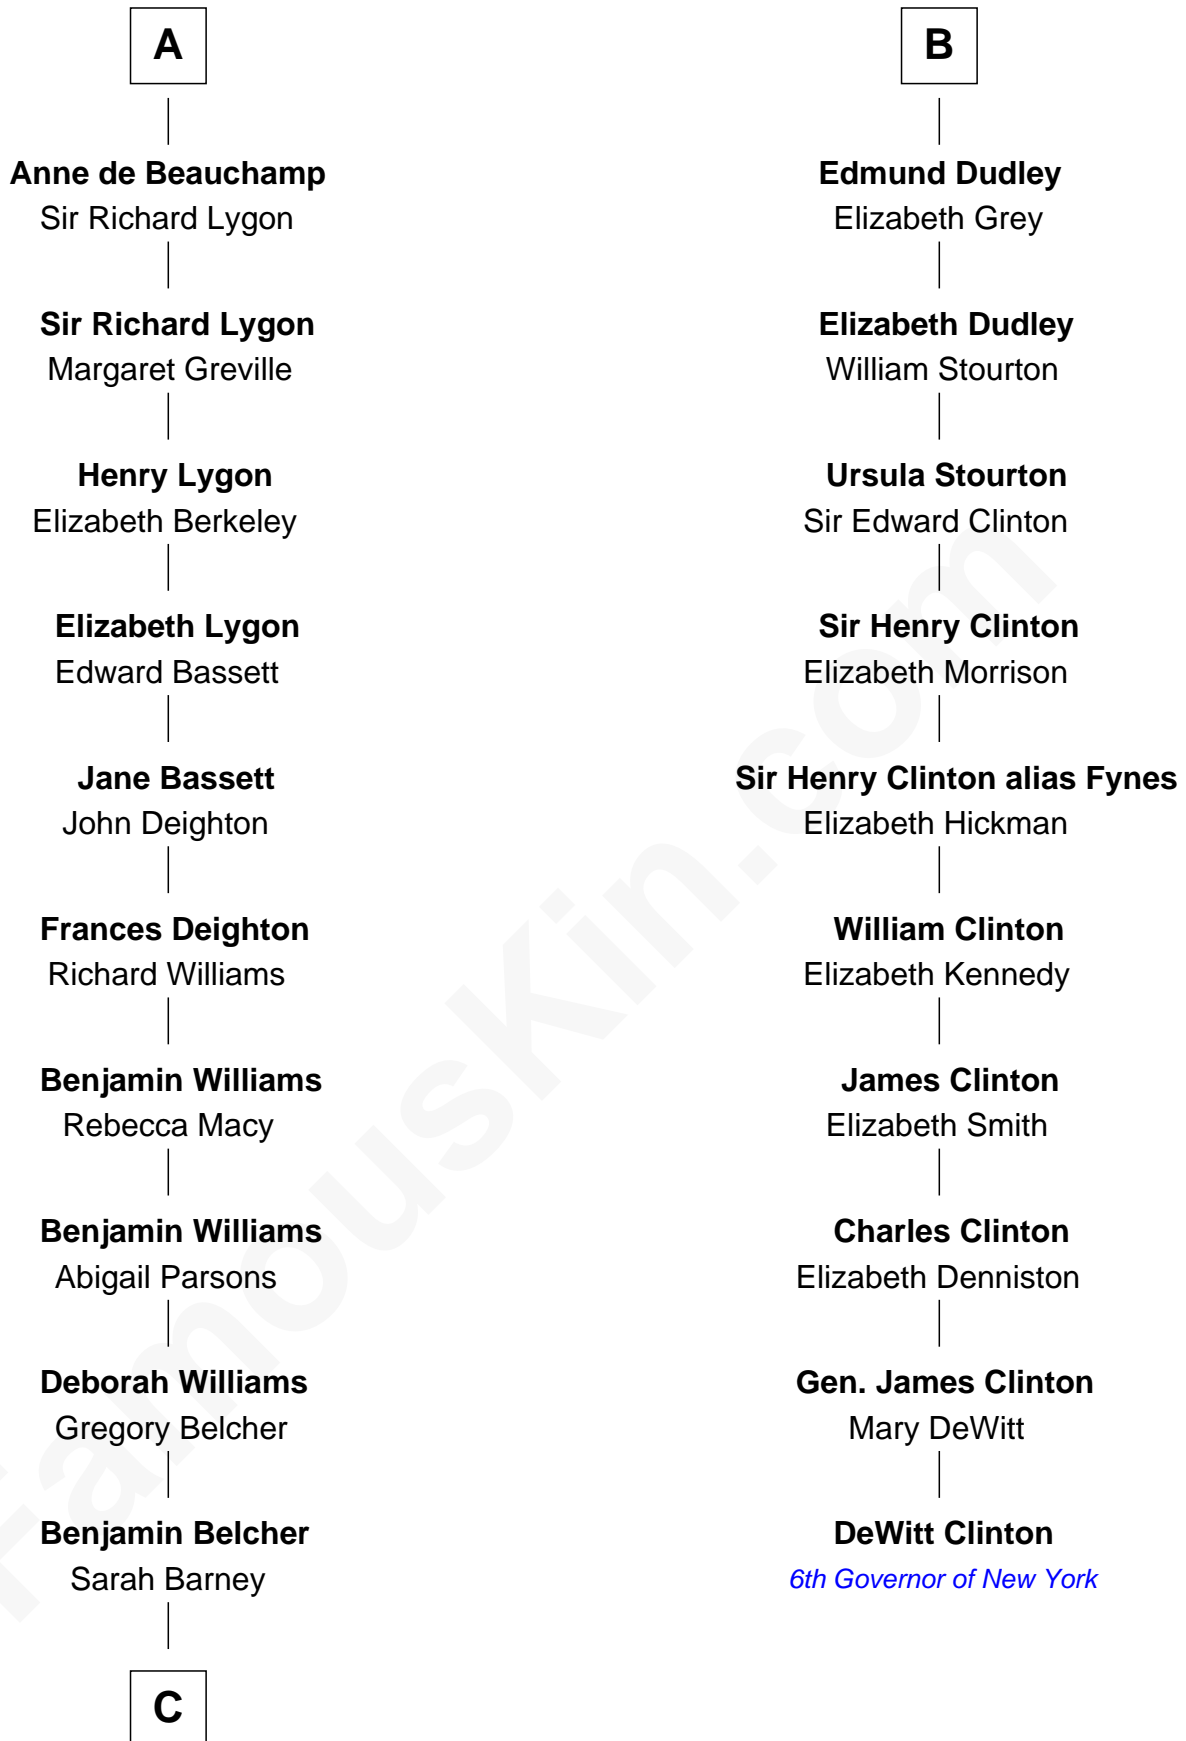

FamousKin.com

Relationship Chart of General Douglas MacArthur

U.S. Army - World War II

16th cousin 4 times removed of

DeWitt Clinton

6th Governor of New York

Sir Hugh le Despencer

Isabella de Beauchamp

FamousKin.com