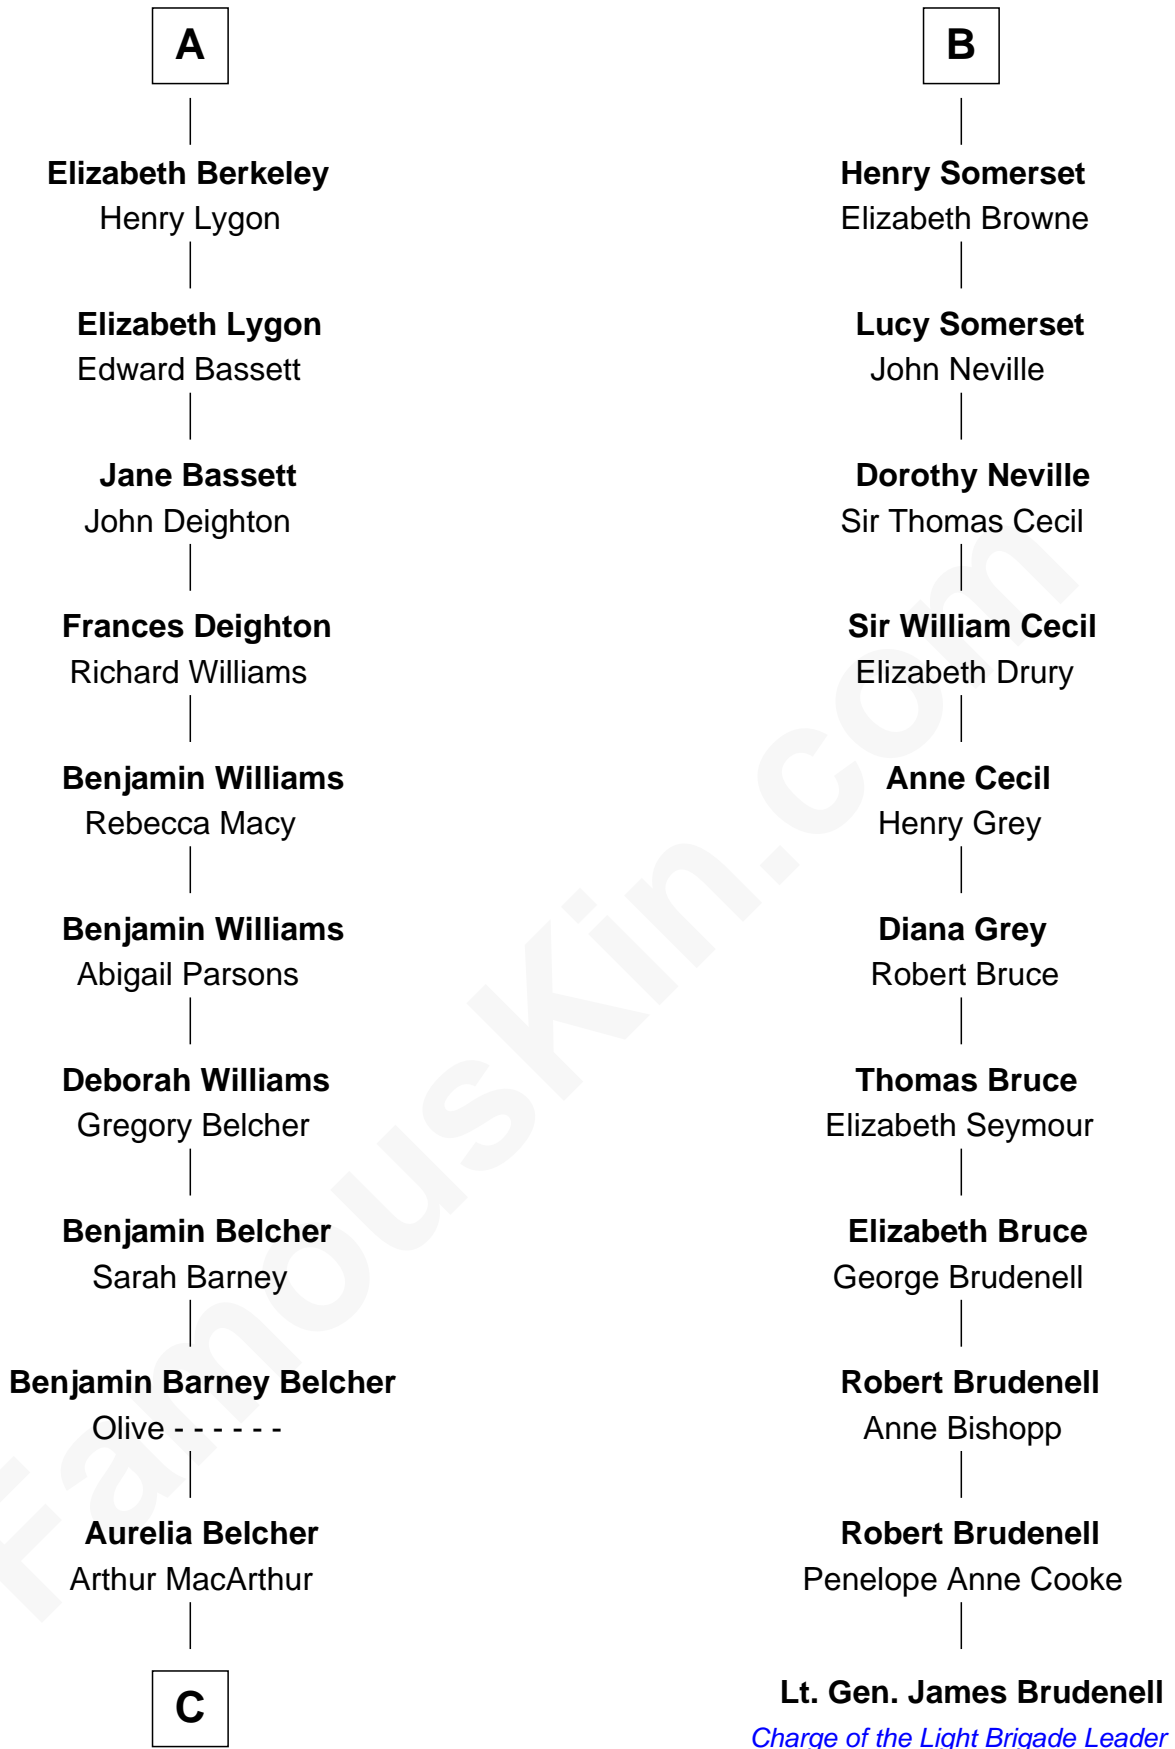

FamousKin.com
Relationship Chart of
General Douglas MacArthur

U.S. Army - World War II

17th cousin 1 time removed of

Lt. Gen. James Brudenell

Leader of the "Charge of the Light Brigade"

Sir Maurice de Berkeley

Eve la Zouche

Maurice de Berkeley

Margaret - - - - -

Thomas Berkeley

Catherine Botetourte

Maurice Berkeley

Johanna Denham

Maurice Berkeley

Thomas de Berkeley

Margaret de Mortimer

Maurice de Berkeley

Elizabeth le Despencer

Thomas de Berkeley

Margaret de Lisle

Elizabeth de Berkeley

Richard de Beauchamp

Eleanor Beauchamp

Edmund Beaufort

Henry Beaufort

Joan Hill

Charles Somerset

Elizabeth Herbert

B

C