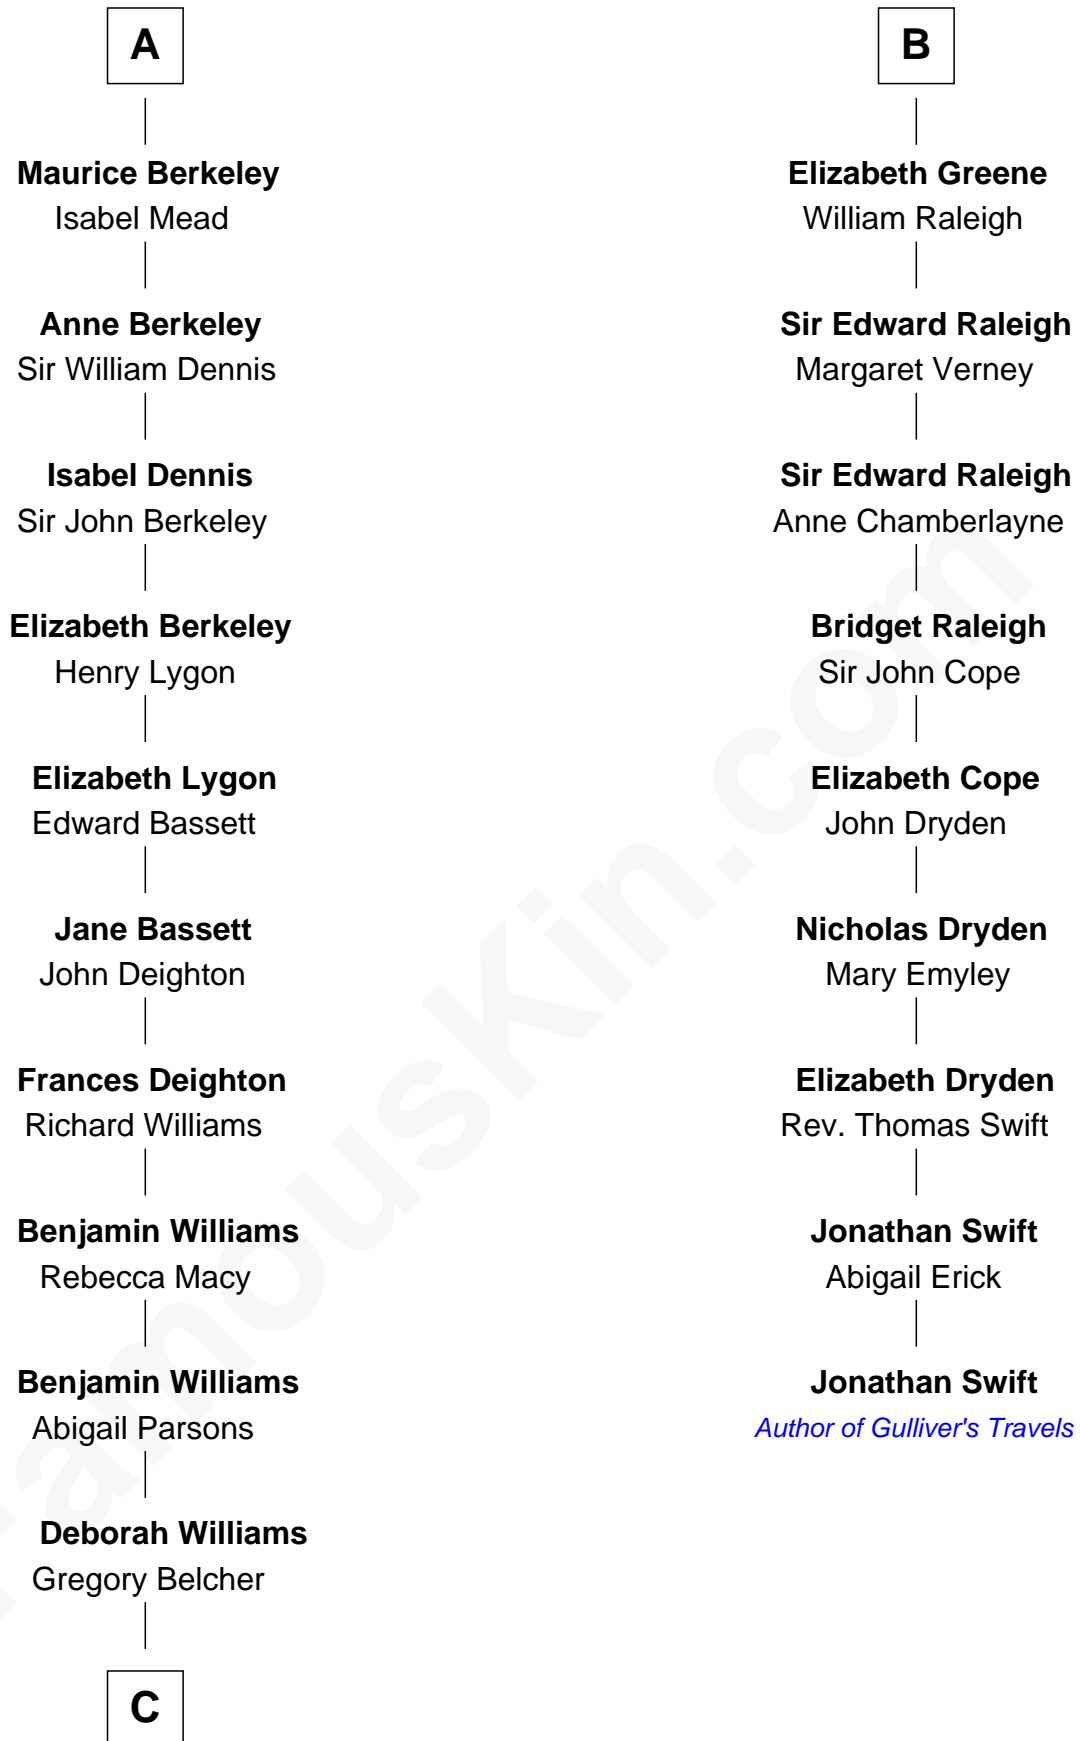

FamousKin.com

Relationship Chart of General Douglas MacArthur

U.S. Army - World War II

15th cousin 6 times removed of

Jonathan Swift

Author of Gulliver's Travels

Sir John FitzGeoffrey

Isabel le Bigod

FamousKin.com