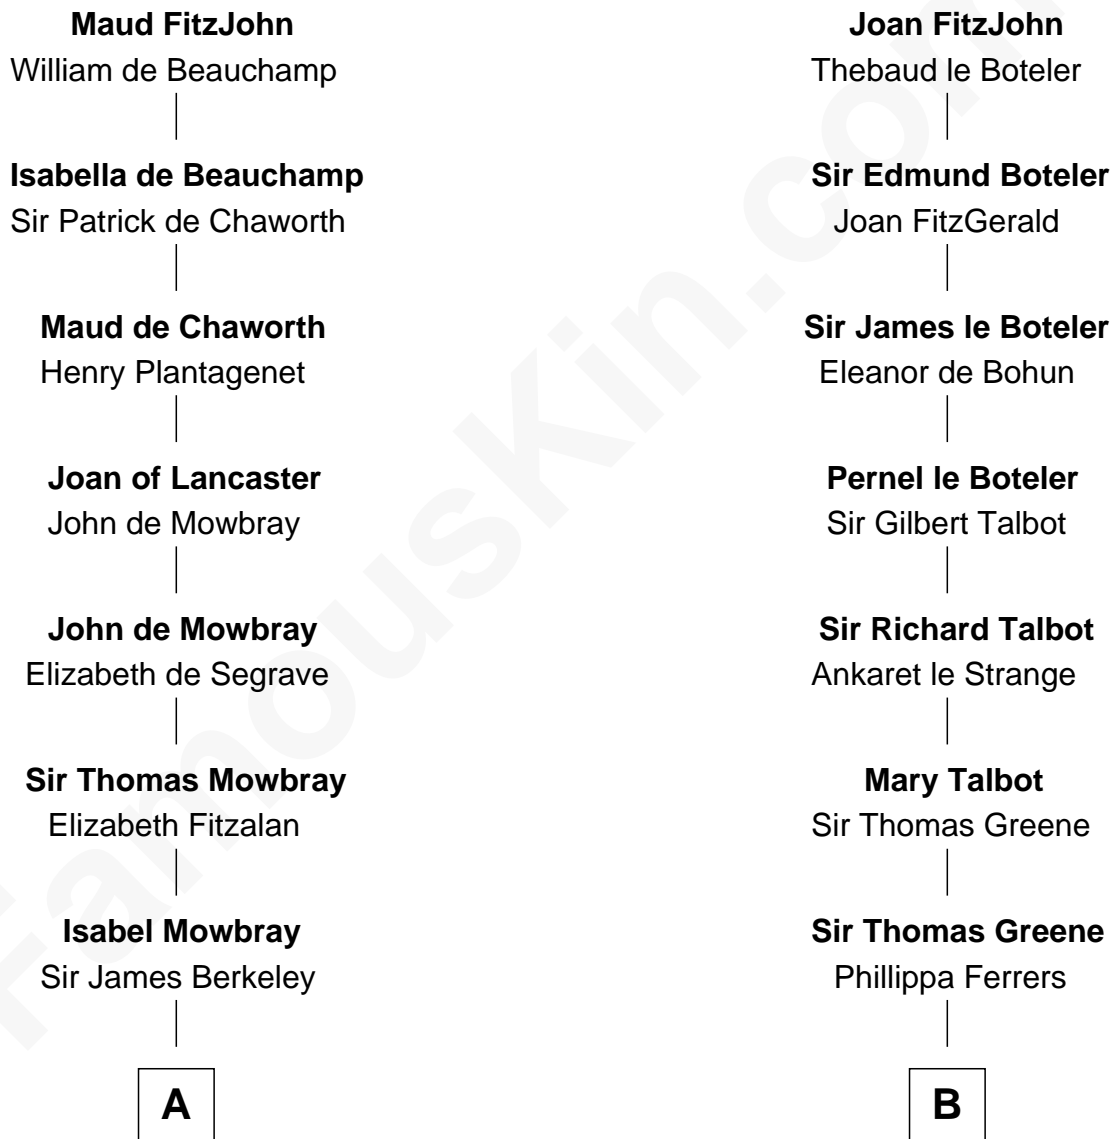

FamousKin.com

Relationship Chart of General Douglas MacArthur

U.S. Army - World War II

15th cousin 6 times removed of

Jonathan Swift

Author of Gulliver's Travels

Sir John FitzGeoffrey

Isabel le Bigod