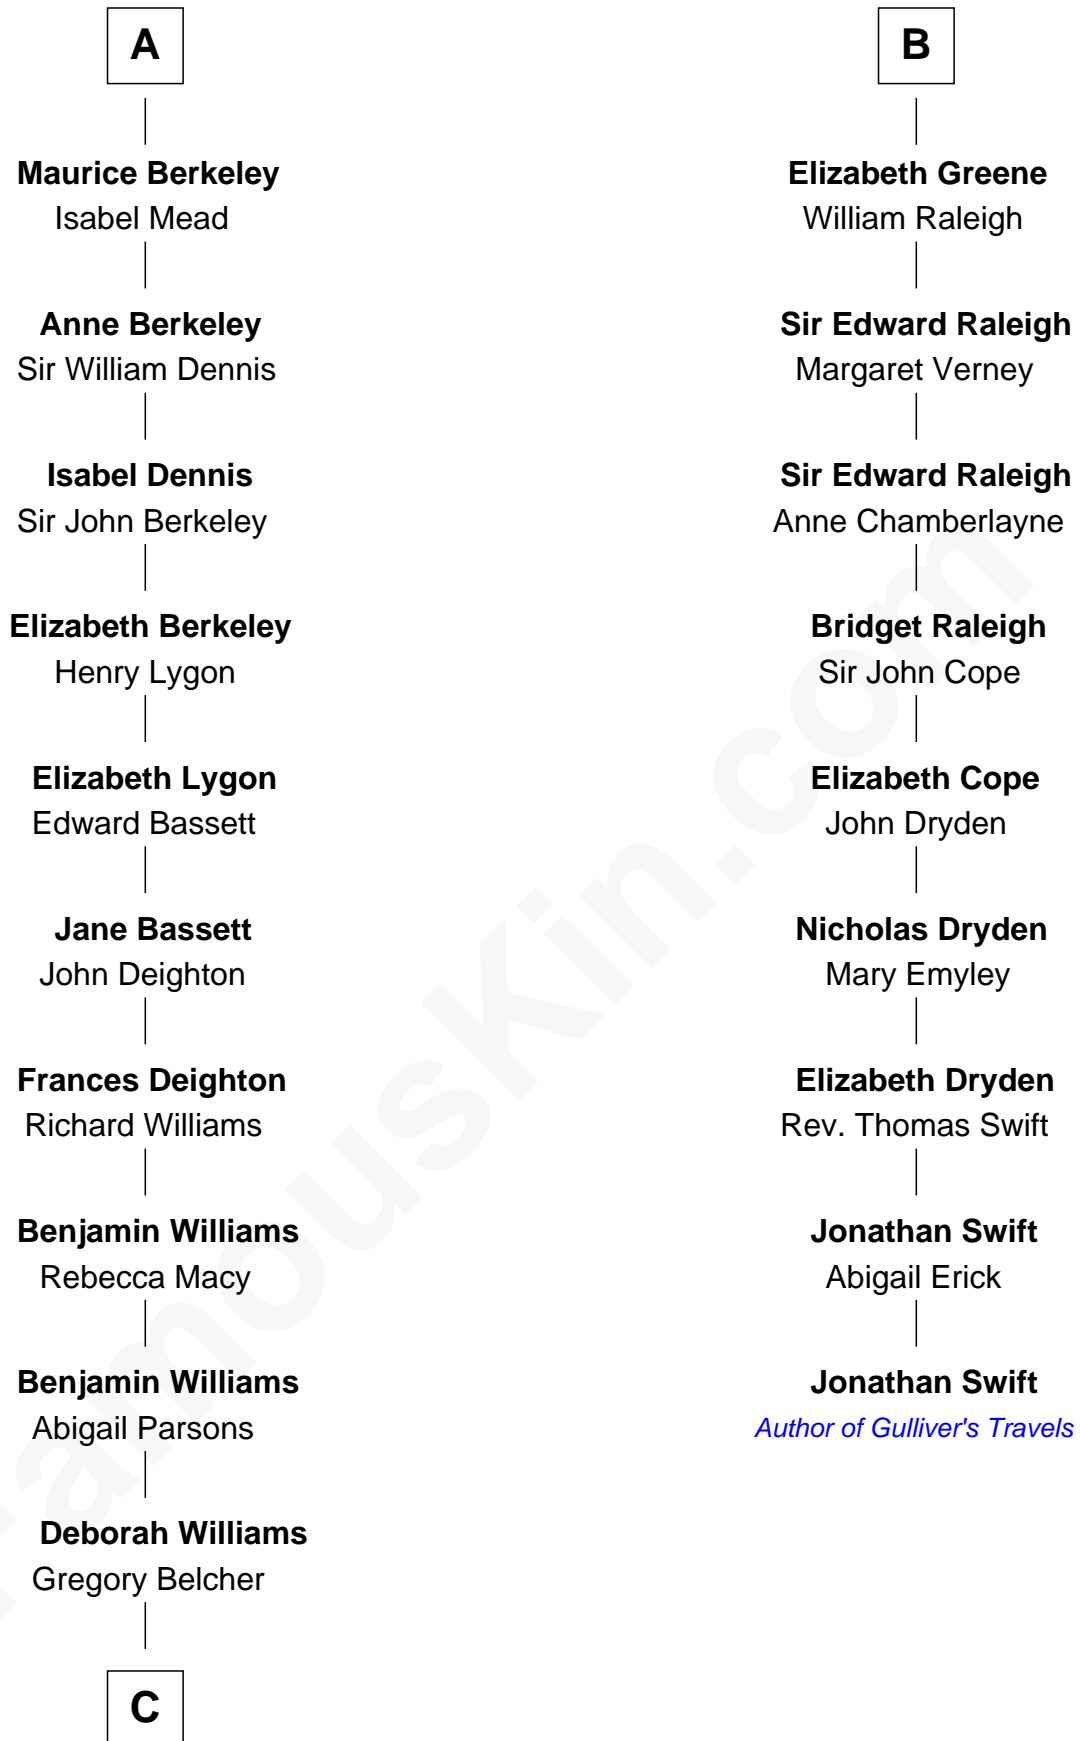

## Relationship Chart of General Douglas MacArthur

*U.S. Army - World War II*

15th cousin 6 times removed of

**Jonathan Swift**

*Author of Gulliver's Travels*

FamousKin.com