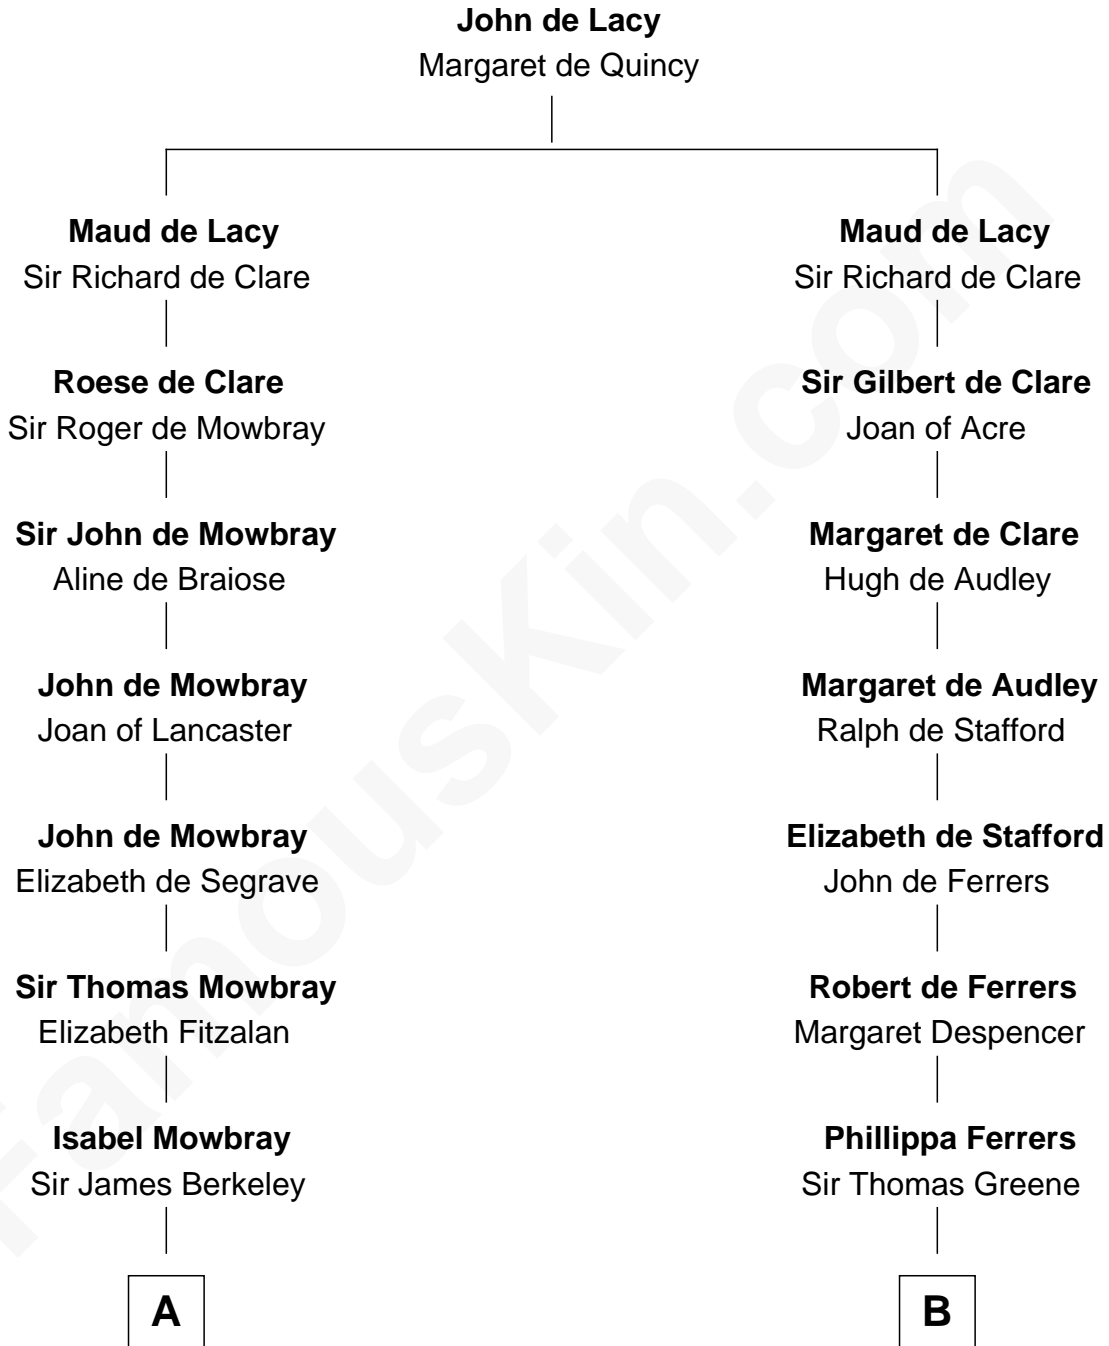

# FamousKin.com

## Relationship Chart of General Douglas MacArthur

*U.S. Army - World War II*

15th cousin 6 times removed of

**Jonathan Swift**

*Author of Gulliver's Travels*

FamousKin.com