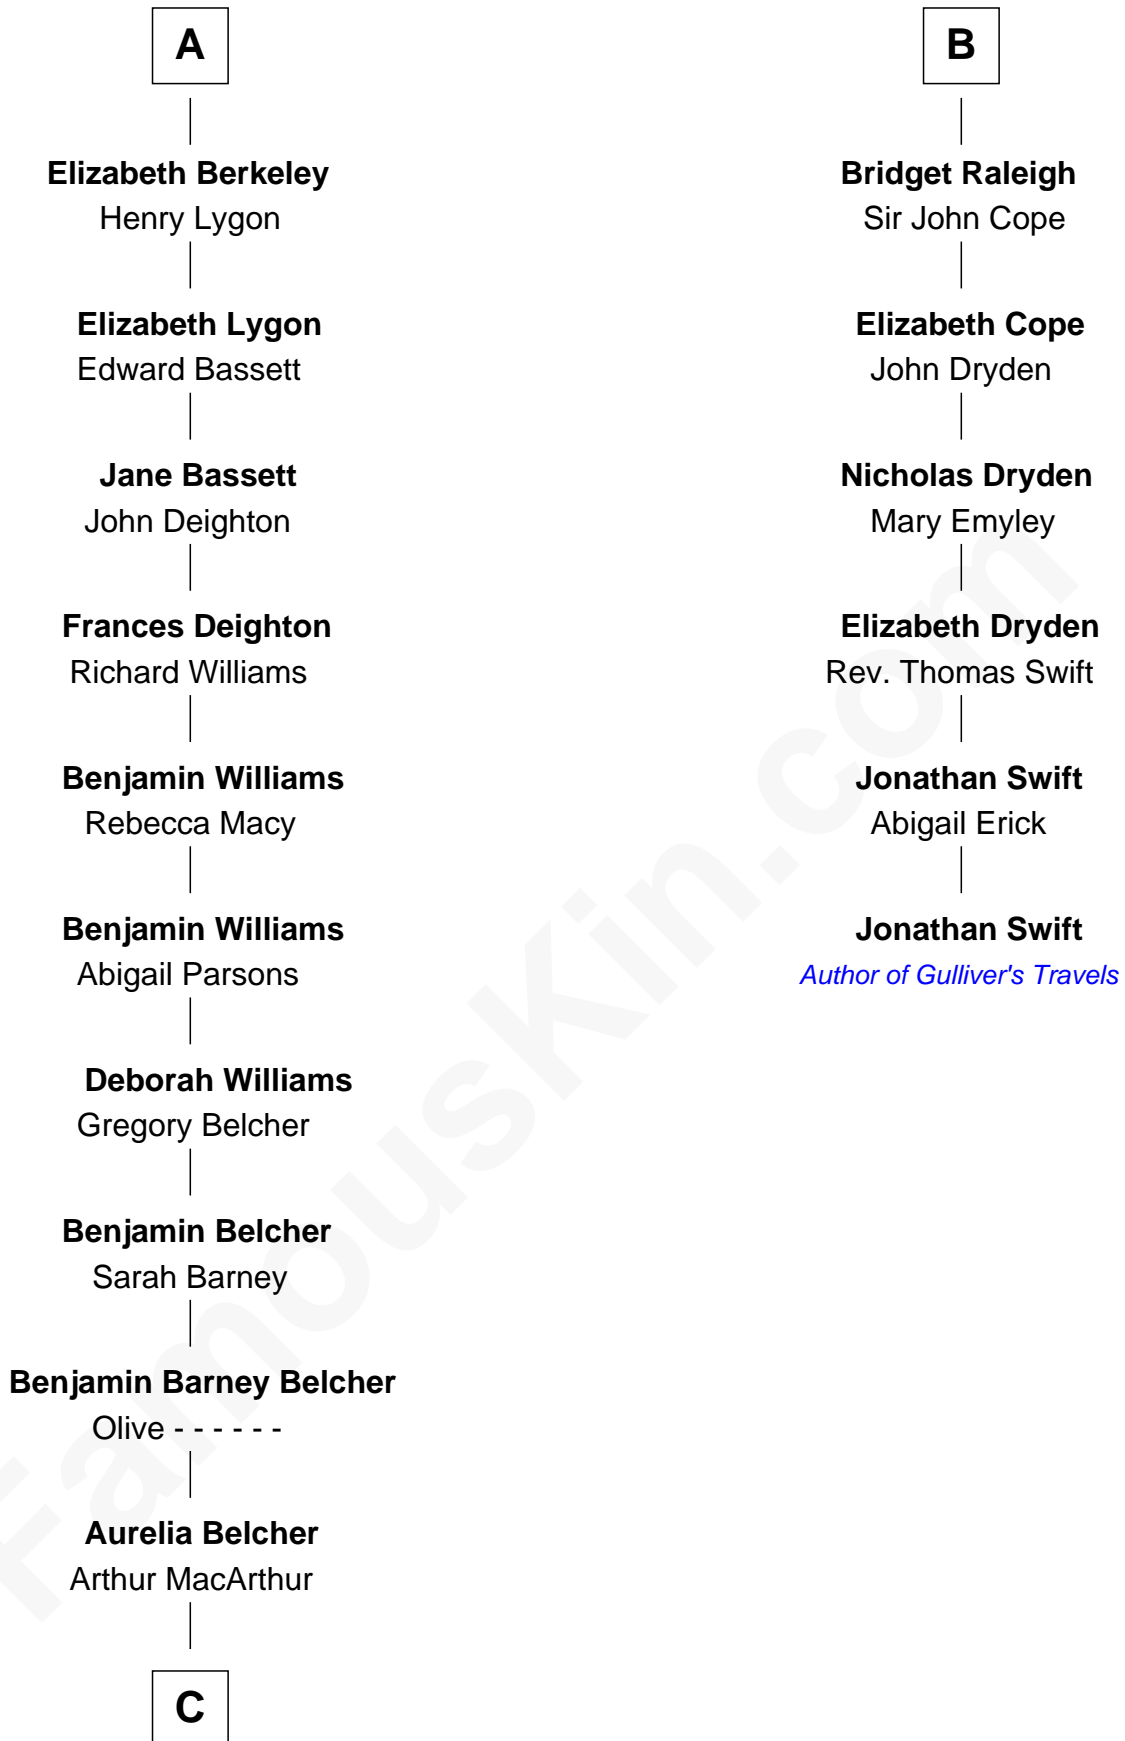

FamousKin.com

Relationship Chart of General Douglas MacArthur

U.S. Army - World War II

12th cousin 6 times removed of

Jonathan Swift

Author of Gulliver's Travels

C

—
Gen. Arthur MacArthur
Mary Pinckney Hardy

—
General Douglas MacArthur
U.S. Army - World War II

FamousKin.com