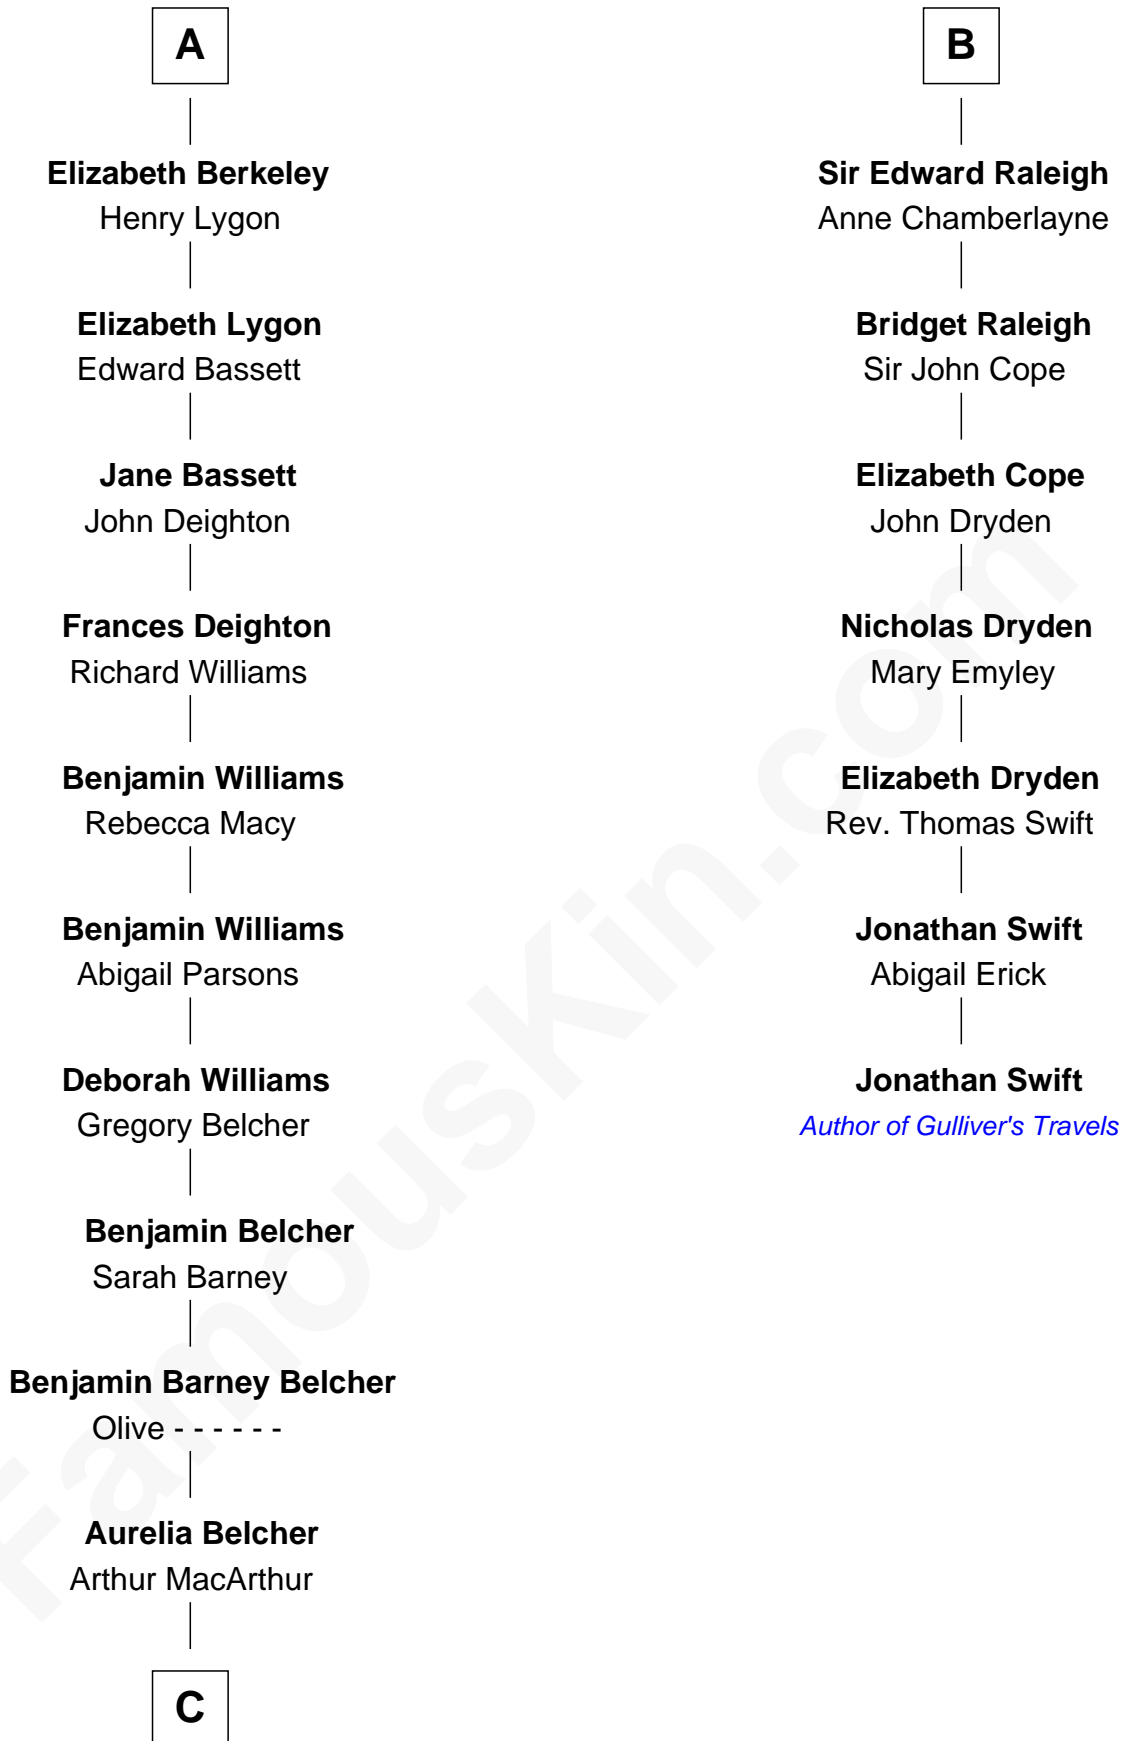

## Relationship Chart of General Douglas MacArthur

*U.S. Army - World War II*

13th cousin 5 times removed of

**Jonathan Swift**

*Author of Gulliver's Travels*

**Humphrey de Bohun**

Elizabeth Plantagenet

**Sir William de Bohun**  
Elizabeth de Badlesmere

**Elizabeth de Bohun**  
Sir Richard Fitzalan

**Elizabeth Fitzalan**  
Sir Thomas Mowbray

**Isabel Mowbray**  
Sir James Berkeley

**Maurice Berkeley**  
Isabel Mead

**Anne Berkeley**  
Sir William Dennis

**Isabel Dennis**  
Sir John Berkeley

**A**

**Eleanor de Bohun**  
Sir James le Boteler

**Pernel le Boteler**  
Sir Gilbert Talbot

**Sir Richard Talbot**  
Ankaret le Strange

**Mary Talbot**  
Sir Thomas Greene

**Sir Thomas Greene**  
Phillippa Ferrers

**Elizabeth Greene**  
William Raleigh

**Sir Edward Raleigh**  
Margaret Verney

**B**

C

Gen. Arthur MacArthur  
Mary Pinckney Hardy

General Douglas MacArthur  
*U.S. Army - World War II*

FamousKin.com