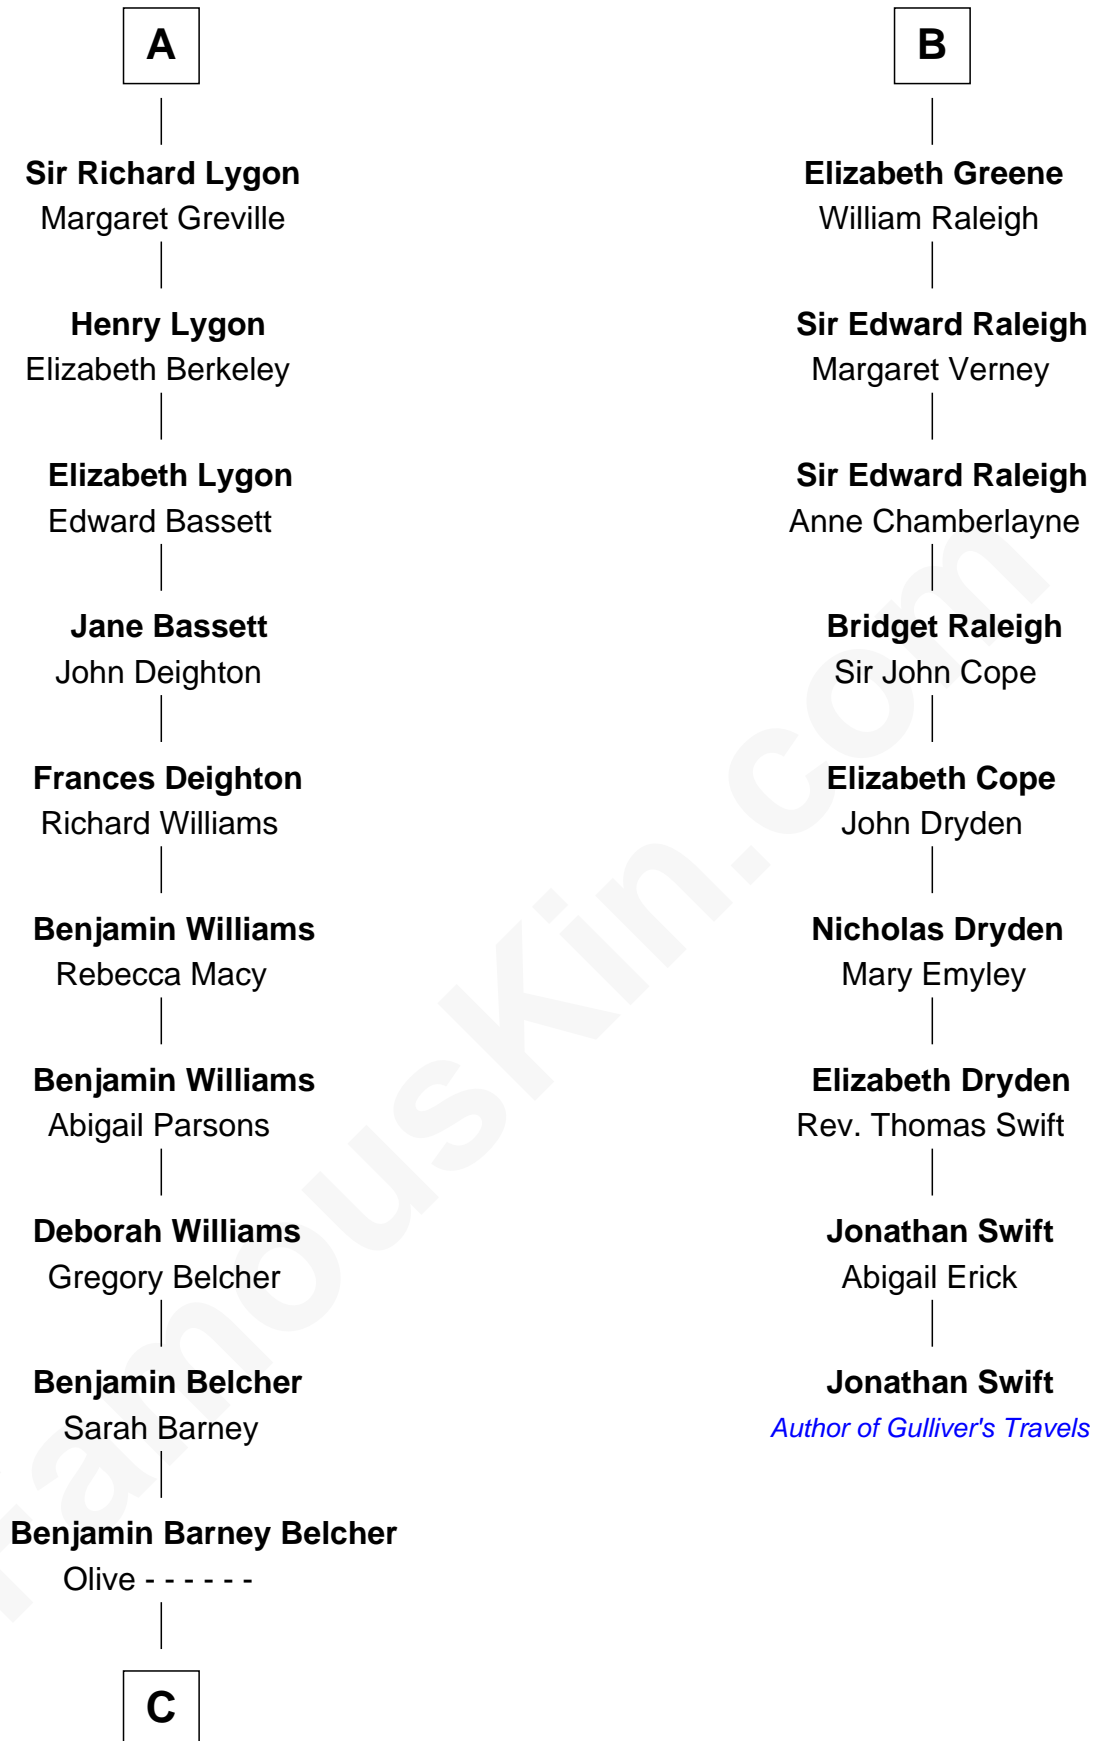

FamousKin.com

Relationship Chart of

General Douglas MacArthur

U.S. Army - World War II

15th cousin 4 times removed of

Jonathan Swift

Author of Gulliver's Travels

C

—
Aurelia Belcher
Arthur MacArthur

—
Gen. Arthur MacArthur
Mary Pinckney Hardy

—
General Douglas MacArthur
U.S. Army - World War II

FamousKin.com