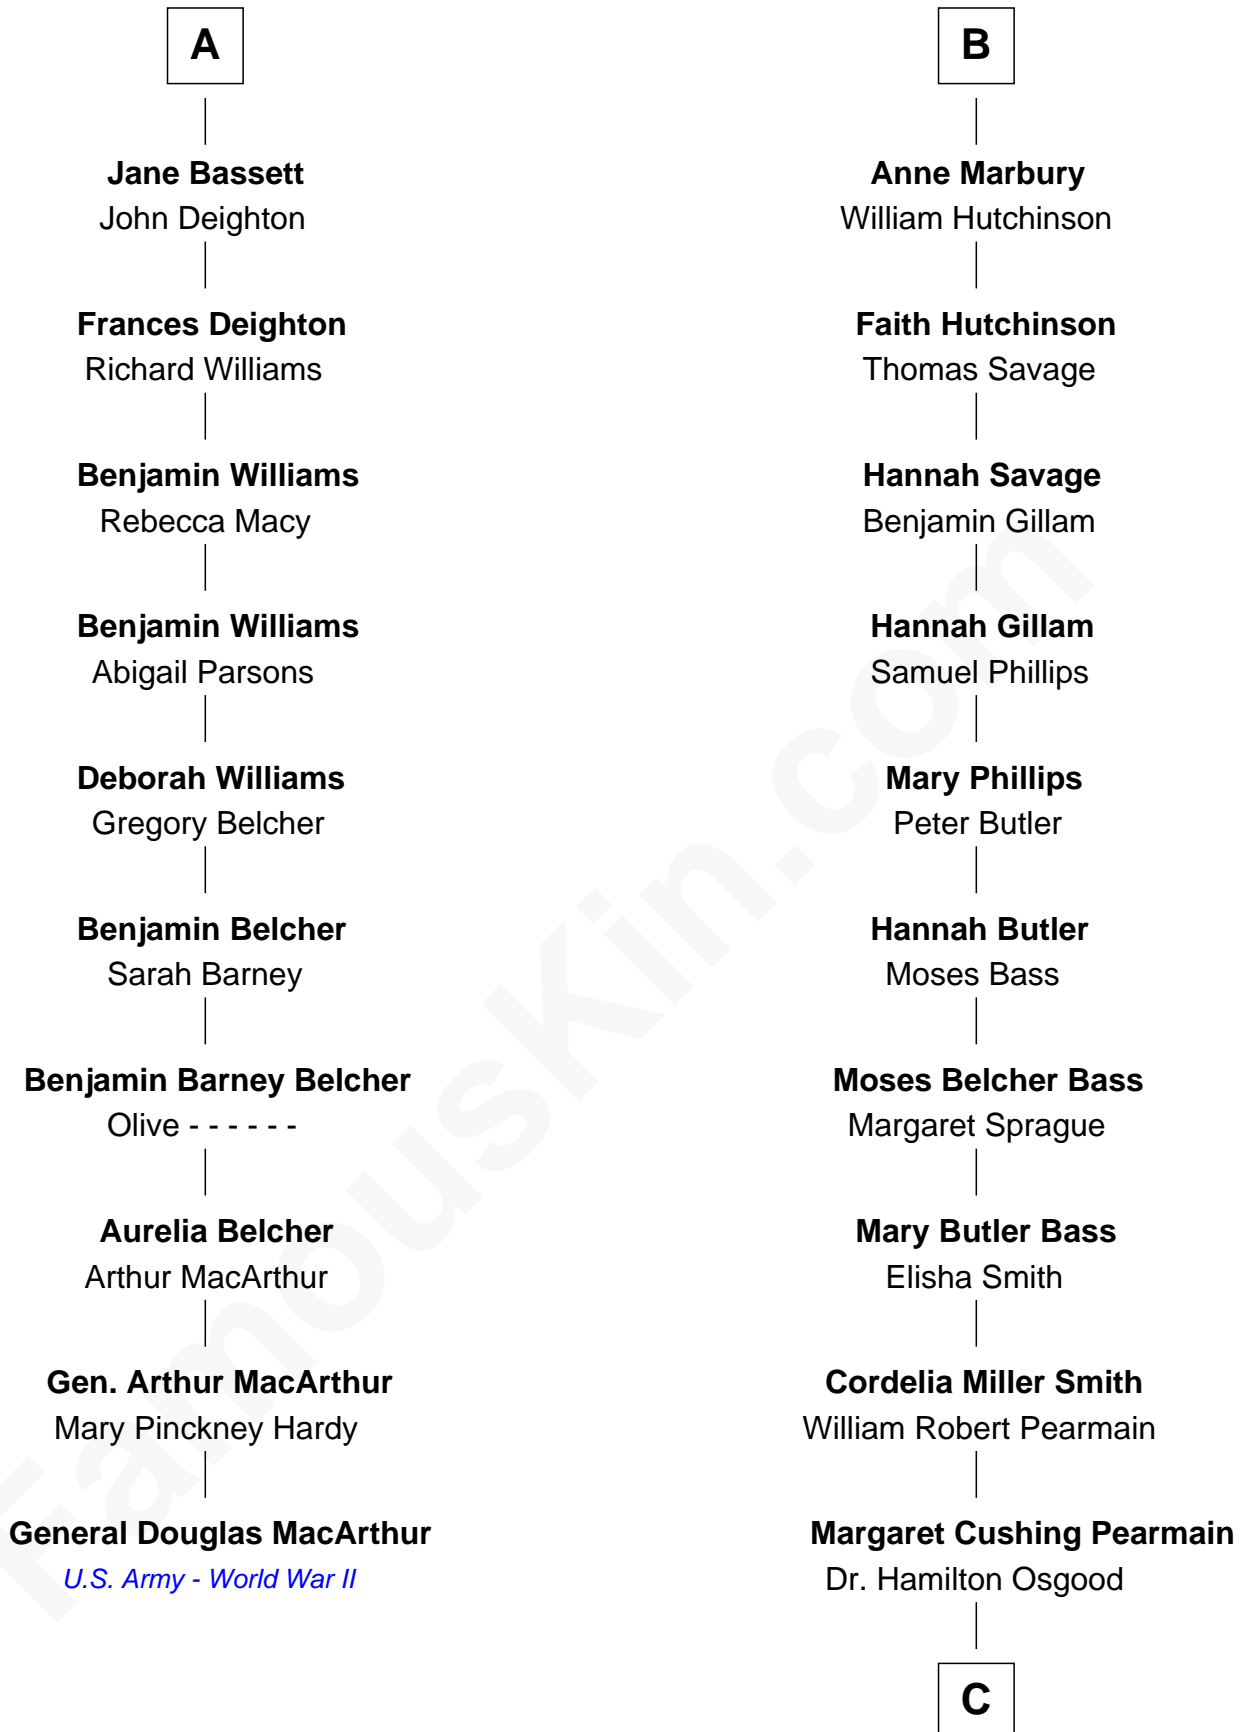

## Relationship Chart of General Douglas MacArthur

*U.S. Army - World War II*

16th cousin 2 times removed of

**Erskine Childers**

*4th President of Ireland*

**C**

**Mary Alden Osgood**  
Erskine Childers

**Erskine Childers**  
*4th President of Ireland*