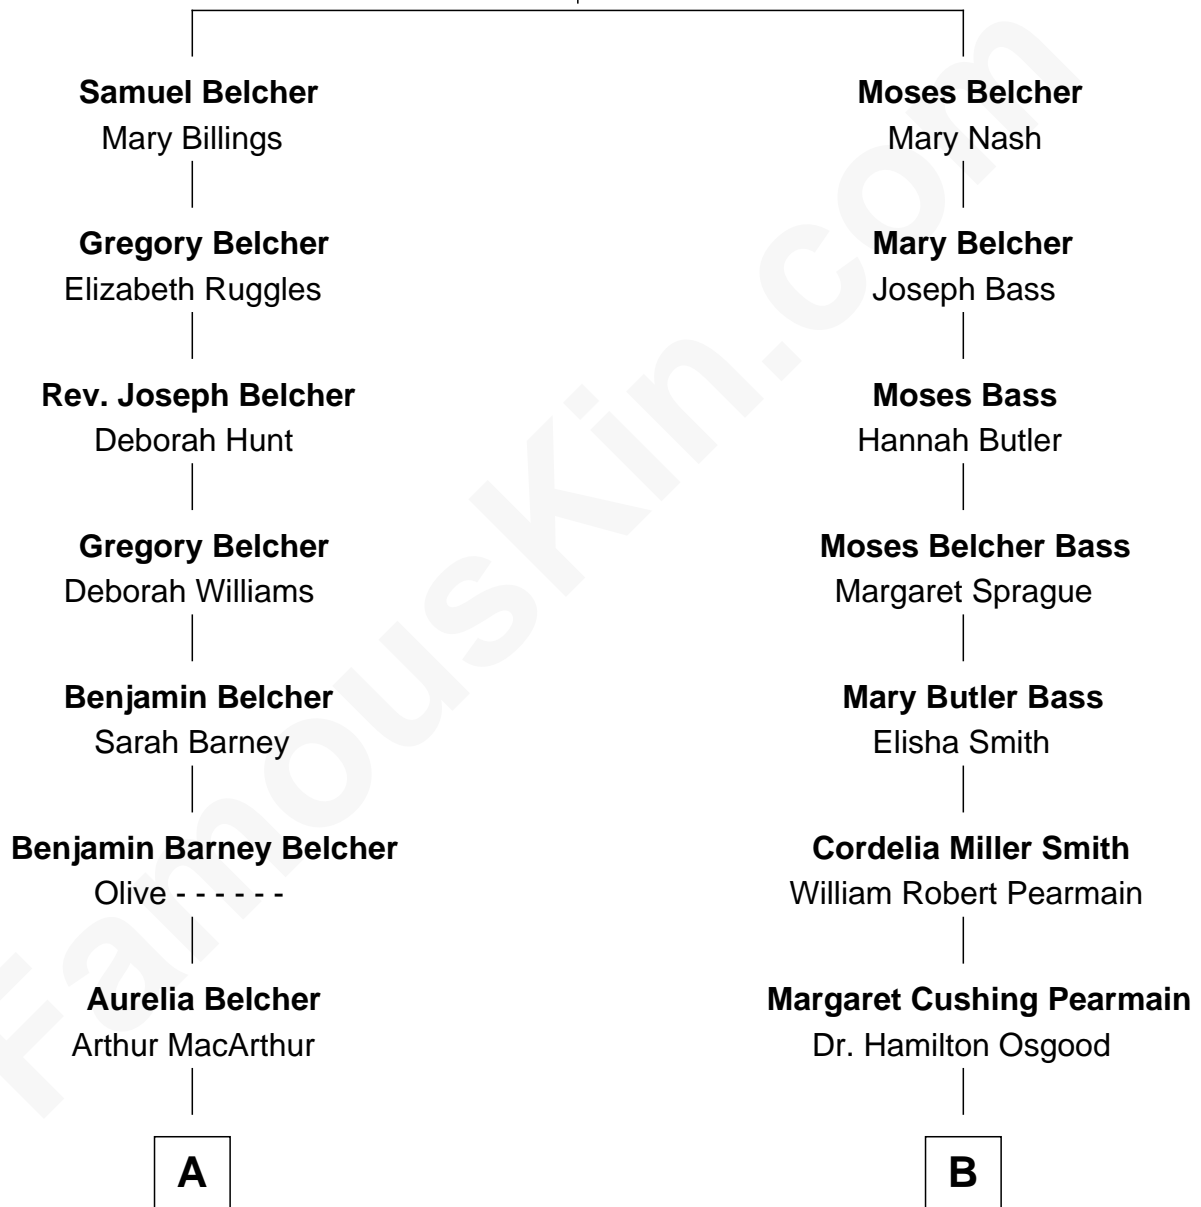

## Relationship Chart of General Douglas MacArthur

*U.S. Army - World War II*

8th cousin of

**Erskine Childers**

*4th President of Ireland*

**Gregory Belcher**  
Catherine - - - - -

FamousKin.com