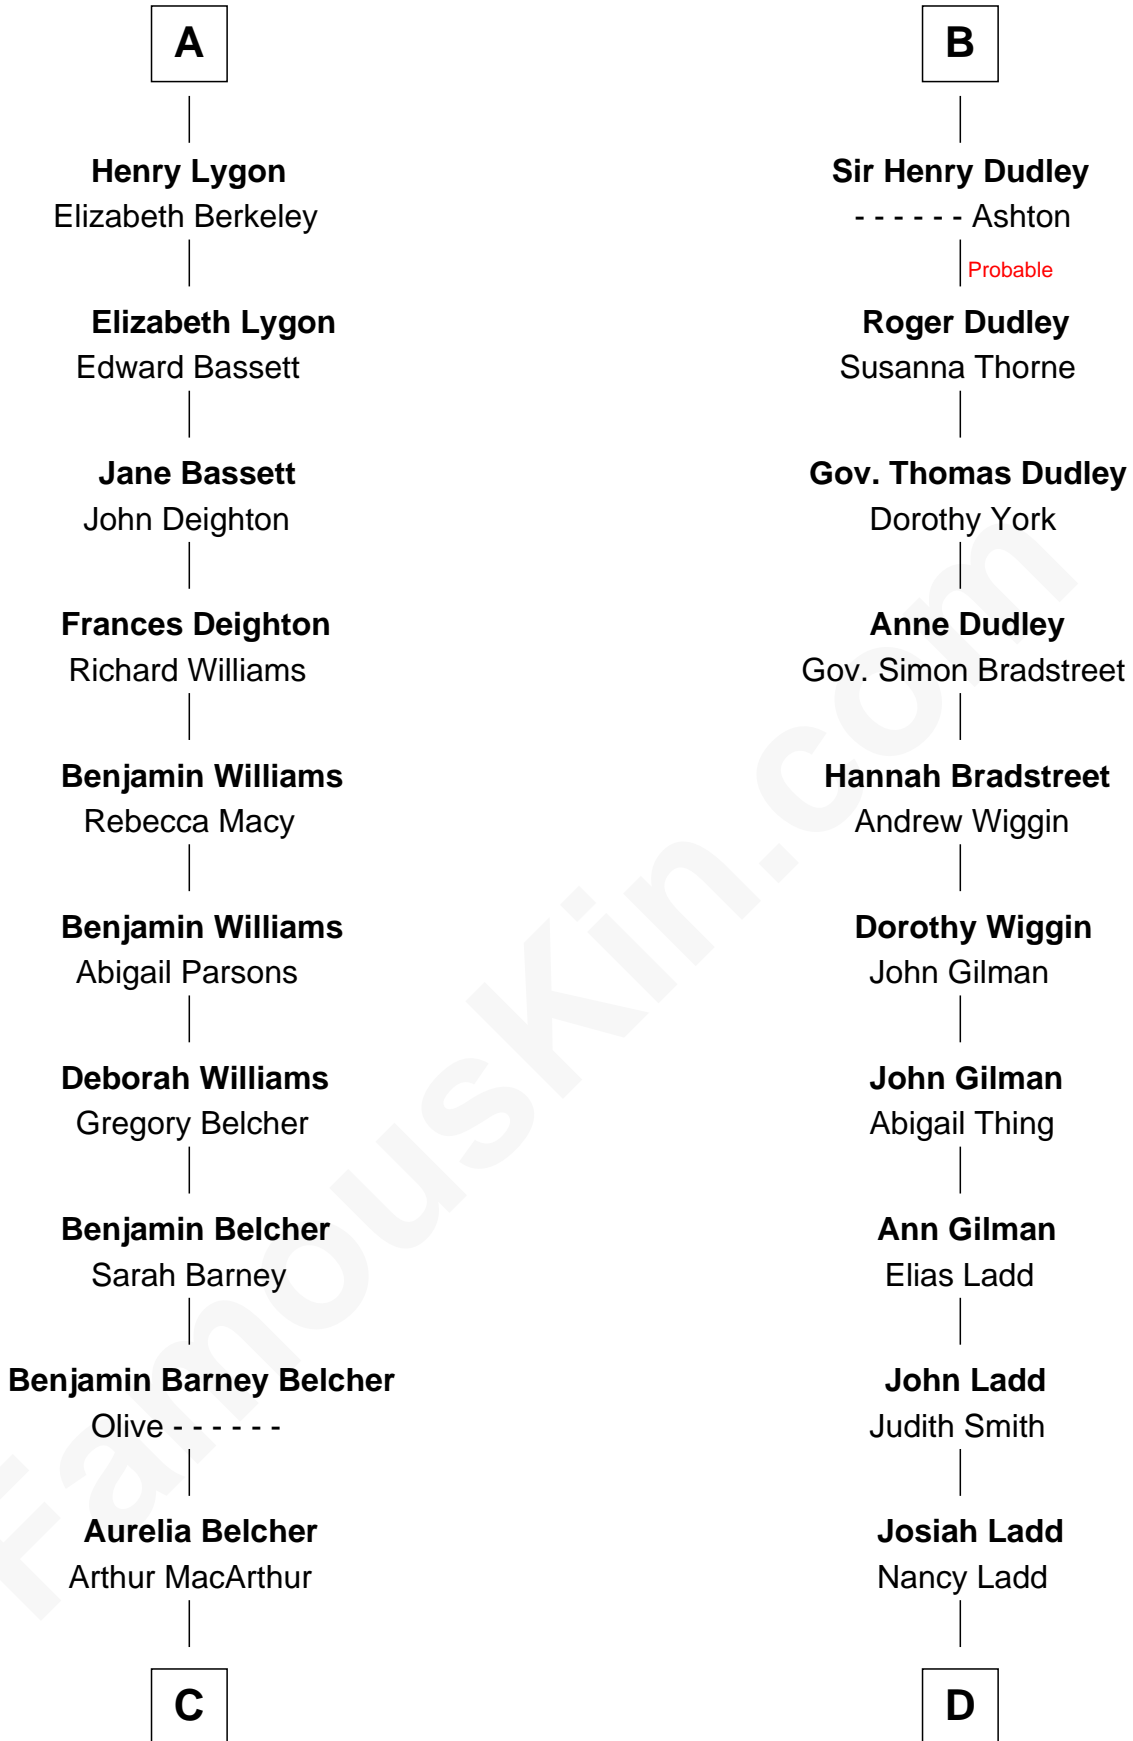

**FamousKin.com**  
**Relationship Chart of**  
**General Douglas MacArthur**  
*U.S. Army - World War II*

18th cousin 2 times removed of

**Alan Ladd**  
*Movie Actor*

**C**

**Gen. Arthur MacArthur**

Mary Pinckney Hardy

**General Douglas MacArthur**

*U.S. Army - World War II*

**D**

**Alvaro Ladd**

Nancy Shotwell

**Oscar F. Ladd**

Julia Henrietta Meigs

**Alan Harwood Ladd**