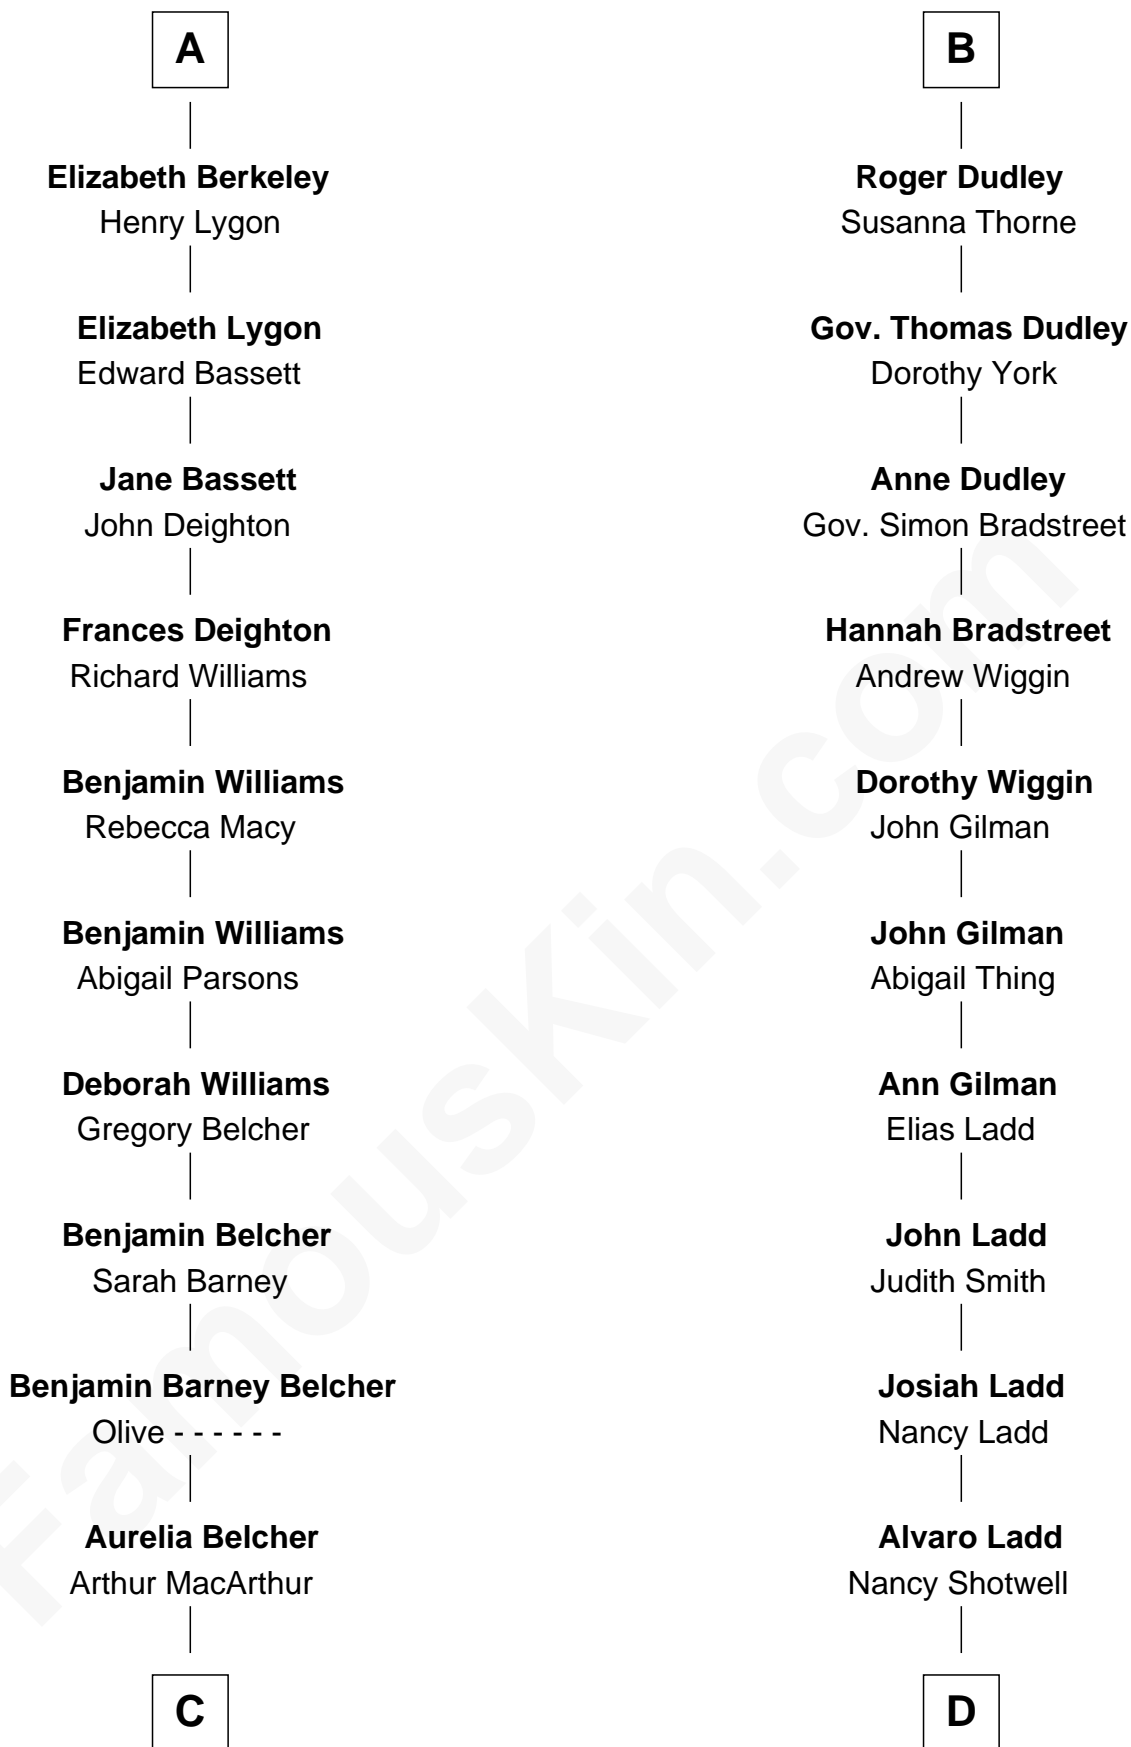

FamousKin.com
Relationship Chart of
General Douglas MacArthur

U.S. Army - World War II

18th cousin 1 time removed of

Alan Ladd

Movie Actor

Sir Maurice de Berkeley

Eve la Zouche

Maurice de Berkeley

Sir John Berkeley

Elizabeth Betteshorne

Elizabeth Berkeley

Sir John Sutton

Sir Edmund Sutton

Joyce Tiptoft

Sir Edward Sutton

Cecily Willoughby

Sir John Sutton

Cecily Grey

Sir Henry Dudley

- - - - - Ashton

Probable

B

C

Gen. Arthur MacArthur

Mary Pinckney Hardy

General Douglas MacArthur

U.S. Army - World War II

D

Oscar F. Ladd

Julia Henrietta Meigs

Alan Harwood Ladd

Selina Raleigh