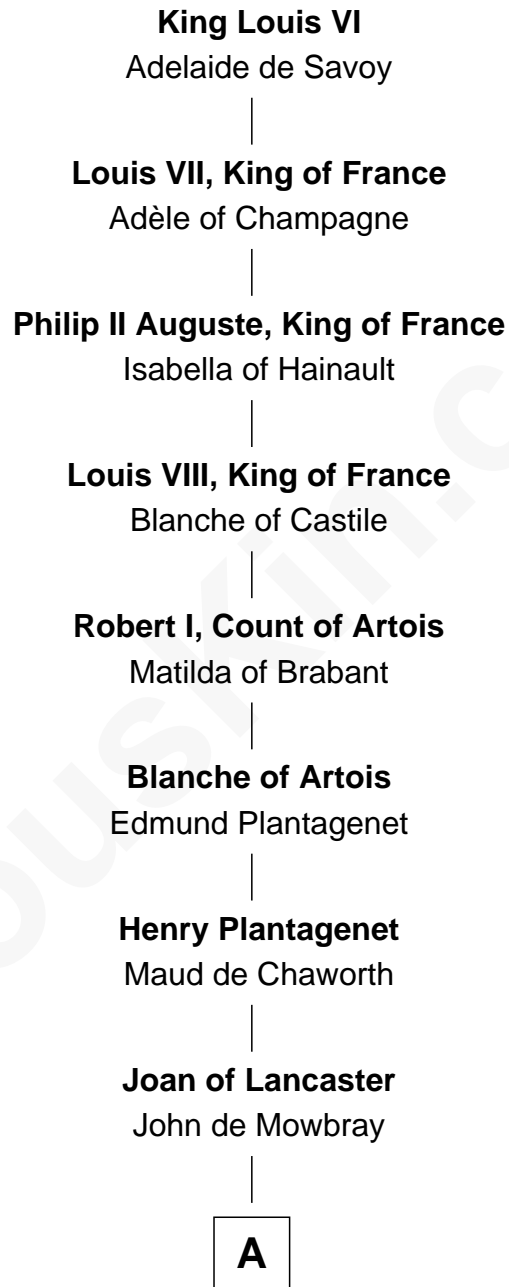

# FamousKin.com

## Relationship Chart of General Douglas MacArthur

*U.S. Army - World War II*

23rd Great-grandson of

**King Louis VI**

*King of France*

**A**

**John de Mowbray**  
Elizabeth de Segrave

**Sir Thomas Mowbray**  
Elizabeth Fitzalan