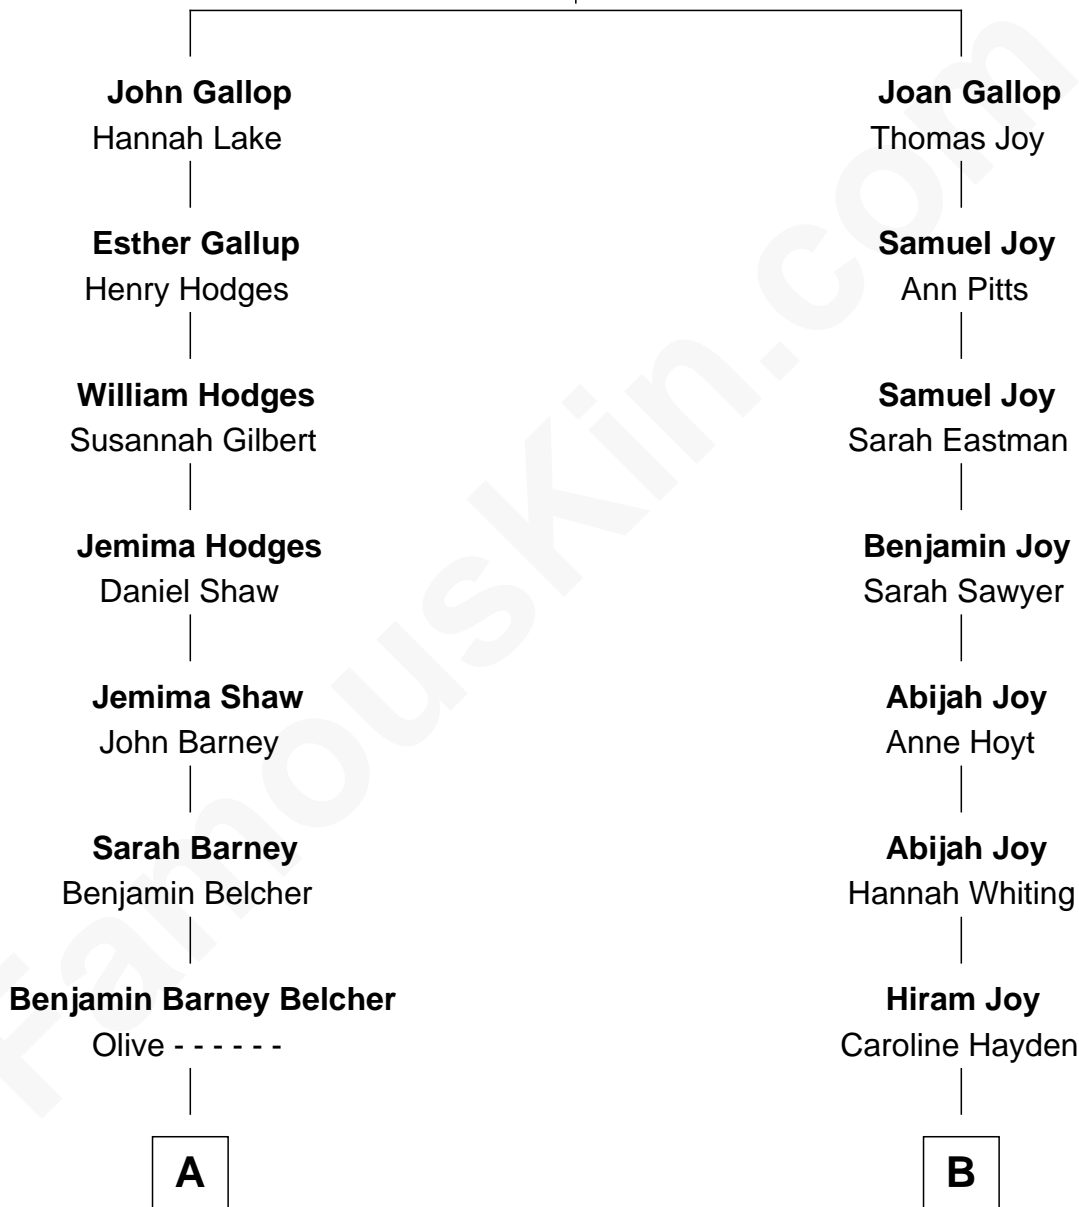

## Relationship Chart of General Douglas MacArthur

*U.S. Army - World War II*

8th cousin 1 time removed of

**Joy Morton**

*Founder of Morton Salt Company*

**John Gallop**  
Christobel Brushett

**A**

**Aurelia Belcher**  
Arthur MacArthur

**Gen. Arthur MacArthur**  
Mary Pinckney Hardy

**General Douglas MacArthur**  
*U.S. Army - World War II*

**B**

**Caroline Joy**  
Julius Sterling Morton

**Joy Morton**  
*Founder of Morton Salt Company*