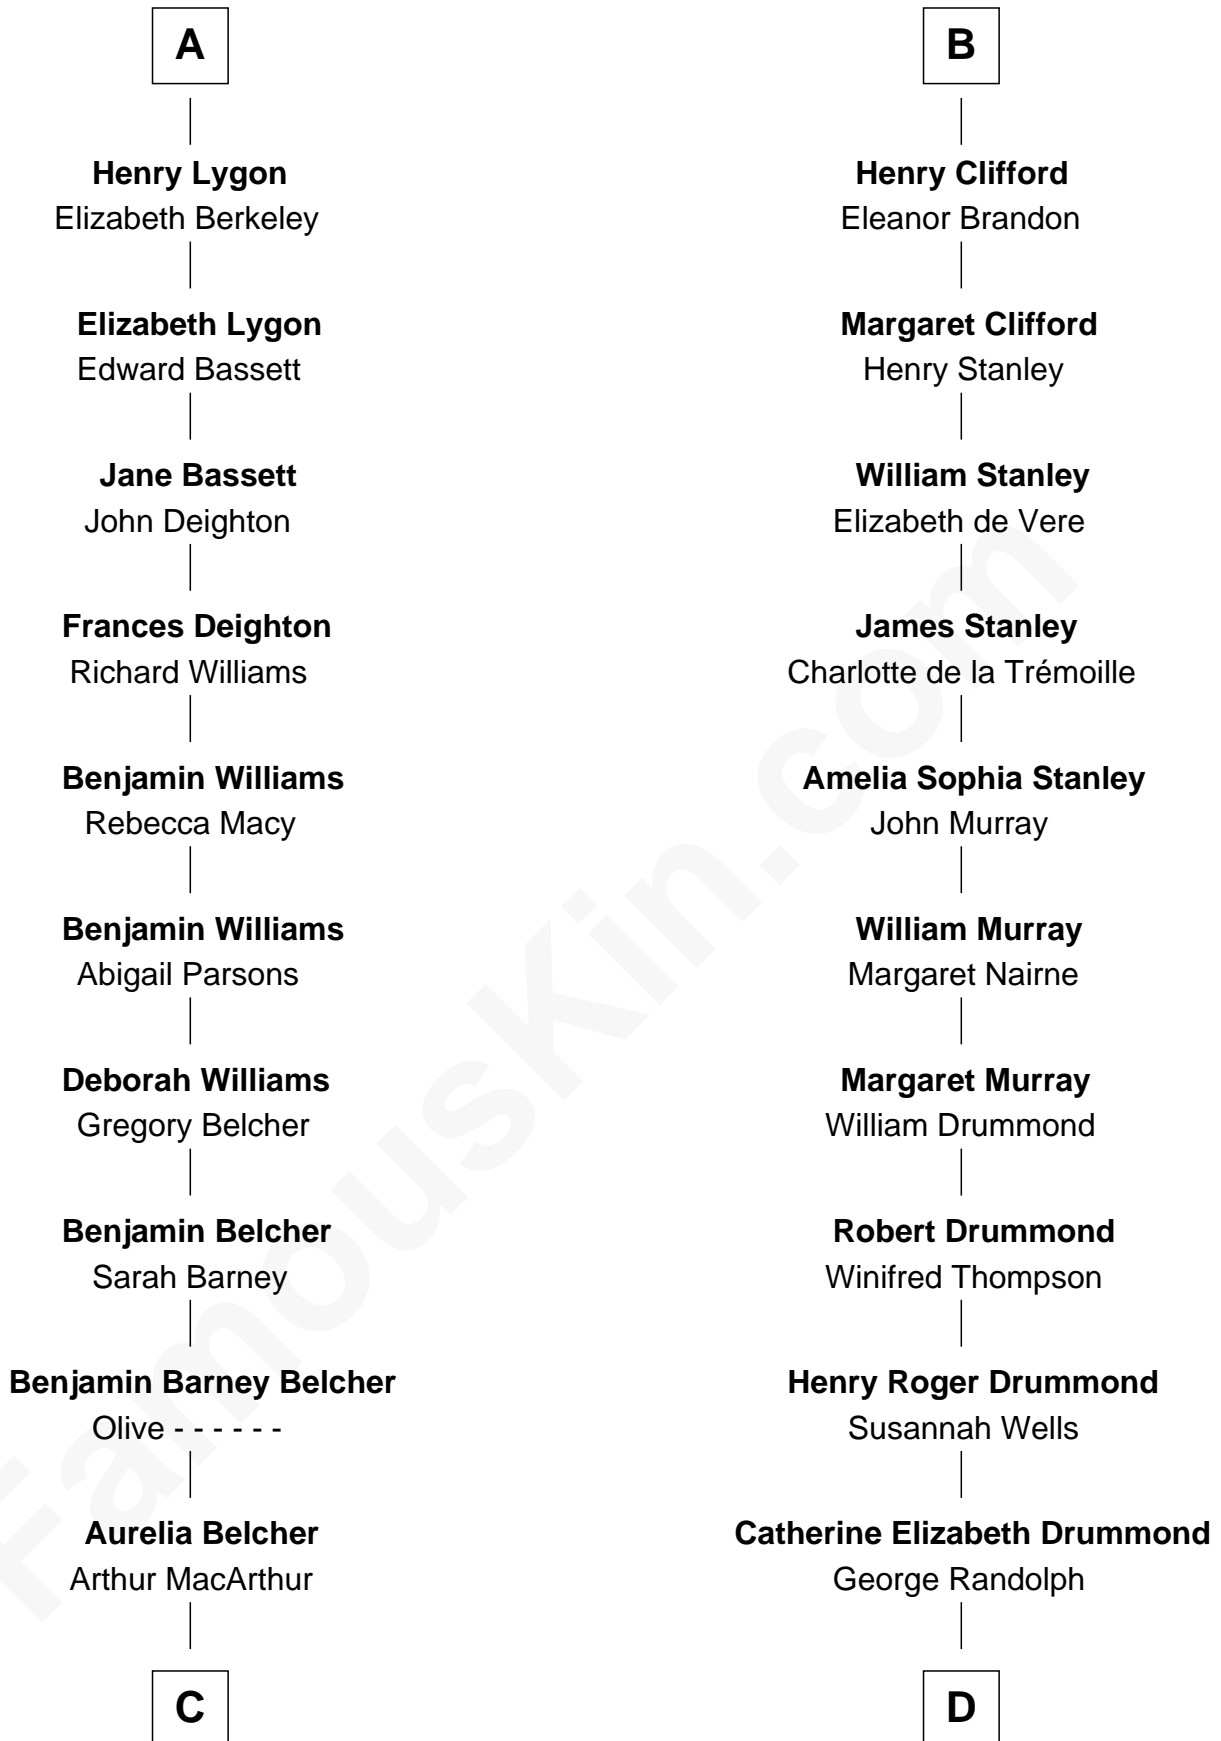

FamousKin.com
Relationship Chart of
General Douglas MacArthur
U.S. Army - World War II

18th cousin 3 times removed of

Hugh Grant
Movie Actor

C

Gen. Arthur MacArthur

Mary Pinckney Hardy

General Douglas MacArthur

U.S. Army - World War II

D

Cyril Randolph

Frances Selina Hervey

Felton George Randolph

Emily Margaret Nepean

Margaret Isobel Randolph

John Cassilis MacLean