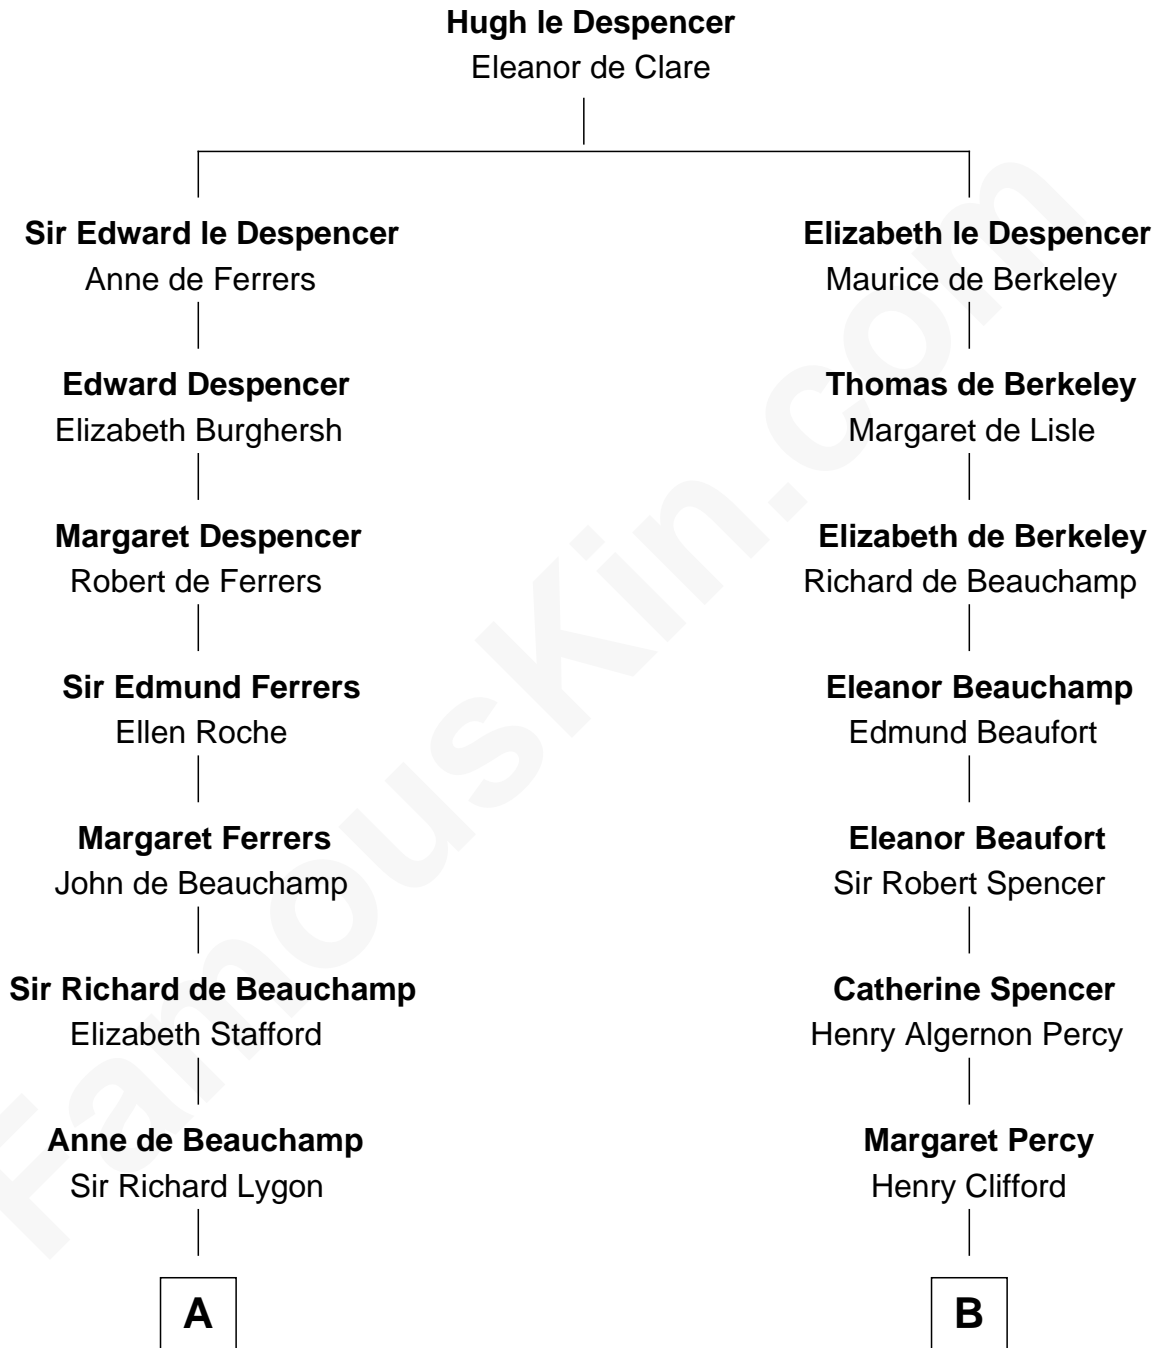

FamousKin.com
Relationship Chart of
General Douglas MacArthur
U.S. Army - World War II

19th cousin 2 times removed of

Hugh Grant
Movie Actor

C

Aurelia Belcher
Arthur MacArthur

Gen. Arthur MacArthur
Mary Pinckney Hardy

General Douglas MacArthur
U.S. Army - World War II

D

Cyril Randolph
Frances Selina Hervey

Felton George Randolph
Emily Margaret Nepean

Margaret Isobel Randolph
John Cassilis MacLean

Fynvola Susan MacLean
James Murray Grant