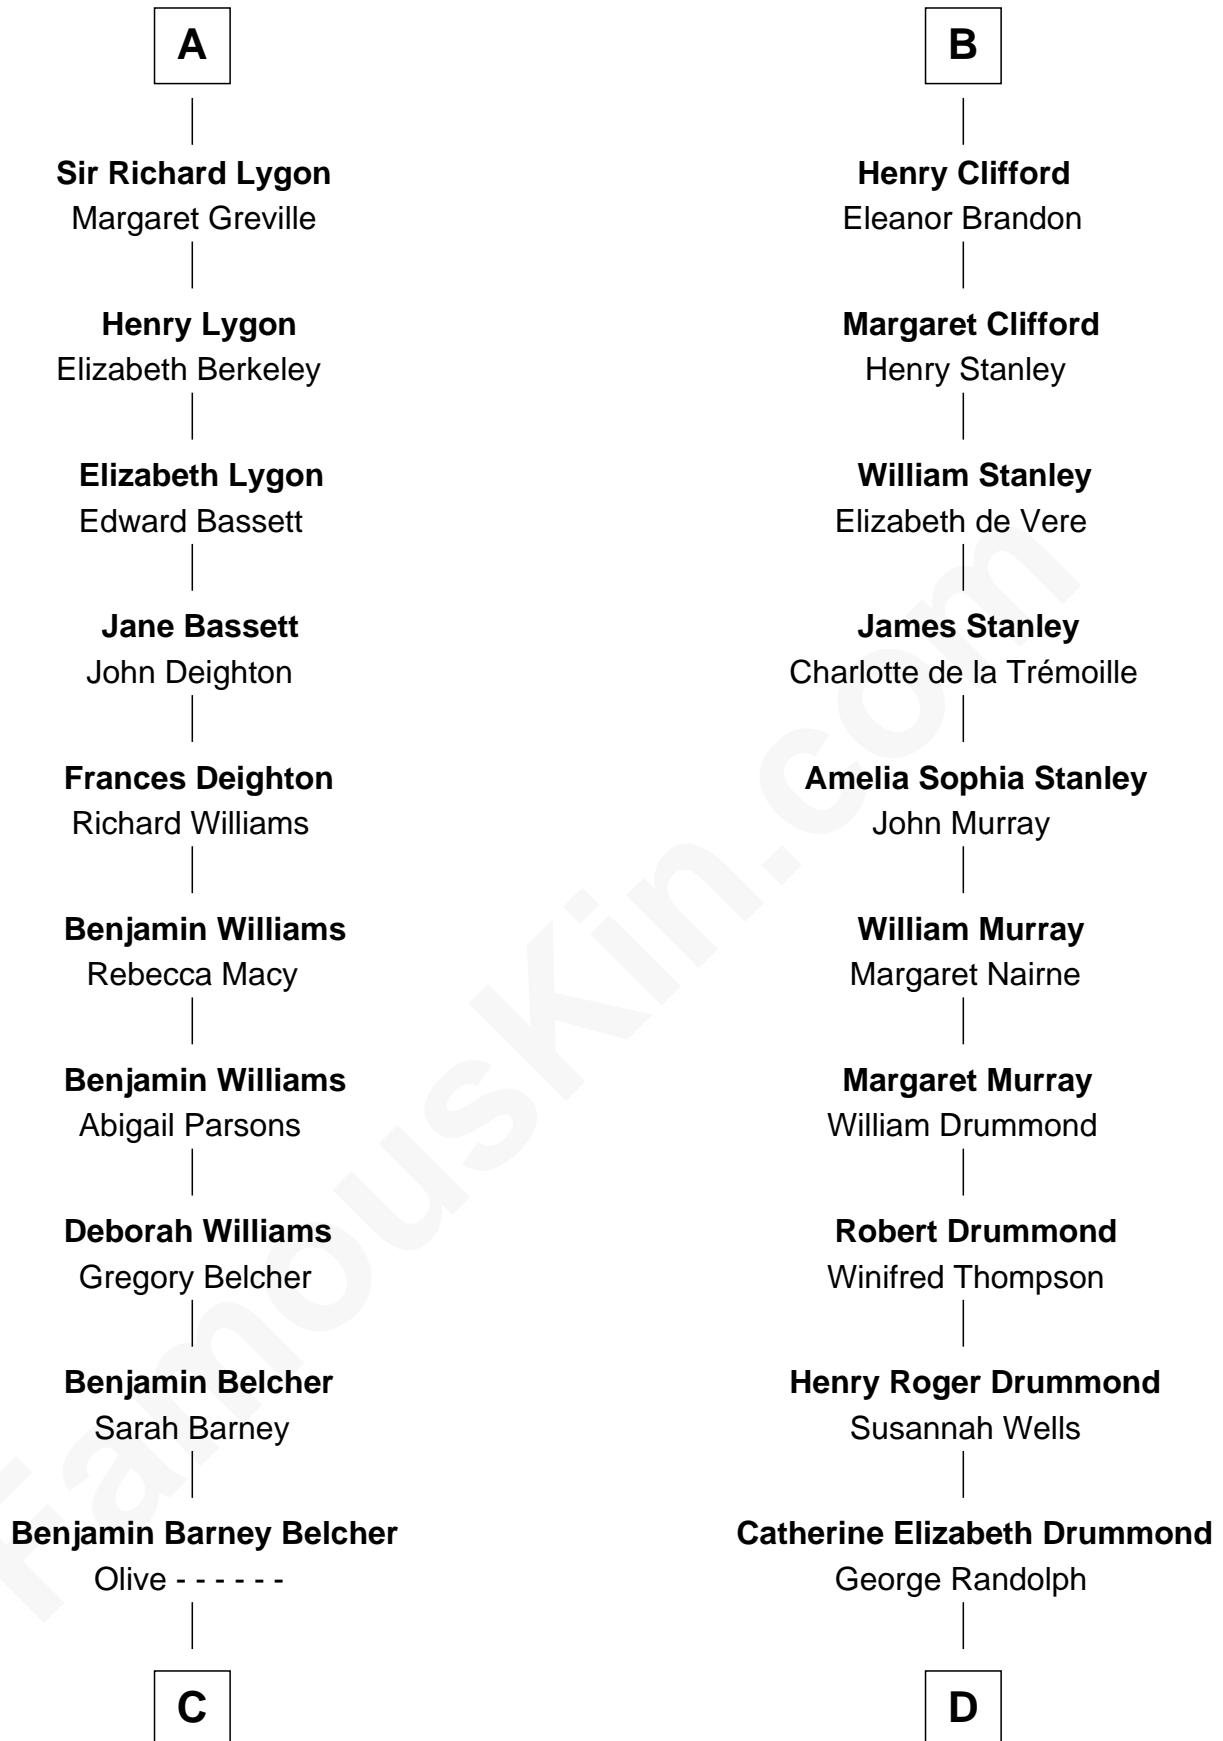

FamousKin.com
Relationship Chart of
General Douglas MacArthur
U.S. Army - World War II

19th cousin 2 times removed of

Hugh Grant
Movie Actor

C

Aurelia Belcher
Arthur MacArthur

Gen. Arthur MacArthur
Mary Pinckney Hardy

General Douglas MacArthur
U.S. Army - World War II

D

Cyril Randolph
Frances Selina Hervey

Felton George Randolph
Emily Margaret Nepean

Margaret Isobel Randolph
John Cassilis MacLean

Fynvola Susan MacLean
James Murray Grant