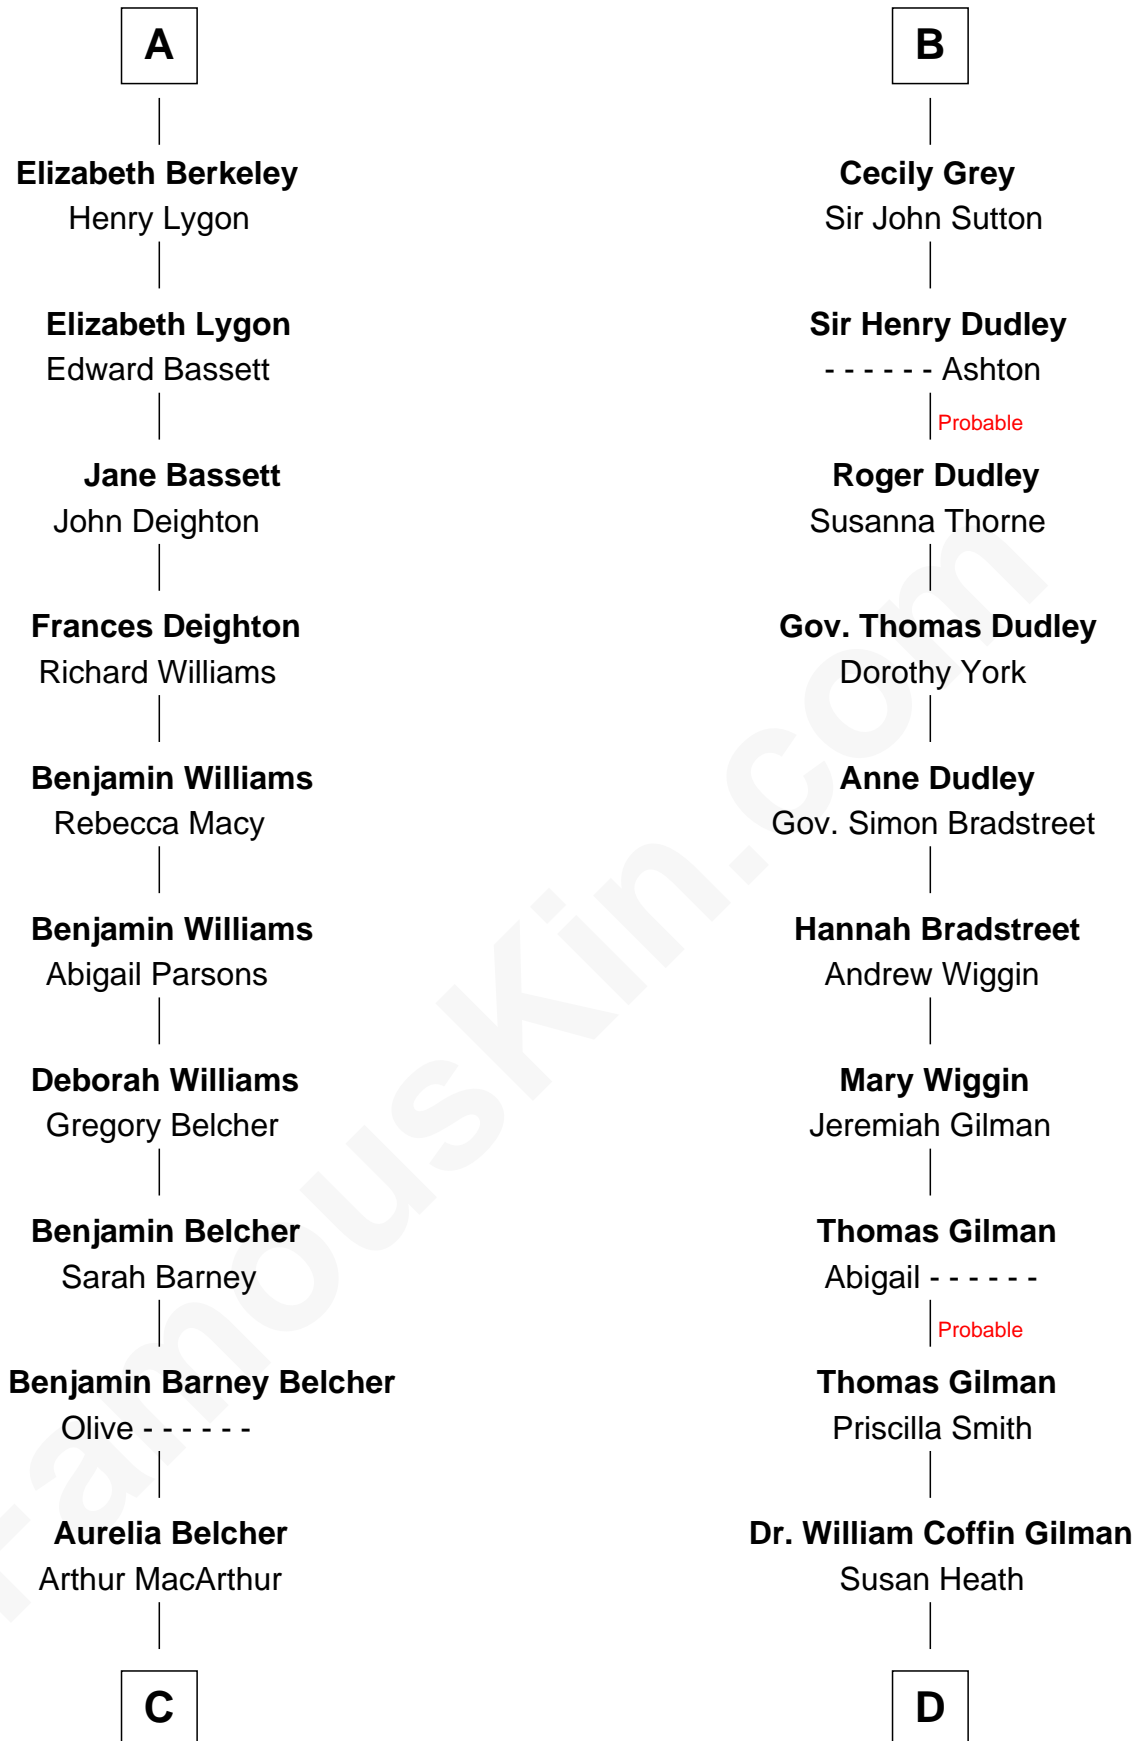

FamousKin.com
Relationship Chart of
General Douglas MacArthur
U.S. Army - World War II

18th cousin 3 times removed of

George Hamilton
TV and Movie Actor

Bartholomew de Badlesmere
 Margaret de Clare

C

Gen. Arthur MacArthur

Mary Pinckney Hardy

General Douglas MacArthur

U.S. Army - World War II

D

William C. Gilman

Mary Ann Stevens

George C. Gilman

Elizabeth Melissa Lane